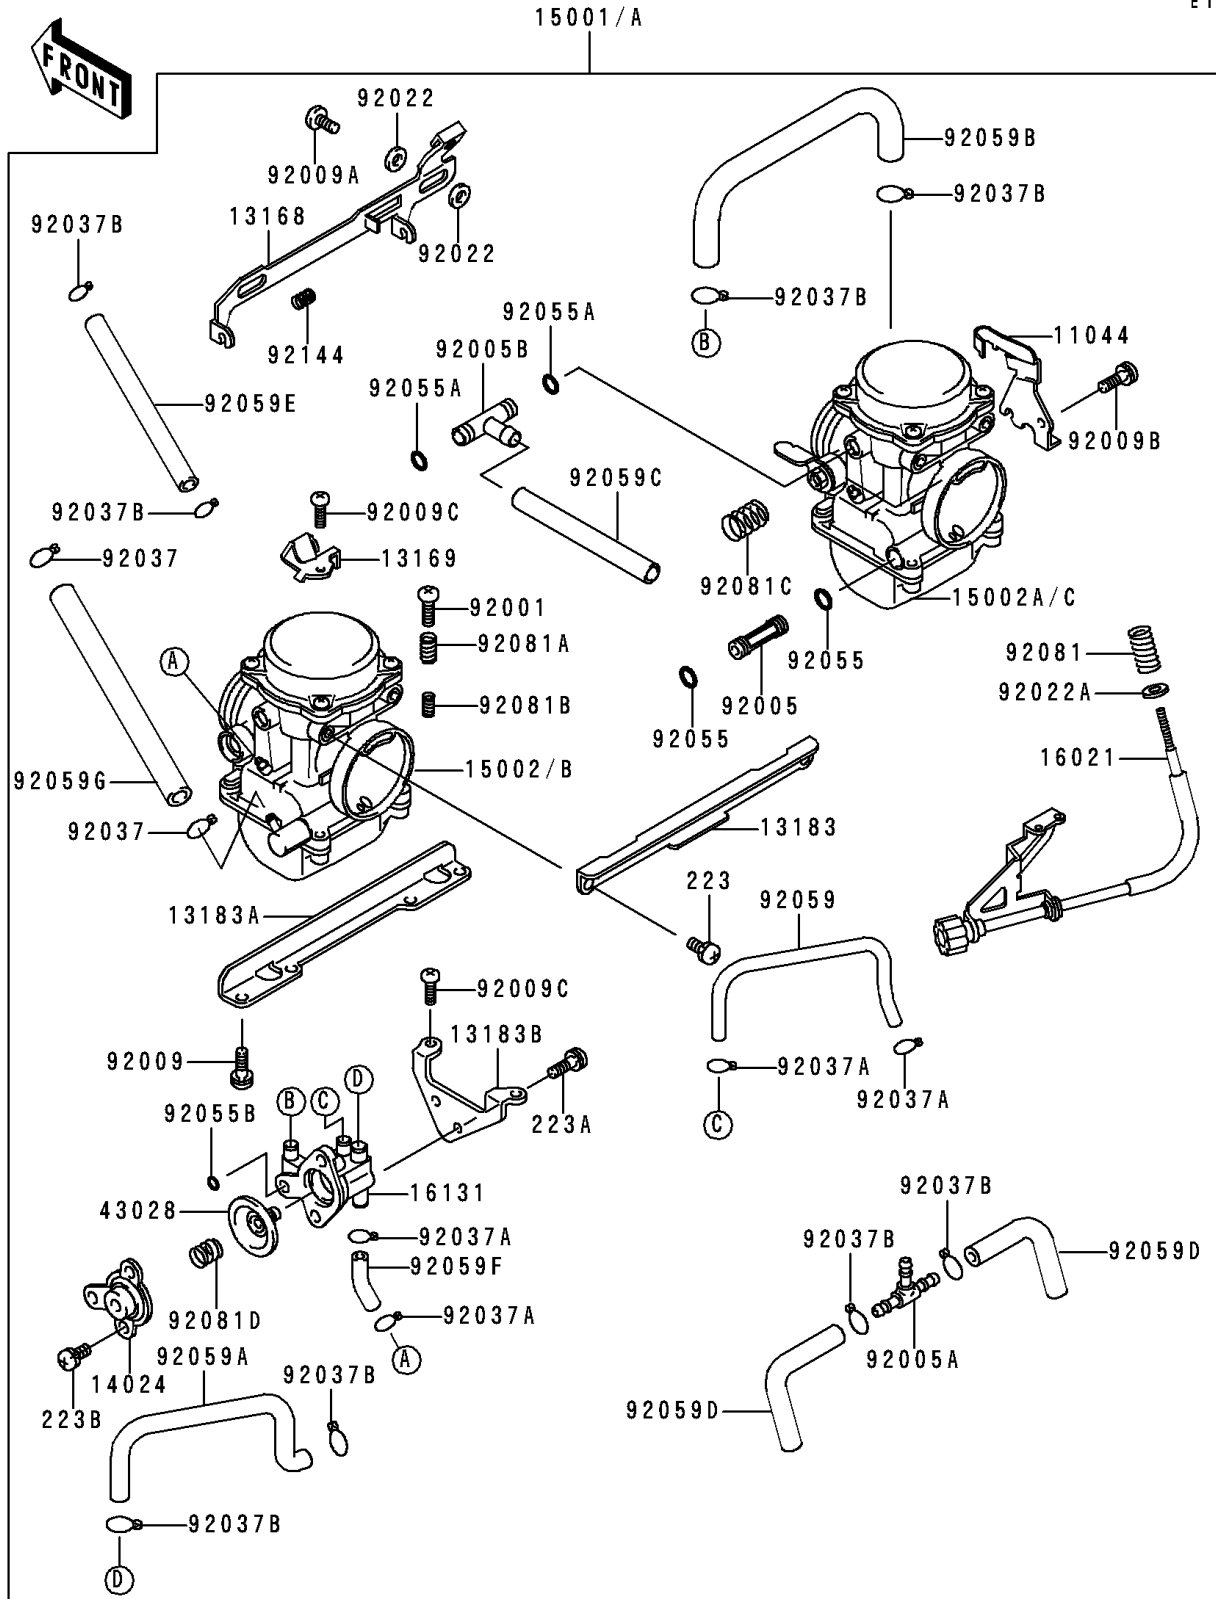

1993 Ninja® 250R PARTS DIAGRAM

Carburetor

E1611

1993 Ninja® 250R PARTS LIST

Carburetor

ITEM NAME	PART NUMBER	QUANTITY
BRACKET,THROTTLE CABLE (Ref # 11044)	11044-1061	1
LEVER,STARTER (Ref # 13168)	13168-1330	1
PLATE,STARTER CABLE (Ref # 13169)	13169-1965	1
PLATE,CARBURETOR STAY,UPP (Ref # 13183)	13183-1029	1
PLATE,CARBURETOR STAY,LWR,6MM (Ref # 13183A)	13183-1030	1
PLATE,AIR CUT VALVE (Ref # 13183B)	13183-1031	1
COVER,AIR CUT VALVE (Ref # 14024)	14024-1327	1
SCREW-THROTTLE STOP (Ref # 16021)	16021-1114	1
BODY-VALVE,DIAPHRAGM (Ref # 16131)	16131-1062	1
DIAPHRAGM,AIR CUT VALVE (Ref # 43028)	43028-1053	1
BOLT,THROTTLE ADJUST (Ref # 92001)	92001-1998	1
FITTING,FUEL,I-TYPE (Ref # 92005)	92005-1109	1
FITTING,T-TYPE (Ref # 92005B)	92005-1125	1
SCREW,6X16 (Ref # 92009)	92009-1129	4
SCREW (Ref # 92009A)	92009-1262	2
SCREW,5X10 (Ref # 92009B)	92009-1365	1
SCREW,4X18 (Ref # 92009C)	92009-1446	3
WASHER,6.1X11X0.8,POLYACETAL (Ref # 92022)	92022-1199	4
WASHER,PLAIN,STOP SPRING (Ref # 92022A)	92022-1480	1
CLAMP,FUEL TUBE (Ref # 92037)	92037-1075	2
CLAMP,TUBE (Ref # 92037A)	92037-1142	4
RING-O (Ref # 92055)	92055-1004	2
RING-O,FUEL FITTING (Ref # 92055A)	92055-1223	2
RING-O (Ref # 92055B)	92055-1245	1
SCREW-PAN-WS-CROS (Ref # 223)	223C0510	4
SCREW-PAN-WS-CROS (Ref # 223A)	223D0408	2
SCREW-PAN-WS-CROS (Ref # 223B)	223D0410	2
TUBE,3.5X6.5X180 (Ref # 92059)	92059-1140	1
TUBE,5X9X160 (Ref # 92059A)	92059-1201	1