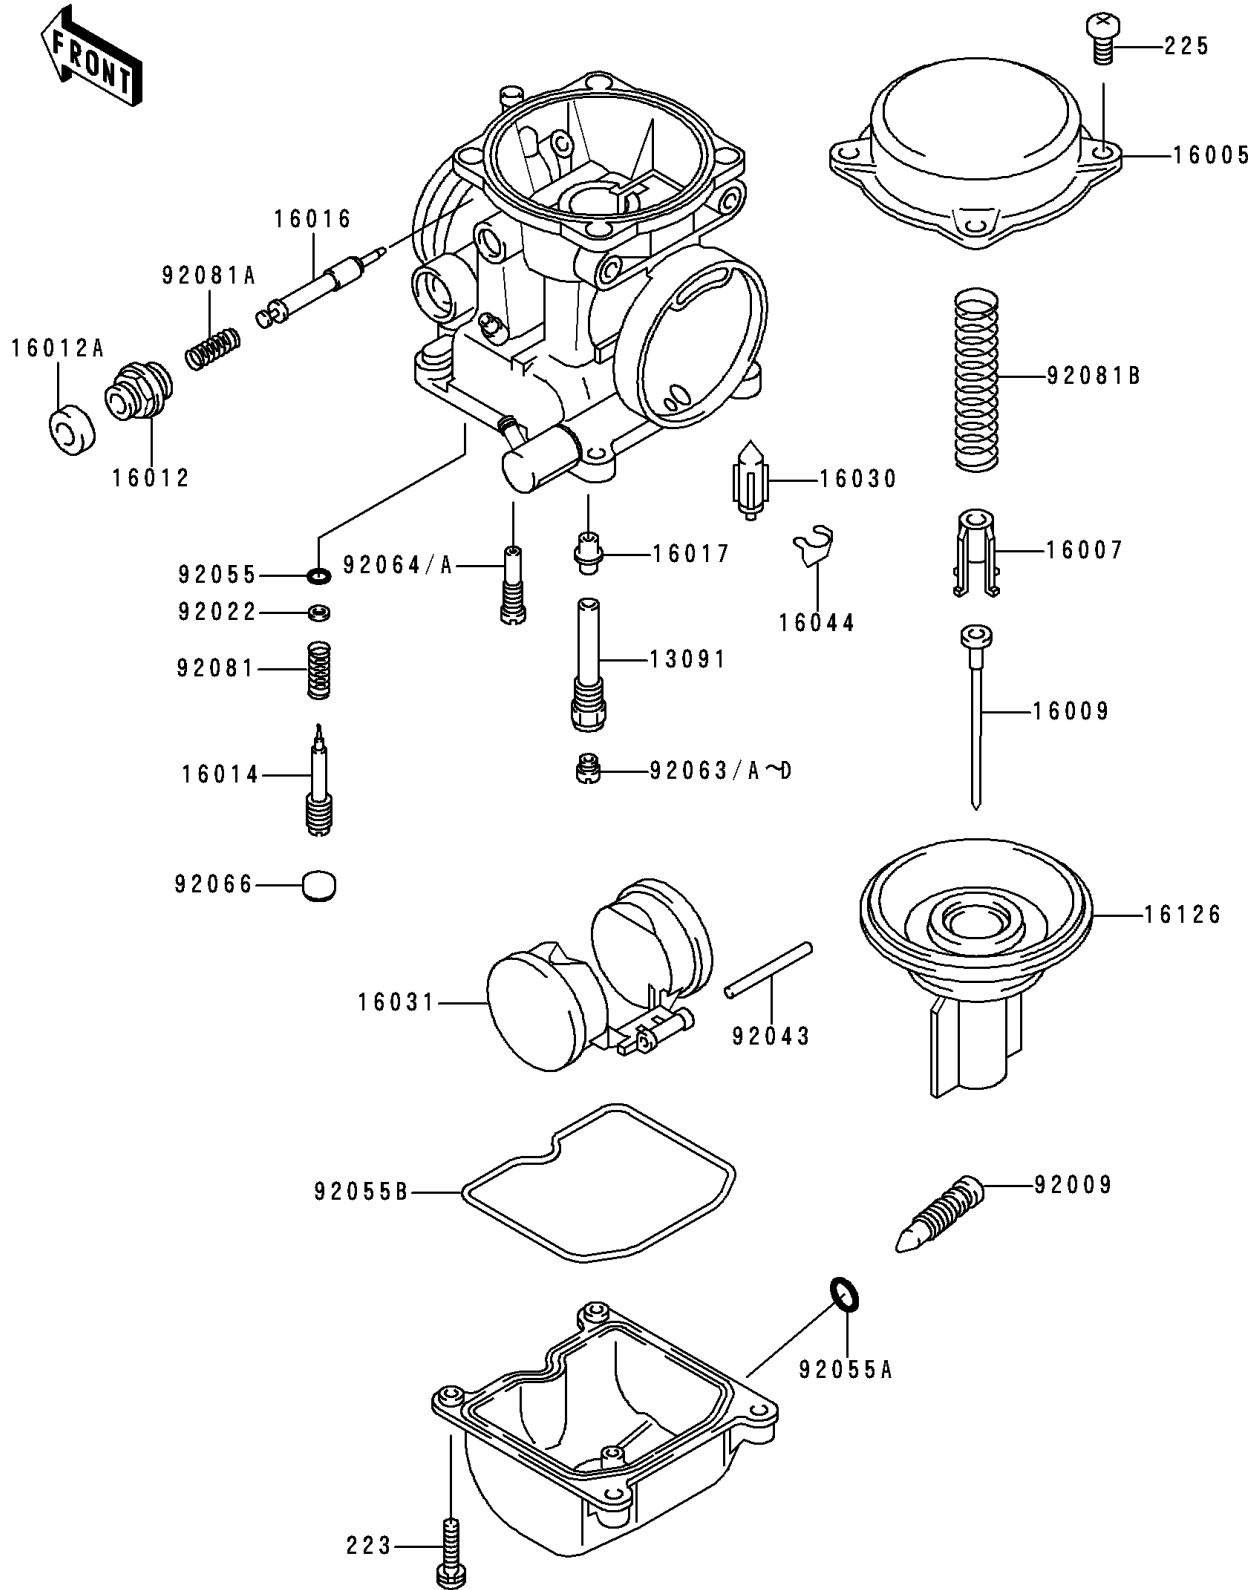

1992 Ninja® 250R PARTS DIAGRAM

Carburetor Parts

E1612

1992 Ninja® 250R PARTS LIST

Carburetor Parts

ITEM NAME	PART NUMBER	QUANTITY
SCREW-PAN-WS-CROS (Ref # 223)	223C0416	8
SCREW-PAN-WSP-CROS (Ref # 225)	225C0418	5
HOLDER,NEEDLE JET (Ref # 13091)	13091-1425	2
TOP-CHAMBER,MIXING (Ref # 16005)	16005-1056	2
SEAT-SPRING,THROTTLE VALVE (Ref # 16007)	16007-1120	2
NEEDLE-JET,N16I (Ref # 16009)	16009-1461	2
CAP-STARTER PLUNGER (Ref # 16012)	16012-1051	2
CAP-STARTER PLUNGER (Ref # 16012A)	16012-1052	2
SCREW-PILOT AIR (Ref # 16014)	16014-1054	2
PLUNGER,STARTER (Ref # 16016)	16016-1061	2
JET-NEEDLE (Ref # 16017)	16017-1326	2
VALVE-FLOAT (Ref # 16030)	16030-1007	2
FLOAT (Ref # 16031)	16031-1056	2
CLAMP,FLOAT VALVE (Ref # 16044)	16044-007	2
VALVE,VACUUM (Ref # 16126)	16126-1198	2
SCREW,DRAIN,M6X1.0 (Ref # 92009)	92009-1095	2
WASHER,PLAIN (Ref # 92022)	92022-1003	2
PIN,FLOAT (Ref # 92043)	92043-1207	2
RING-O,PILOT ADJUST (Ref # 92055)	92055-1002	2
RING-O,DRAIN SCREW (Ref # 92055A)	92055-1053	2
RING-O,FLOAT CHAMBER (Ref # 92055B)	92055-1222	2
JET-MAIN,2ND,#100 (Ref # 92063)	92063-1008	2
JET-MAIN,2ND,#105 (Ref # 92063A)	92063-1009	2
JET-MAIN,#110 (Ref # 92063B)	92063-1114	2
JET-MAIN,#102 (Ref # 92063C)	92063-1115	2
JET-MAIN,#108 (Ref # 92063D)	92063-1116	2
JET-PILOT,#35 (Ref # 92064)	92064-1035	2
JET-PILOT,#38 (Ref # 92064A)	92064-1050	2
PLUG,PILOT AIR SCREW,6.9X2 (Ref # 92066)	92066-1051	2

1992 Ninja® 250R PARTS LIST

Carburetor Parts

ITEM NAME	PART NUMBER	QUANTITY
SPRING,PILOT ADJUST SCREW (Ref # 92081)	92081-1002	2
SPRING,STARTER PLUNGER (Ref # 92081A)	92081-1761	2
SPRING,VACUUM VALVE (Ref # 92081B)	92081-1925	2