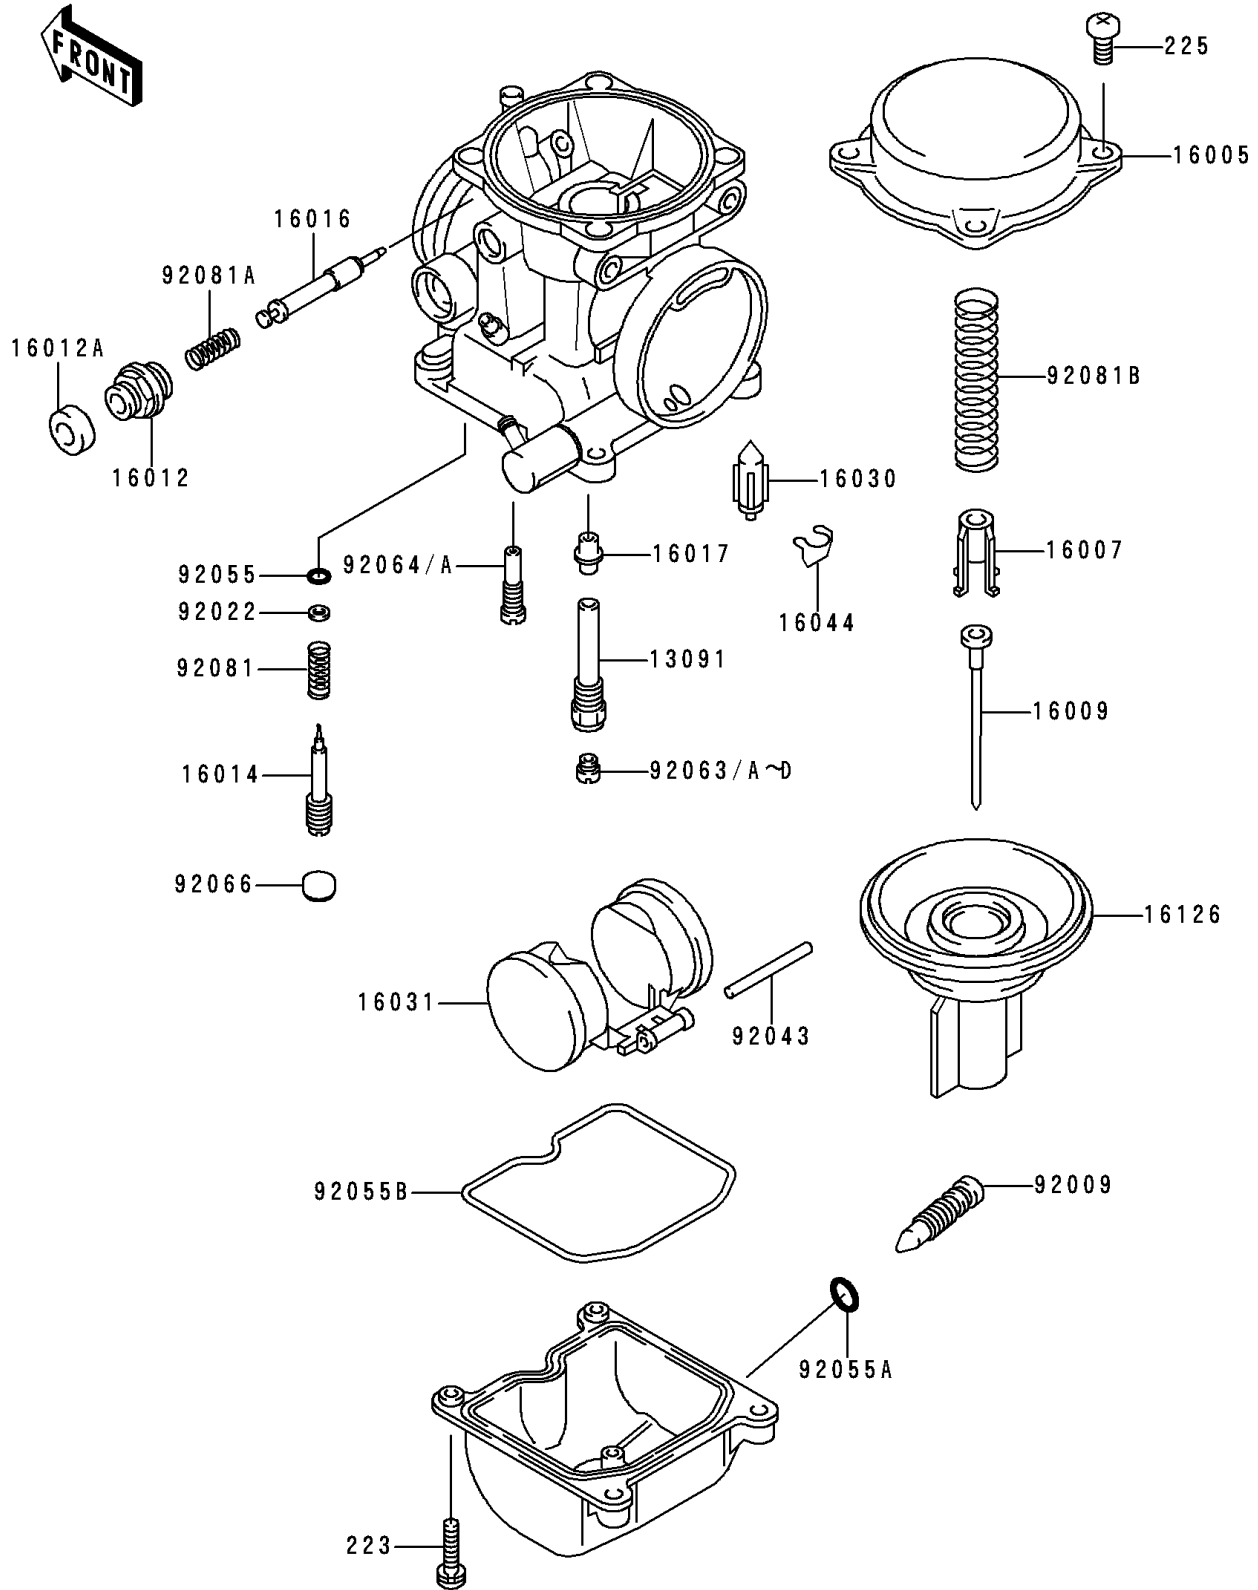

1993 Ninja® 250R PARTS DIAGRAM

Carburetor Parts

E1612

1993 Ninja® 250R PARTS LIST

Carburetor Parts

ITEM NAME	PART NUMBER	QUANTITY
SCREW-PAN-WS-CROS (Ref # 223)	223C0416	8
SCREW-PAN-WSP-CROS (Ref # 225)	225C0418	5
HOLDER,NEEDLE JET (Ref # 13091)	13091-1425	2
TOP-CHAMBER,MIXING (Ref # 16005)	16005-1056	2
SEAT-SPRING,THROTTLE VALVE (Ref # 16007)	16007-1120	2
NEEDLE-JET,N16I (Ref # 16009)	16009-1461	2
CAP-STARTER PLUNGER (Ref # 16012)	16012-1051	2
CAP-STARTER PLUNGER (Ref # 16012A)	16012-1052	2
SCREW-PILOT AIR (Ref # 16014)	16014-1054	2
PLUNGER,STARTER (Ref # 16016)	16016-1061	2
JET-NEEDLE (Ref # 16017)	16017-1326	2
VALVE-FLOAT (Ref # 16030)	16030-1007	2
FLOAT (Ref # 16031)	16031-1056	2
CLAMP,FLOAT VALVE (Ref # 16044)	16044-007	2
VALVE,VACUUM (Ref # 16126)	16126-1198	2
SCREW,DRAIN,M6X1.0 (Ref # 92009)	92009-1095	2
WASHER,PLAIN (Ref # 92022)	92022-1003	2
PIN,FLOAT (Ref # 92043)	92043-1207	2
RING-O,PILOT ADJUST (Ref # 92055)	92055-1002	2
RING-O,DRAIN SCREW (Ref # 92055A)	92055-1053	2
RING-O,FLOAT CHAMBER (Ref # 92055B)	92055-1222	2
JET-MAIN,2ND,#100 (Ref # 92063)	92063-1008	2
JET-MAIN,2ND,#105 (Ref # 92063A)	92063-1009	2
JET-MAIN,#110 (Ref # 92063B)	92063-1114	2
JET-MAIN,#102 (Ref # 92063C)	92063-1115	2
JET-MAIN,#108 (Ref # 92063D)	92063-1116	2
JET-PILOT,#35 (Ref # 92064)	92064-1035	2
JET-PILOT,#38 (Ref # 92064A)	92064-1050	2
PLUG,PILOT AIR SCREW,6.9X2 (Ref # 92066)	92066-1051	2

1993 Ninja® 250R PARTS LIST

Carburetor Parts

ITEM NAME	PART NUMBER	QUANTITY
SPRING,PILOT ADJUST SCREW (Ref # 92081)	92081-1002	2
SPRING,STARTER PLUNGER (Ref # 92081A)	92081-1761	2
SPRING,VACUUM VALVE (Ref # 92081B)	92081-1925	2