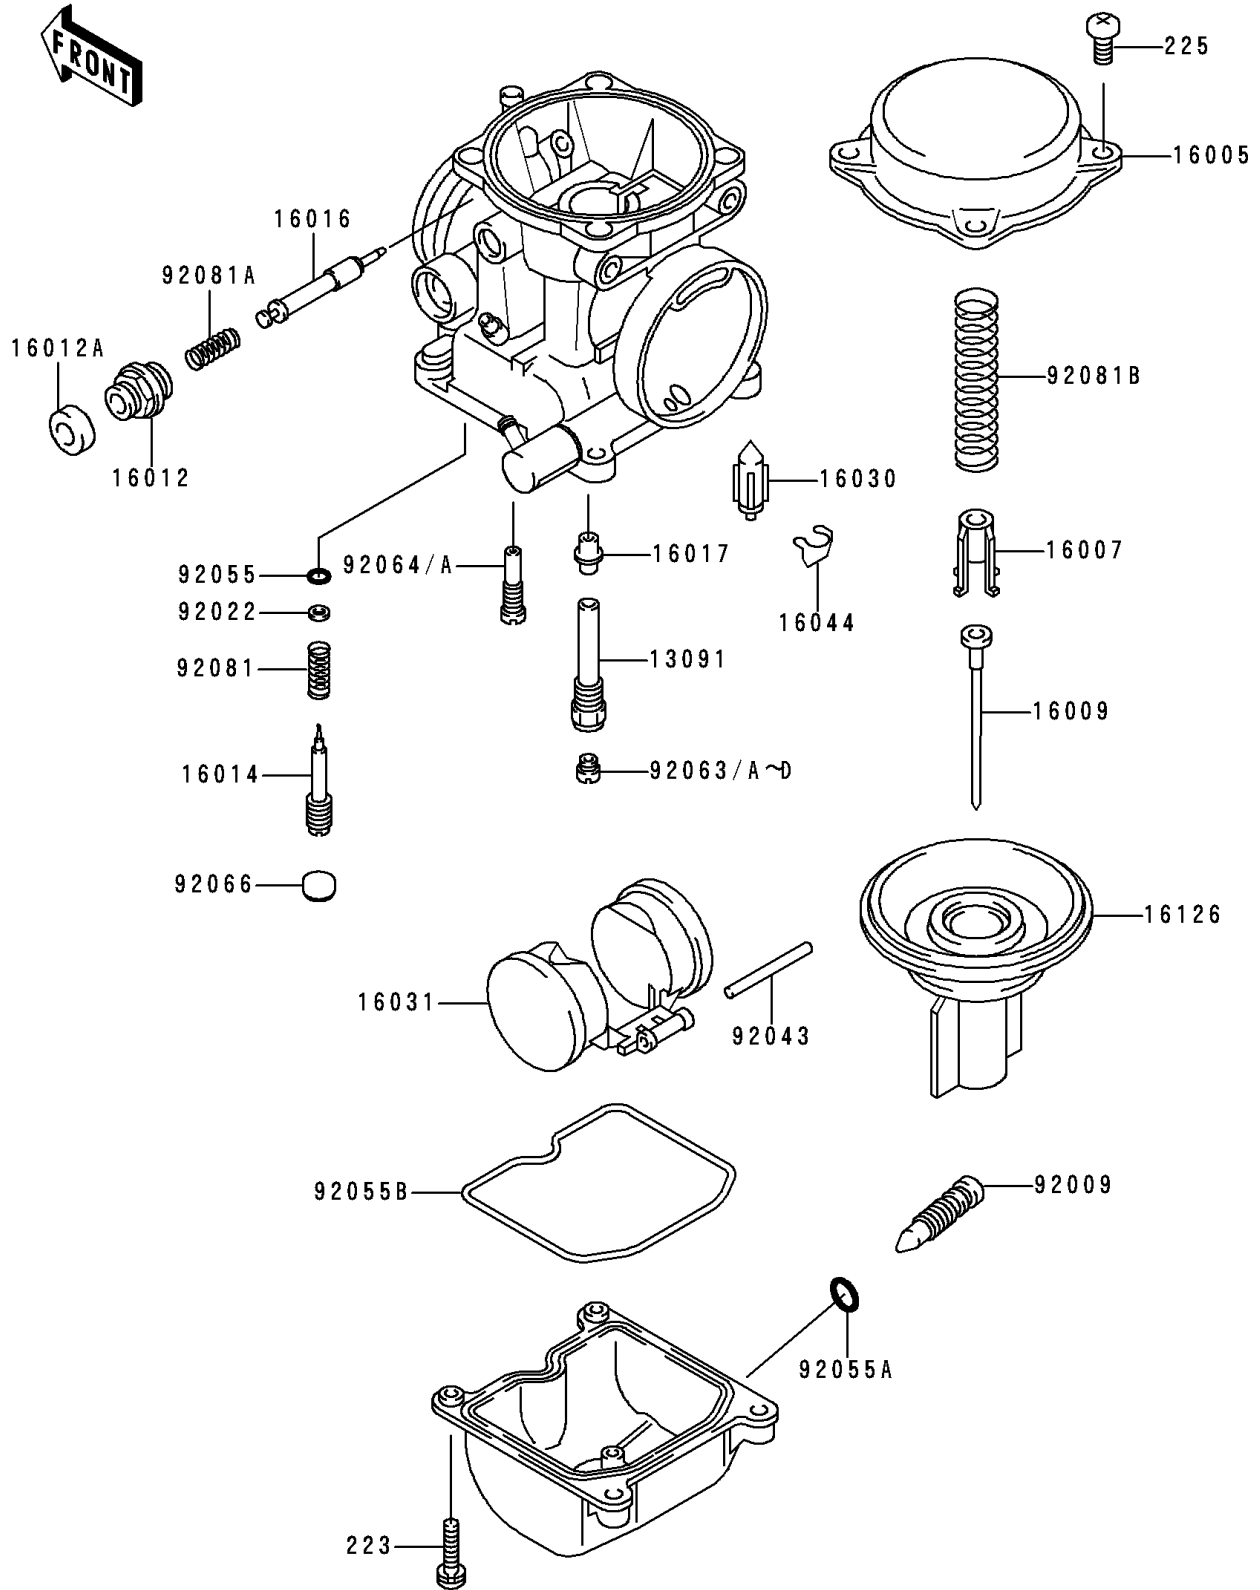

1995 Ninja® 250R PARTS DIAGRAM

Carburetor Parts

E1612

1995 Ninja® 250R PARTS LIST

Carburetor Parts

ITEM NAME	PART NUMBER	QUANTITY
SCREW-PAN-WS-CROS (Ref # 223)	223C0416	8
SCREW-PAN-WSP-CROS (Ref # 225)	225C0418	5
HOLDER,NEEDLE JET (Ref # 13091)	13091-1425	2
TOP-CHAMBER,MIXING (Ref # 16005)	16005-1056	2
SEAT-SPRING,THROTTLE VALVE (Ref # 16007)	16007-1120	2
NEEDLE-JET,N16I (Ref # 16009)	16009-1461	2
CAP-STARTER PLUNGER (Ref # 16012)	16012-1051	2
CAP-STARTER PLUNGER (Ref # 16012A)	16012-1052	2
SCREW-PILOT AIR (Ref # 16014)	16014-1054	2
PLUNGER,STARTER (Ref # 16016)	16016-1061	2
JET-NEEDLE (Ref # 16017)	16017-1326	2
VALVE-FLOAT (Ref # 16030)	16030-1007	2
FLOAT (Ref # 16031)	16031-1056	2
CLAMP,FLOAT VALVE (Ref # 16044)	16044-007	2
VALVE,VACUUM (Ref # 16126)	16126-1198	2
SCREW,DRAIN,M6X1.0 (Ref # 92009)	92009-1095	2
WASHER,PLAIN (Ref # 92022)	92022-1003	2
PIN,FLOAT (Ref # 92043)	92043-1207	2
RING-O,PILOT ADJUST (Ref # 92055)	92055-1002	2
RING-O,DRAIN SCREW (Ref # 92055A)	92055-1053	2
RING-O,FLOAT CHAMBER (Ref # 92055B)	92055-1222	2
JET-MAIN,2ND,#100 (Ref # 92063)	92063-1008	2
JET-MAIN,2ND,#105 (Ref # 92063A)	92063-1009	2
JET-MAIN,#110 (Ref # 92063B)	92063-1114	2
JET-MAIN,#102 (Ref # 92063C)	92063-1115	2
JET-MAIN,#108 (Ref # 92063D)	92063-1116	2
JET-PILOT,#35 (Ref # 92064)	92064-1035	2
JET-PILOT,#38 (Ref # 92064A)	92064-1050	2
PLUG,PILOT AIR SCREW,6.9X2 (Ref # 92066)	92066-1051	2

1995 Ninja® 250R PARTS LIST

Carburetor Parts

ITEM NAME	PART NUMBER	QUANTITY
SPRING,PILOT ADJUST SCREW (Ref # 92081)	92081-1002	2
SPRING,STARTER PLUNGER (Ref # 92081A)	92081-1761	2
SPRING,VACUUM VALVE (Ref # 92081B)	92081-1925	2