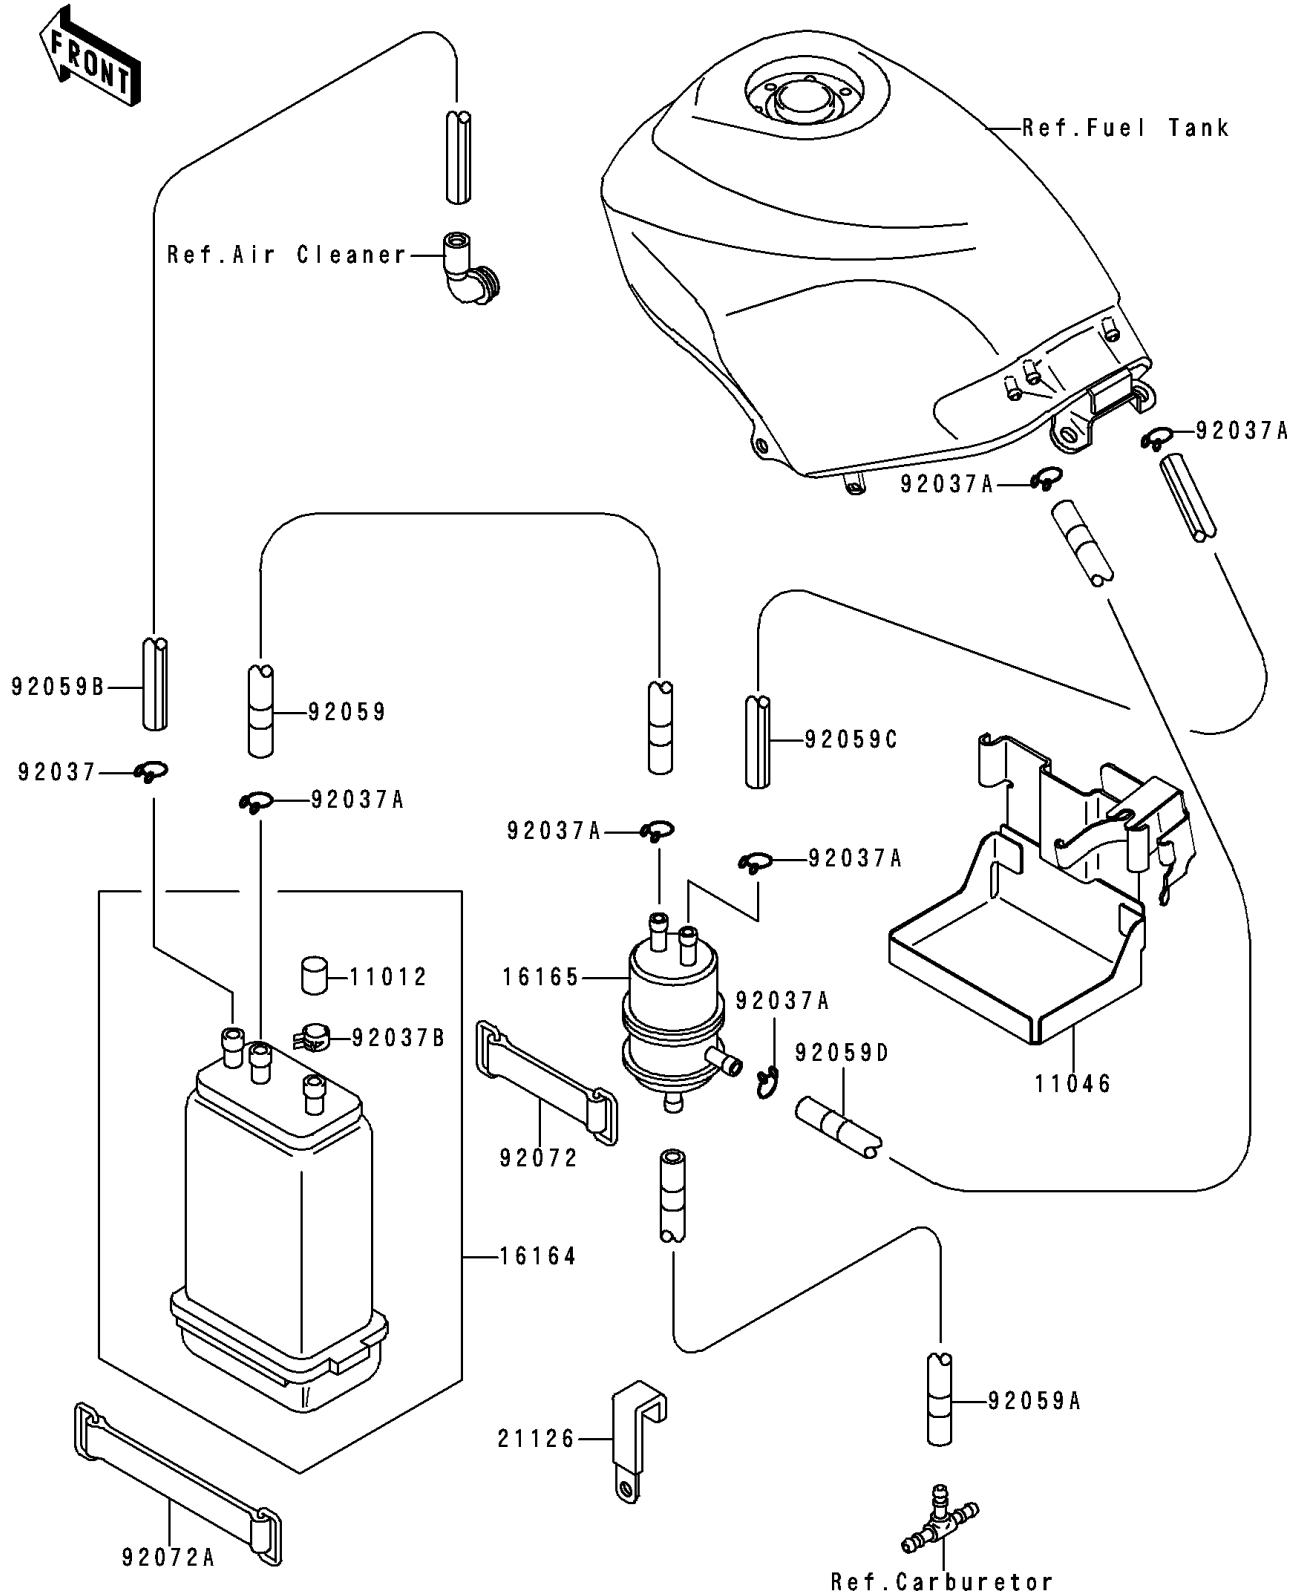

1992 Ninja[®] 250R PARTS DIAGRAM

Fuel Evaporative System

E1650

1992 Ninja® 250R PARTS LIST

Fuel Evaporative System

| ITEM NAME | PART NUMBER | QUANTITY |
|------------------------------------|-------------|----------|
| CAP,CANISTER (Ref # 11012) | 11012-1388 | 1 |
| BRACKET,CANISTER (Ref # 11046) | 11046-1238 | 1 |
| CANISTER (Ref # 16164) | 16164-1054 | 1 |
| SEPARATOR (Ref # 16165) | 16165-1001 | 1 |
| CLAMP,WIRING HARNESS (Ref # 21126) | 21126-008 | 1 |
| CLAMP,HOSE (Ref # 92037) | 92037-1104 | 1 |
| CLAMP,TUBE (Ref # 92037A) | 92037-147 | 6 |
| CLAMP,CANISTER (Ref # 92037B) | 92037-1512 | 1 |
| TUBE,5X10X170,BLUE (Ref # 92059) | 92059-1496 | 1 |
| TUBE,4X9X420,WHITE (Ref # 92059A) | 92059-1568 | 1 |
| TUBE,7X12X830,GREEN (Ref # 92059B) | 92059-1806 | 1 |
| TUBE,5X10X610,BLUE (Ref # 92059C) | 92059-1808 | 1 |
| TUBE,5X10X640,RED (Ref # 92059D) | 92059-1952 | 1 |
| BAND,L=50 (Ref # 92072) | 92072-066 | 1 |
| BAND,BATTERY (Ref # 92072A) | 92072-1188 | 1 |