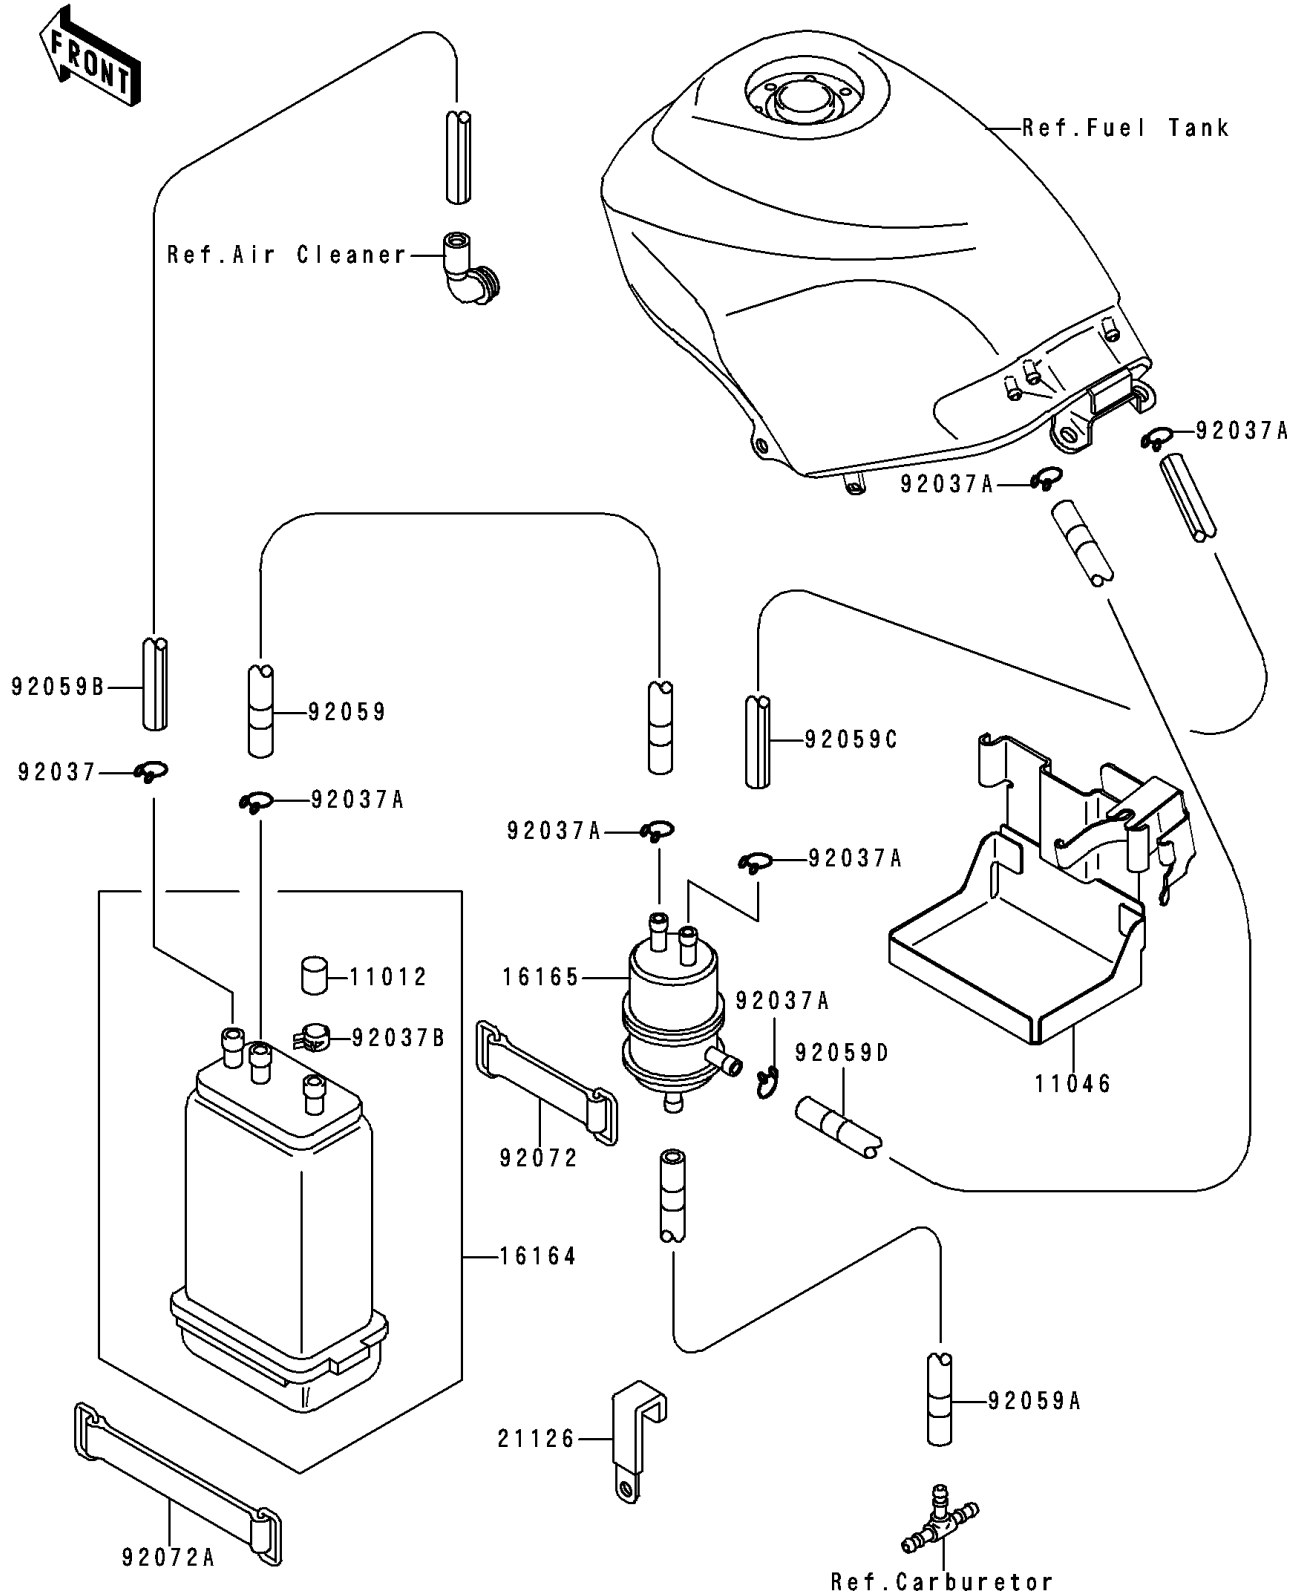

1993 Ninja® 250R PARTS DIAGRAM

Fuel Evaporative System

E1650

1993 Ninja® 250R PARTS LIST

Fuel Evaporative System

ITEM NAME	PART NUMBER	QUANTITY
CAP,CANISTER (Ref # 11012)	11012-1388	1
BRACKET,CANISTER (Ref # 11046)	11046-1238	1
CANISTER (Ref # 16164)	16164-1054	1
SEPARATOR (Ref # 16165)	16165-1001	1
CLAMP,WIRING HARNESS (Ref # 21126)	21126-008	1
CLAMP,HOSE (Ref # 92037)	92037-1104	1
CLAMP,TUBE (Ref # 92037A)	92037-147	6
CLAMP,CANISTER (Ref # 92037B)	92037-1512	1
TUBE,5X10X170,BLUE (Ref # 92059)	92059-1496	1
TUBE,4X9X420,WHITE (Ref # 92059A)	92059-1568	1
TUBE,7X12X830,GREEN (Ref # 92059B)	92059-1806	1
TUBE,5X10X610,BLUE (Ref # 92059C)	92059-1808	1
TUBE,5X10X640,RED (Ref # 92059D)	92059-1952	1
BAND,L=50 (Ref # 92072)	92072-066	1
BAND,BATTERY (Ref # 92072A)	92072-1188	1