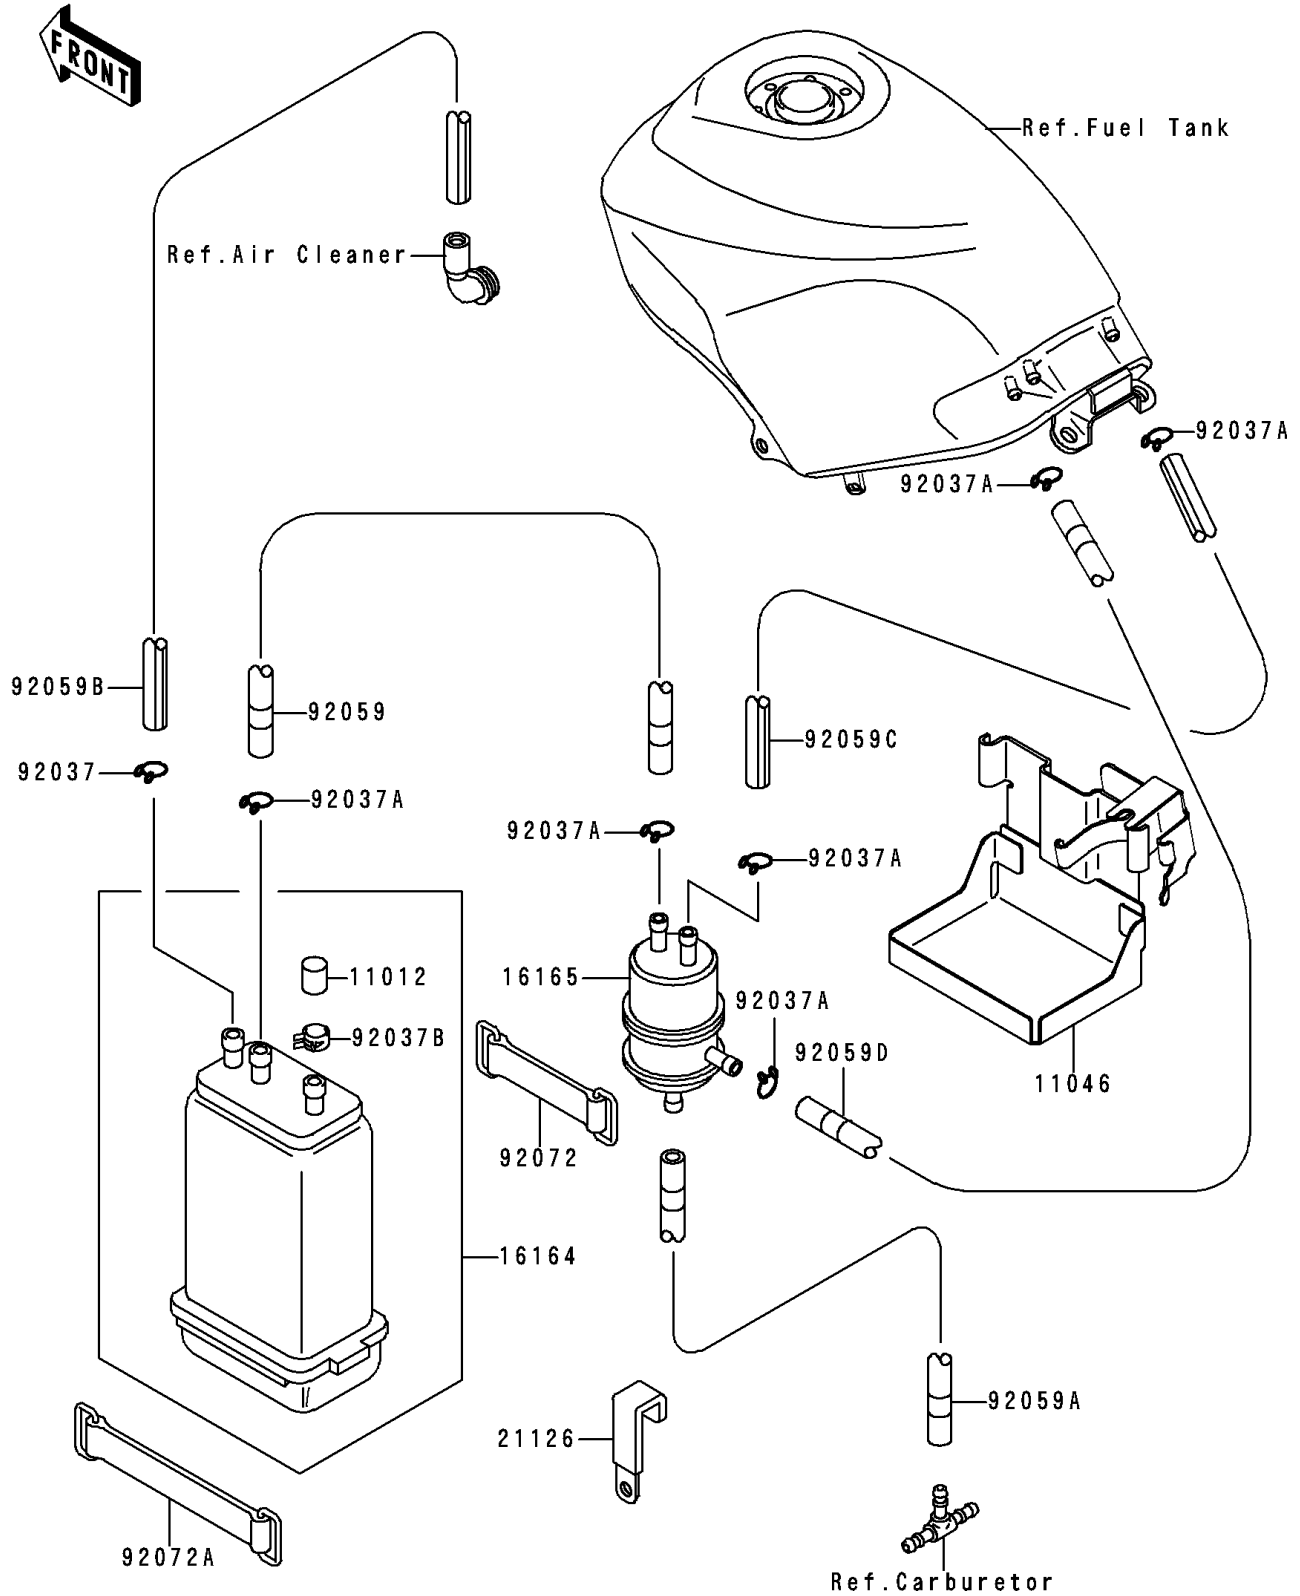

# 1995 Ninja<sup>®</sup> 250R PARTS DIAGRAM

# 1995 Ninja® 250R PARTS LIST

## Fuel Evaporative System

ITEM NAME	PART NUMBER	QUANTITY
CAP,CANISTER (Ref # 11012)	11012-1388	1
BRACKET,CANISTER (Ref # 11046)	11046-1238	1
CANISTER (Ref # 16164)	16164-1054	1
SEPARATOR (Ref # 16165)	16165-1001	1
CLAMP,WIRING HARNESS (Ref # 21126)	21126-008	1
CLAMP,HOSE (Ref # 92037)	92037-1104	1
CLAMP,TUBE (Ref # 92037A)	92037-147	6
CLAMP,CANISTER (Ref # 92037B)	92037-1512	1
TUBE,5X10X170,BLUE (Ref # 92059)	92059-1496	1
TUBE,4X9X420,WHITE (Ref # 92059A)	92059-1568	1
TUBE,7X12X830,GREEN (Ref # 92059B)	92059-1806	1
TUBE,5X10X610,BLUE (Ref # 92059C)	92059-1808	1
TUBE,5X10X640,RED (Ref # 92059D)	92059-1952	1
BAND,L=50 (Ref # 92072)	92072-066	1
BAND,BATTERY (Ref # 92072A)	92072-1188	1