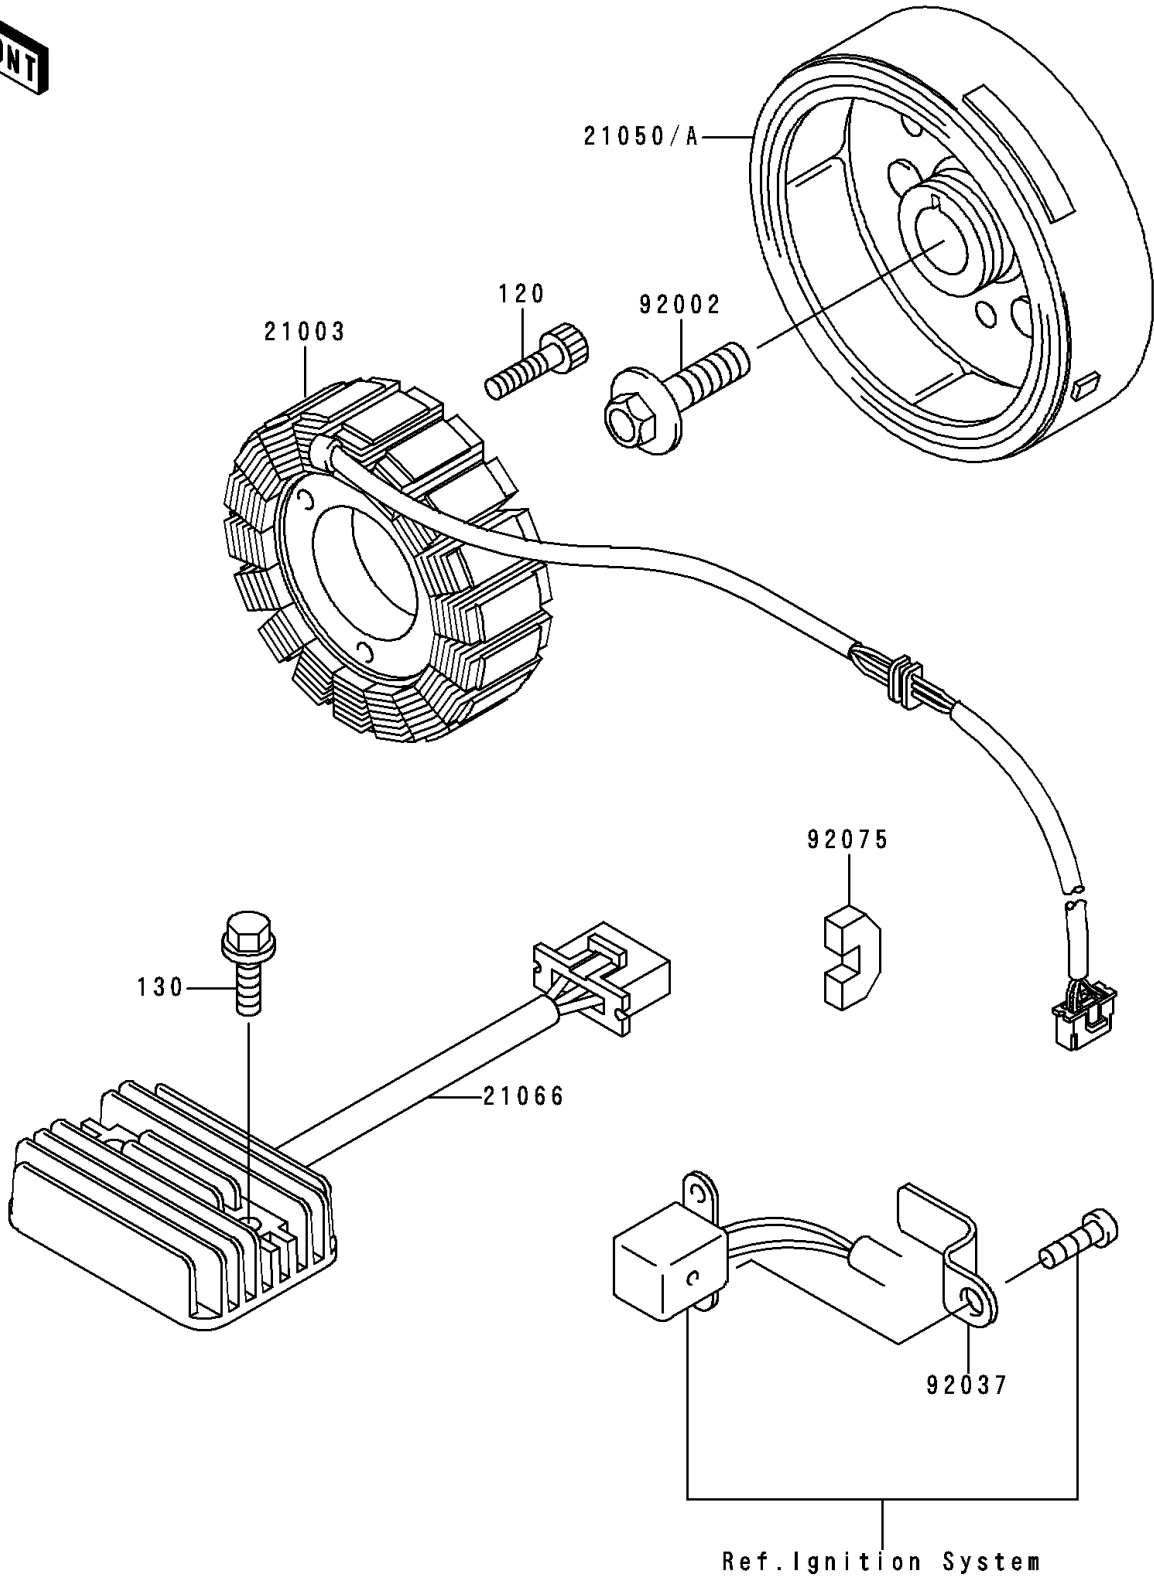

# 1992 Ninja® 250R PARTS DIAGRAM

Generator

E1810

# 1992 Ninja® 250R PARTS LIST

## Generator

ITEM NAME	PART NUMBER	QUANTITY
BOLT-SOCKET,6X25 (Ref # 120)	120P0625	3
BOLT-FLANGED,6X25 (Ref # 130)	130B0625	2
STATOR (Ref # 21003)	21003-1154	1
REGULATOR-VOLTAGE (Ref # 21066)	21066-1030	1
BOLT,10X28 (Ref # 92002)	92002-1688	1
CLAMP (Ref # 92037)	92037-1919	1
DAMPER (Ref # 92075)	92075-1811	1
FLYWHEEL (Ref # 21050)	21050-1129	1
FLYWHEEL (Ref # 21050A)	21050-1134	1