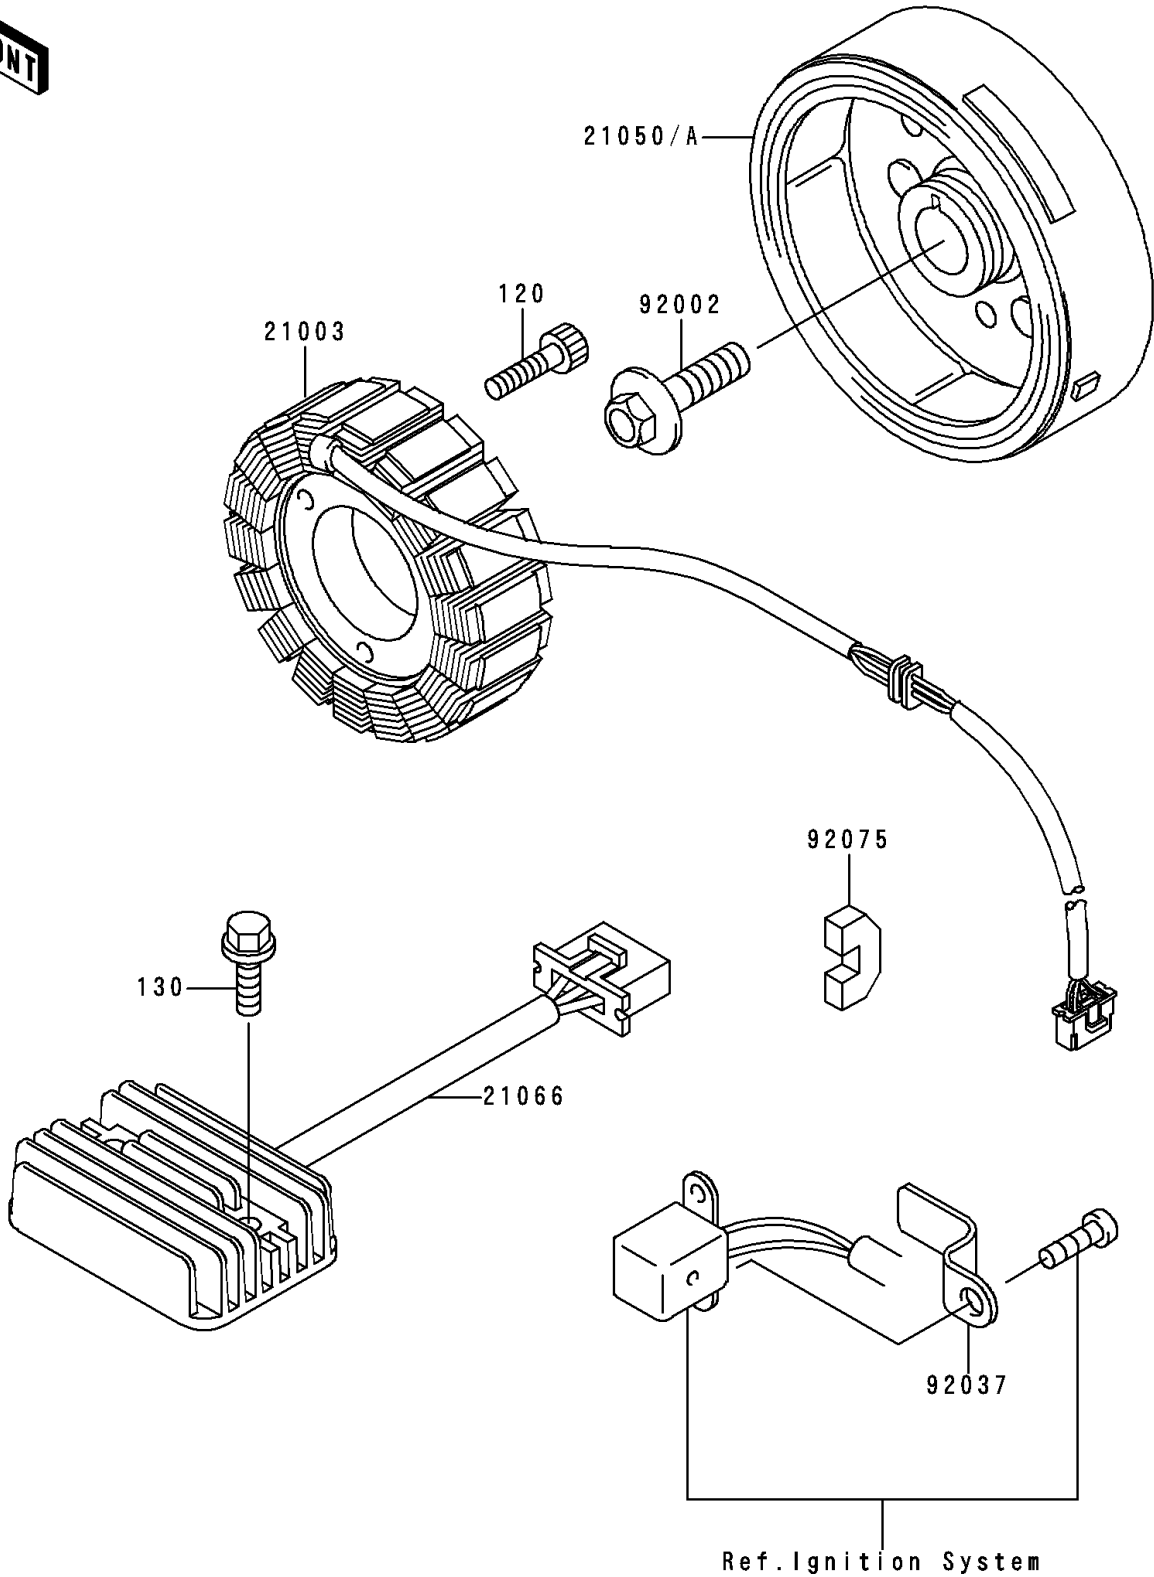

1992 Ninja® 250R PARTS DIAGRAM

Generator

E1810

1992 Ninja® 250R PARTS LIST

Generator

ITEM NAME	PART NUMBER	QUANTITY
BOLT-SOCKET,6X25 (Ref # 120)	120P0625	3
BOLT-FLANGED,6X25 (Ref # 130)	130B0625	2
STATOR (Ref # 21003)	21003-1154	1
REGULATOR-VOLTAGE (Ref # 21066)	21066-1030	1
BOLT,10X28 (Ref # 92002)	92002-1688	1
CLAMP (Ref # 92037)	92037-1919	1
DAMPER (Ref # 92075)	92075-1811	1
FLYWHEEL (Ref # 21050)	21050-1129	1
FLYWHEEL (Ref # 21050A)	21050-1134	1