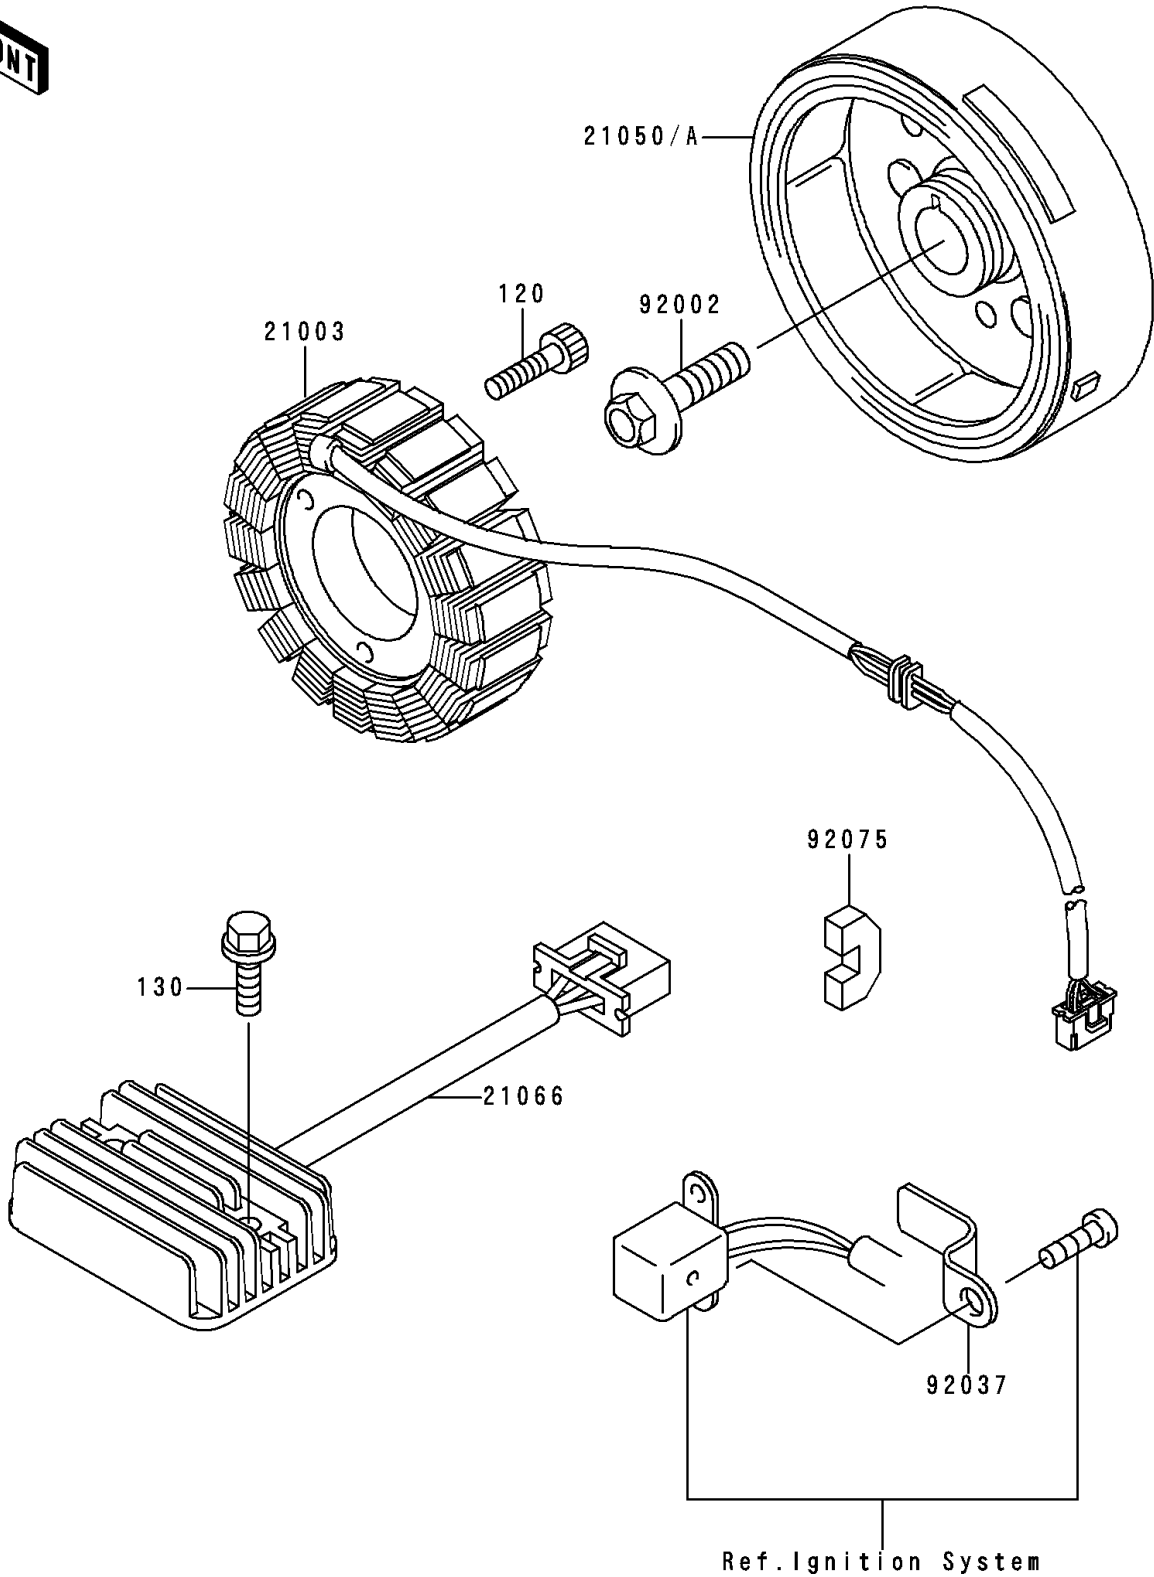

# 1993 Ninja® 250R PARTS DIAGRAM

Generator

E1810

# 1993 Ninja® 250R PARTS LIST

## Generator

ITEM NAME	PART NUMBER	QUANTITY
BOLT-SOCKET,6X25 (Ref # 120)	120P0625	3
BOLT-FLANGED,6X25 (Ref # 130)	130B0625	2
STATOR (Ref # 21003)	21003-1154	1
REGULATOR-VOLTAGE (Ref # 21066)	21066-1030	1
BOLT,10X28 (Ref # 92002)	92002-1688	1
CLAMP (Ref # 92037)	92037-1919	1
DAMPER (Ref # 92075)	92075-1811	1
FLYWHEEL (Ref # 21050)	21050-1129	1
FLYWHEEL (Ref # 21050A)	21050-1134	1