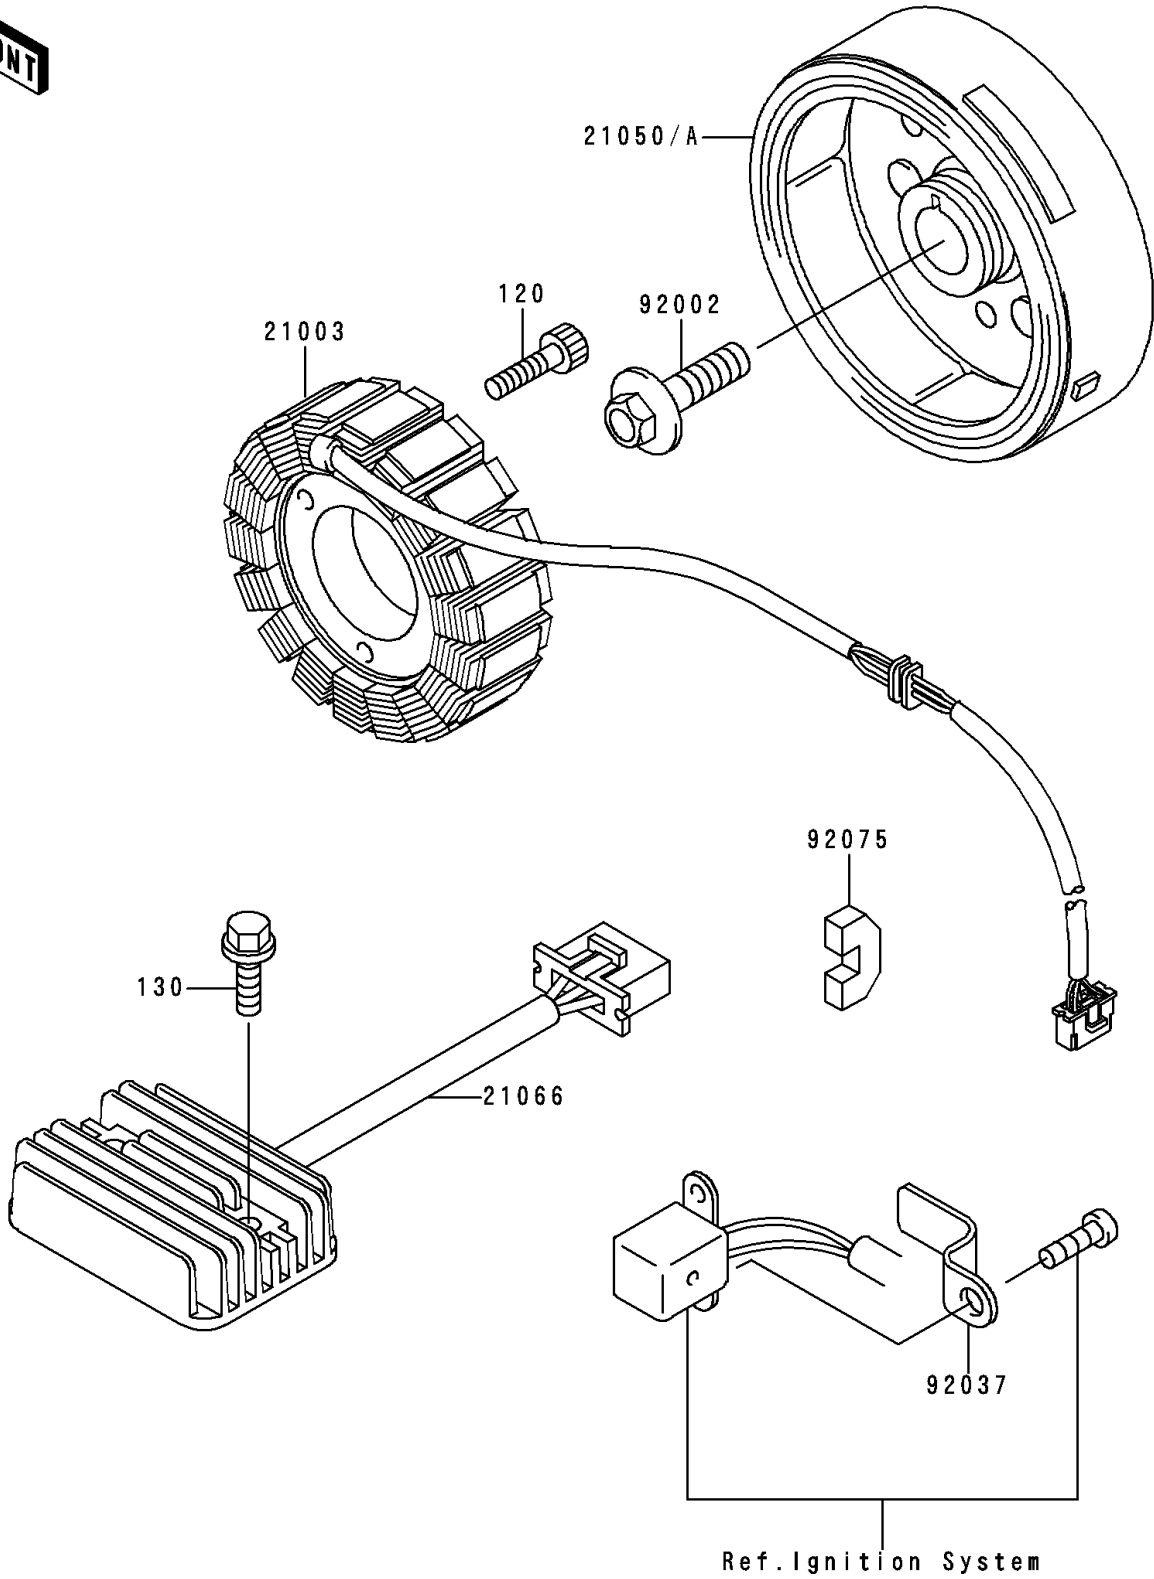

# 1993 Ninja® 250R PARTS DIAGRAM

Generator

E1810

# 1993 Ninja® 250R PARTS LIST

## Generator

ITEM NAME	PART NUMBER	QUANTITY
BOLT-SOCKET,6X25 (Ref # 120)	120P0625	3
BOLT-FLANGED,6X25 (Ref # 130)	130B0625	2
STATOR (Ref # 21003)	21003-1154	1
REGULATOR-VOLTAGE (Ref # 21066)	21066-1030	1
BOLT,10X28 (Ref # 92002)	92002-1688	1
CLAMP (Ref # 92037)	92037-1919	1
DAMPER (Ref # 92075)	92075-1811	1
FLYWHEEL (Ref # 21050)	21050-1129	1
FLYWHEEL (Ref # 21050A)	21050-1134	1