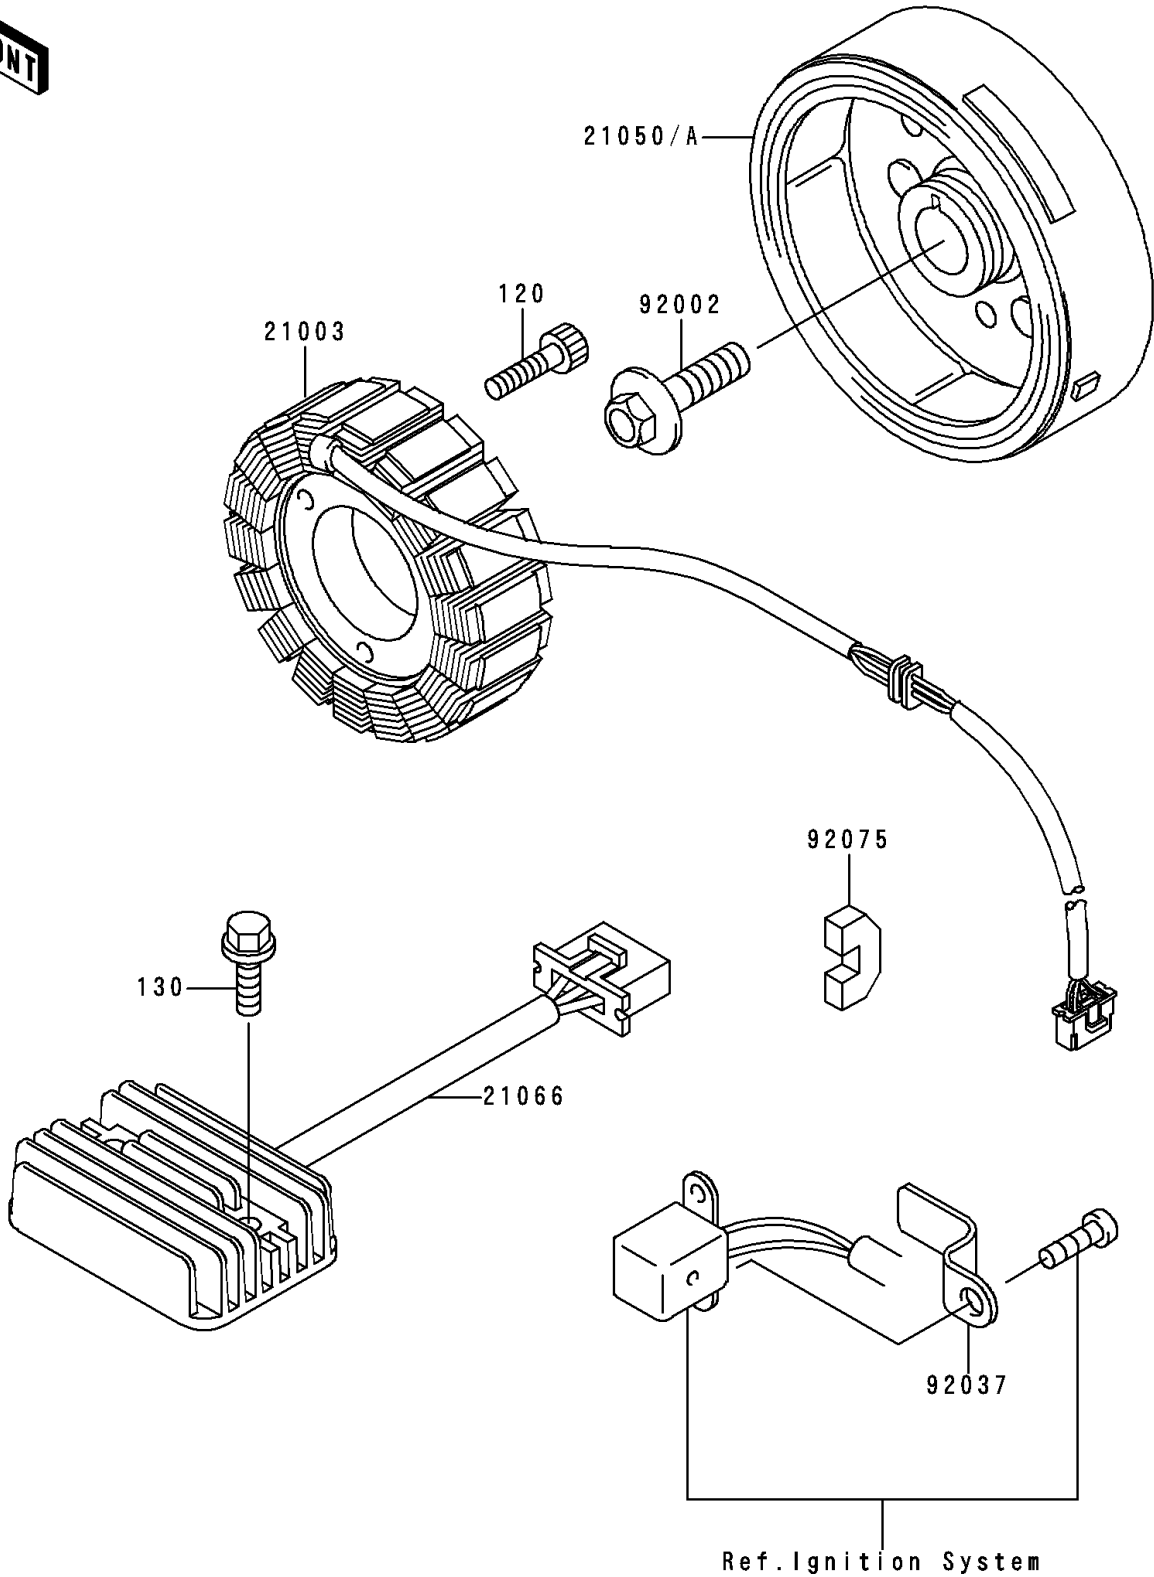

1994 Ninja® 250R PARTS DIAGRAM

Generator

E1810

1994 Ninja® 250R PARTS LIST

Generator

ITEM NAME	PART NUMBER	QUANTITY
BOLT-SOCKET,6X25 (Ref # 120)	120P0625	3
BOLT-FLANGED,6X25 (Ref # 130)	130B0625	2
STATOR (Ref # 21003)	21003-1154	1
REGULATOR-VOLTAGE (Ref # 21066)	21066-1030	1
BOLT,10X28 (Ref # 92002)	92002-1688	1
CLAMP (Ref # 92037)	92037-1919	1
DAMPER (Ref # 92075)	92075-1811	1
FLYWHEEL (Ref # 21050)	21050-1129	1
FLYWHEEL (Ref # 21050A)	21050-1134	1