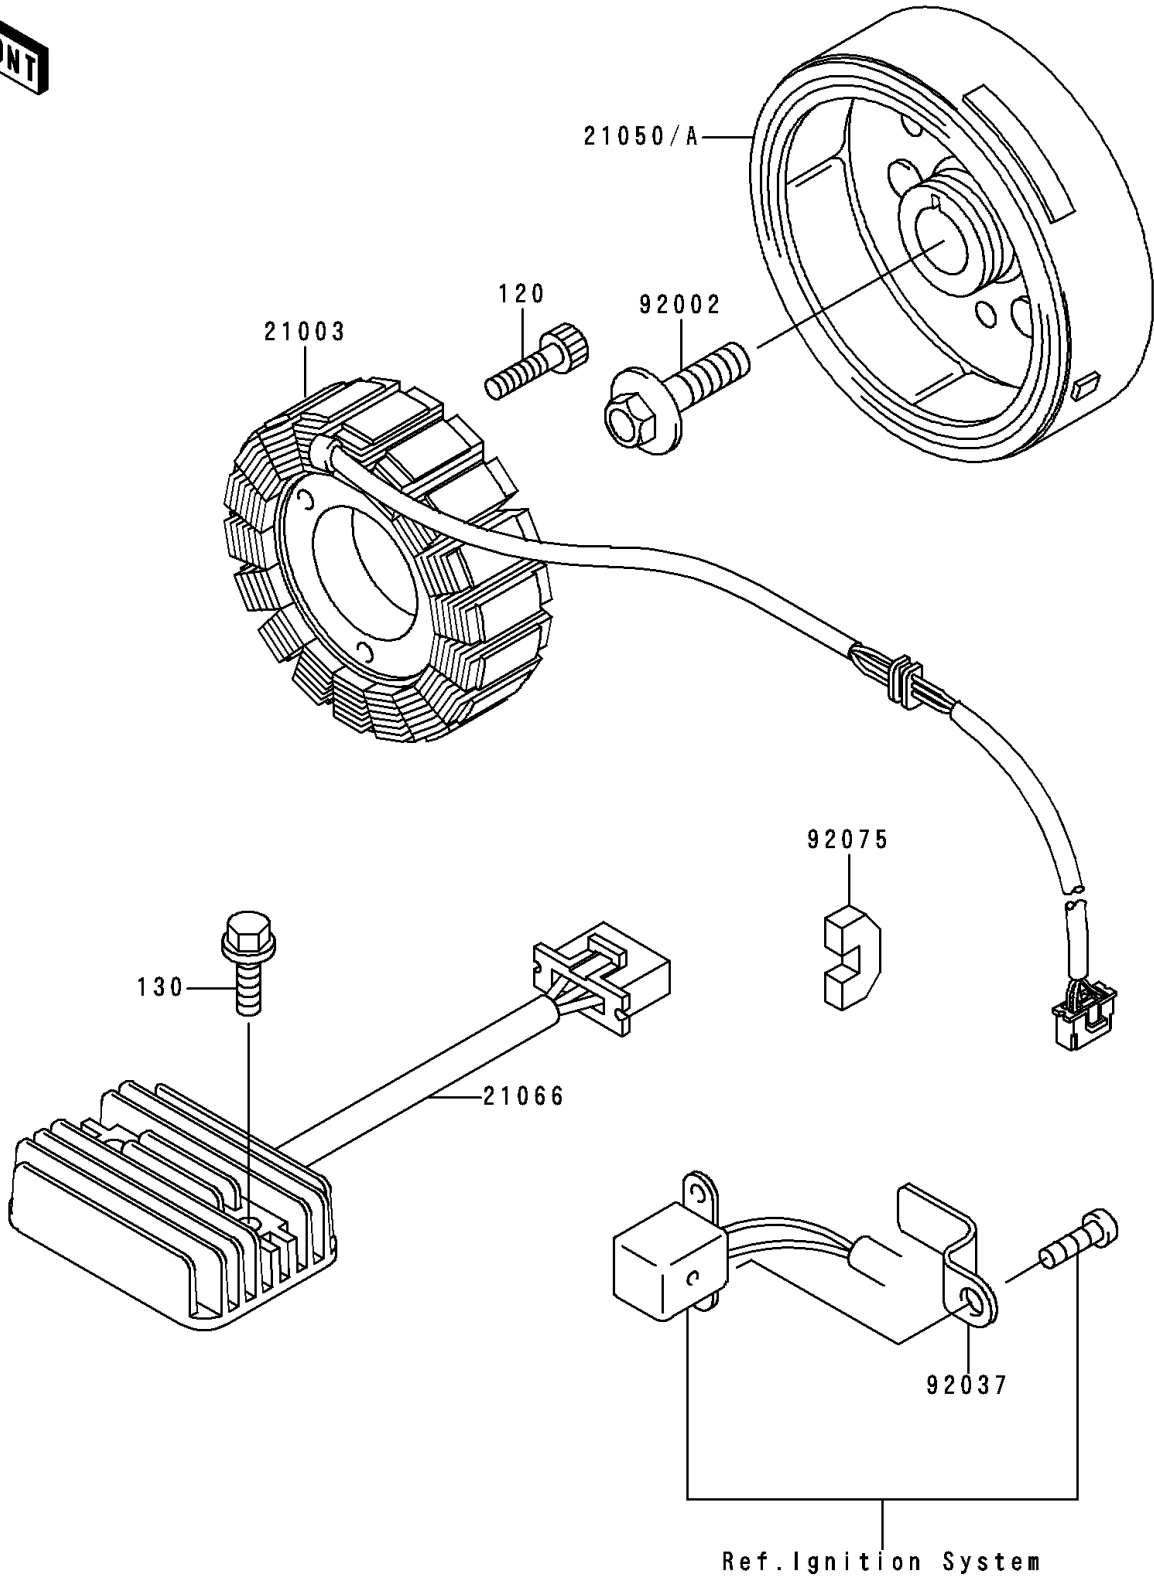

1995 Ninja® 250R PARTS DIAGRAM

Generator

E1810

1995 Ninja® 250R PARTS LIST

Generator

ITEM NAME	PART NUMBER	QUANTITY
BOLT-SOCKET,6X25 (Ref # 120)	120P0625	3
BOLT-FLANGED,6X25 (Ref # 130)	130B0625	2
STATOR (Ref # 21003)	21003-1154	1
REGULATOR-VOLTAGE (Ref # 21066)	21066-1030	1
BOLT,10X28 (Ref # 92002)	92002-1688	1
CLAMP (Ref # 92037)	92037-1919	1
DAMPER (Ref # 92075)	92075-1811	1
FLYWHEEL (Ref # 21050)	21050-1129	1
FLYWHEEL (Ref # 21050A)	21050-1134	1