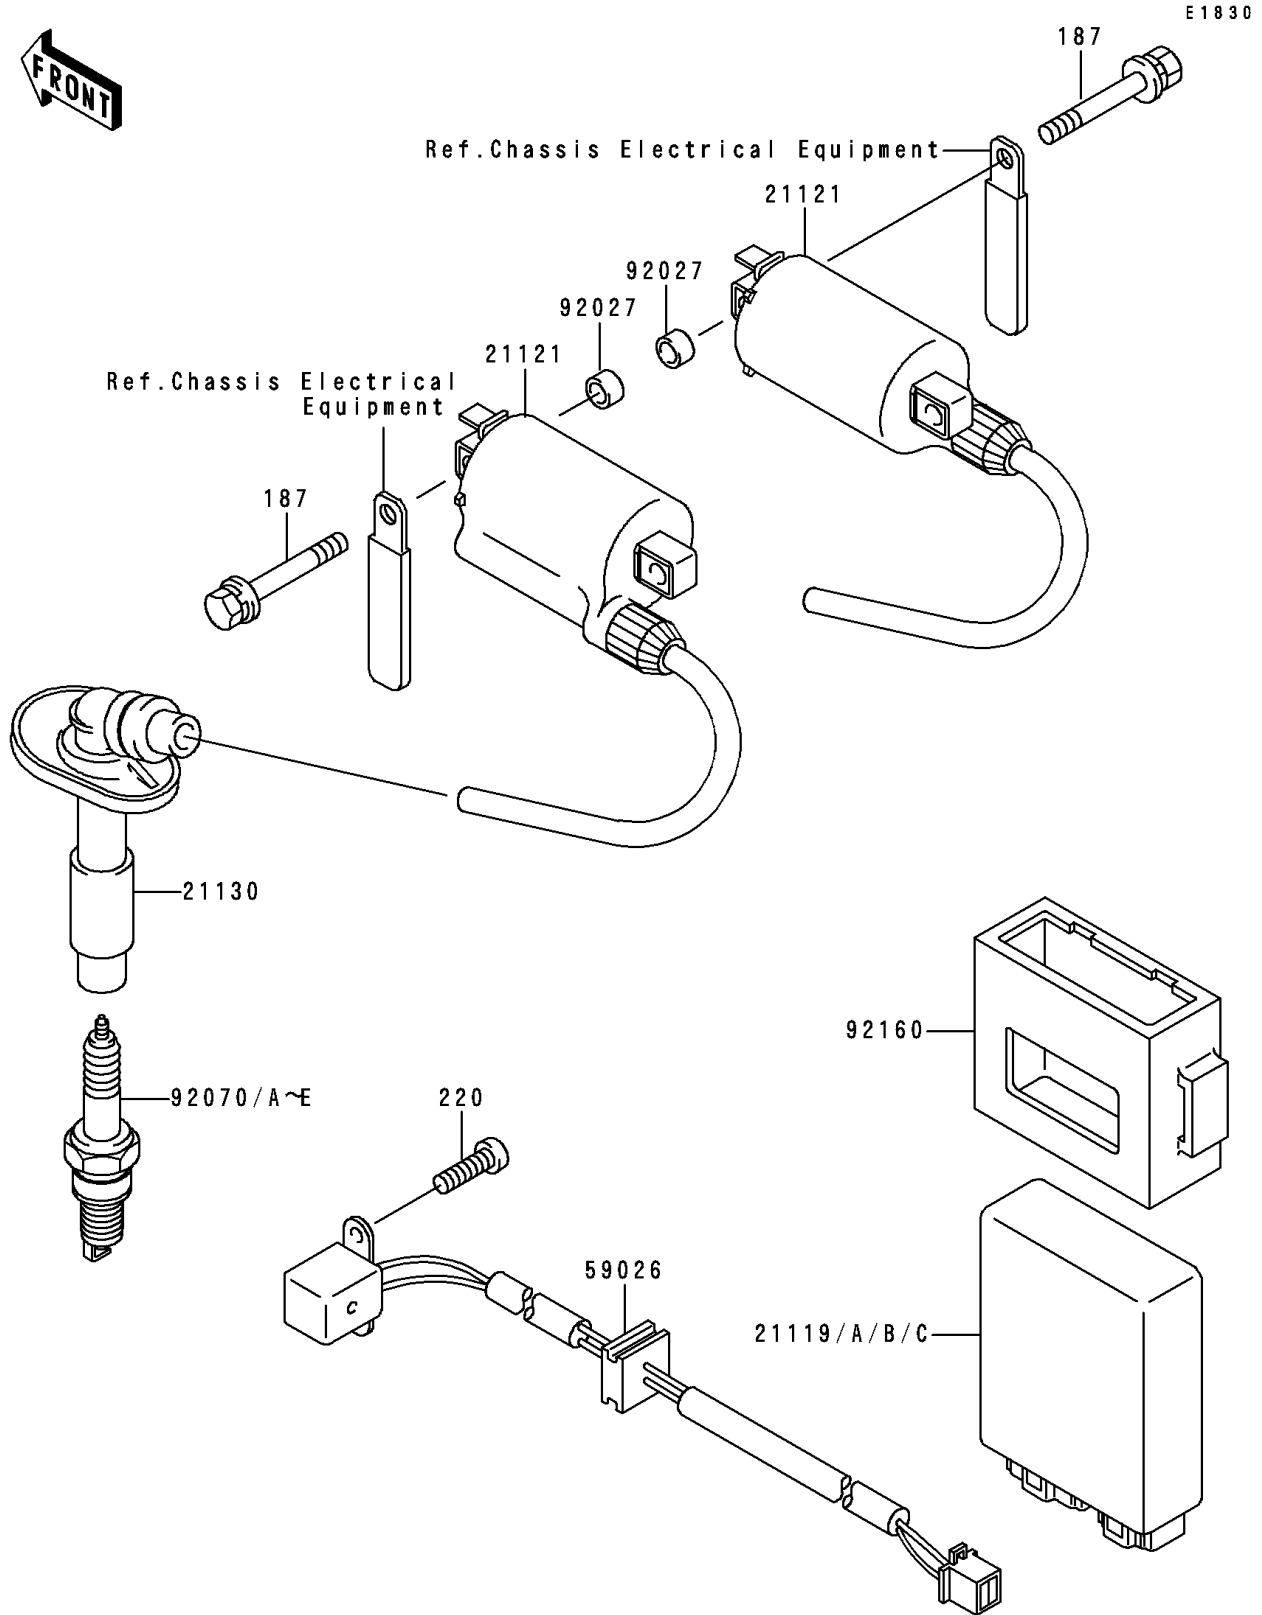

# 1992 Ninja® 250R PARTS DIAGRAM

## Ignition System

# 1992 Ninja® 250R PARTS LIST

## Ignition System

ITEM NAME	PART NUMBER	QUANTITY
BOLT-UPSET-WSP (Ref # 187)	187G0625	4
SCREW-PAN-CROS (Ref # 220)	220B0510	2
COIL-IGNITION (Ref # 21121)	21121-1163	2
CAP-SPARK PLUG (Ref # 21130)	21130-1056	2
COIL-PULSING (Ref # 59026)	59026-1086	1
COLLAR,6.8X10X6 (Ref # 92027)	92027-103	4
PLUG-SPARK,U24FSR-U(ND) (Ref # 92070C)		2
DAMPER,IGNITER (Ref # 92160)	92160-1181	1
IGNITER (Ref # 21119)	21119-1229	1
IGNITER (Ref # 21119A)	21119-1233	1
PLUG-SPARK,CR7HSA(NGK) (Ref # 92070)	92070-1154	2
PLUG-SPARK,CR8HSA(NGK) (Ref # 92070A)	92070-1155	2
PLUG-SPARK,U22FSR-U(ND) (Ref # 92070B)		2
PLUG-SPARK,C8HSA(NGK) (Ref # 92070E)	92070-1218	2