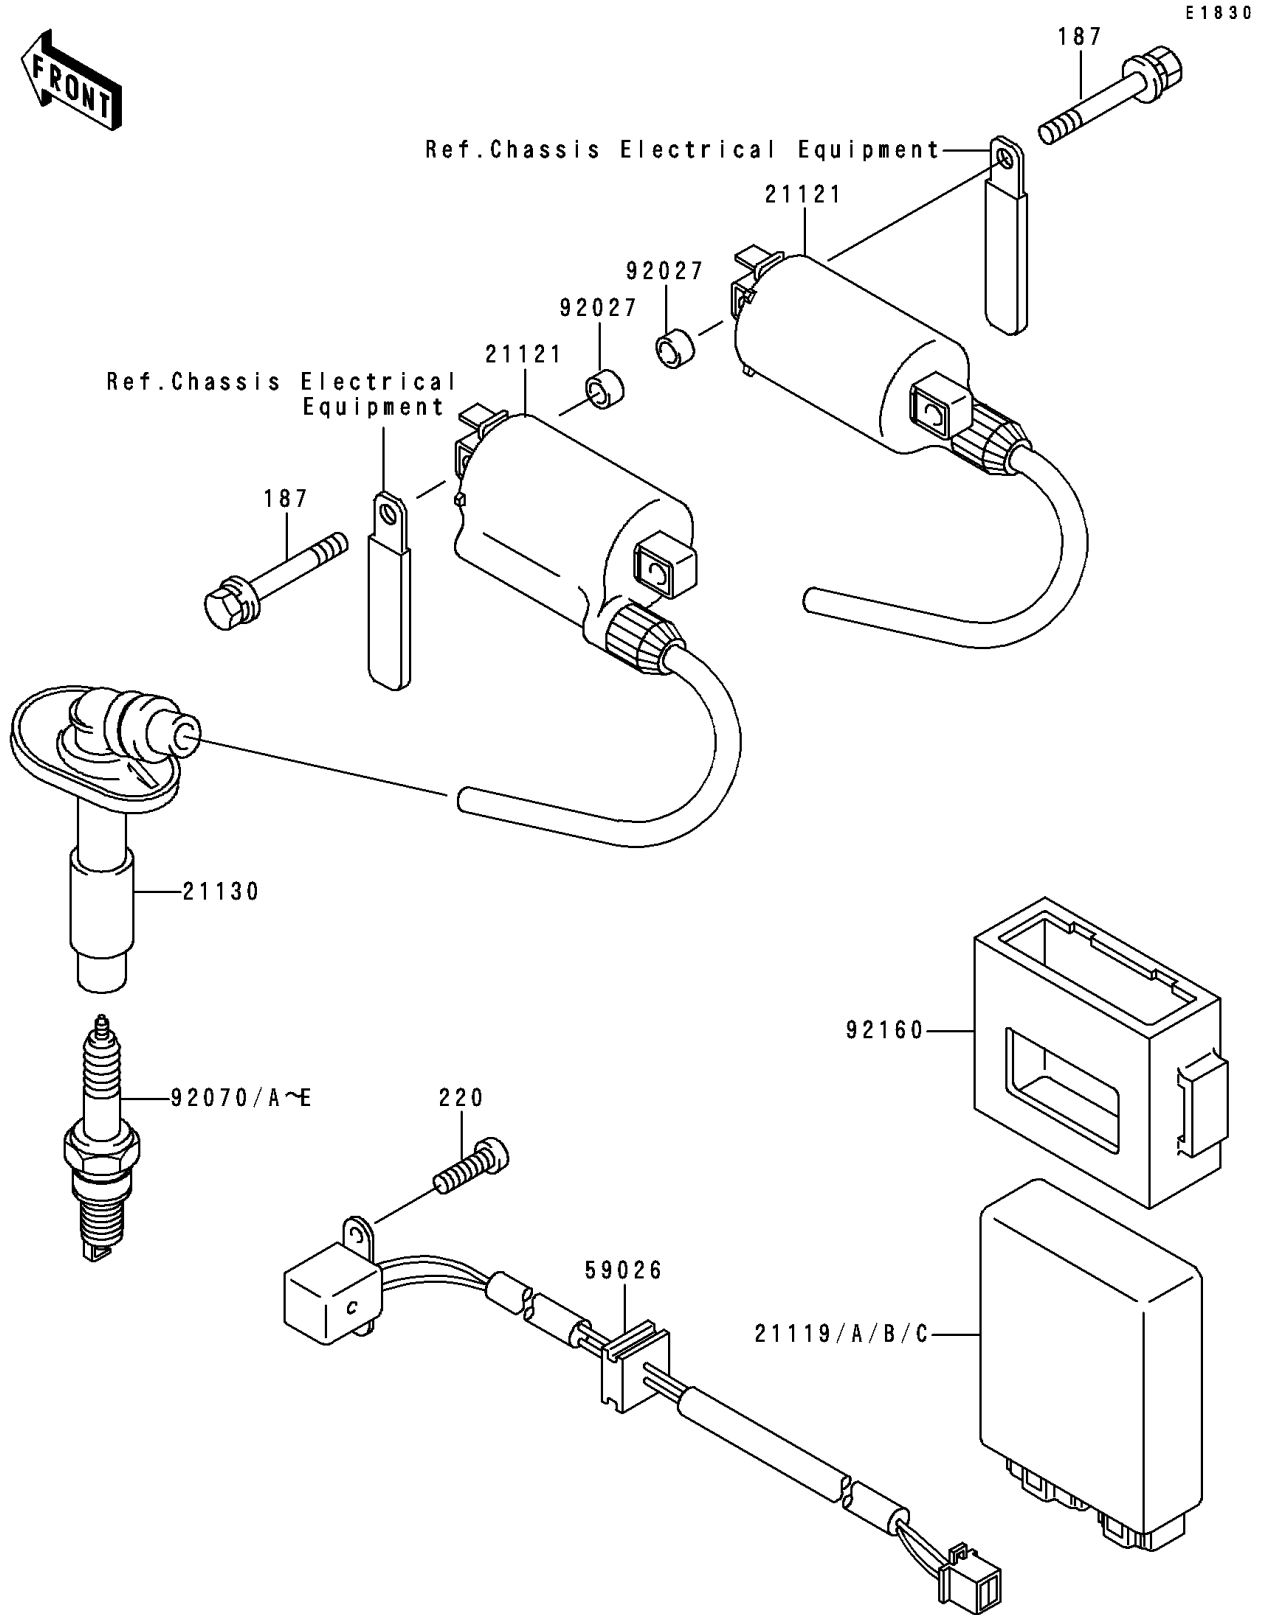

1993 Ninja® 250R PARTS DIAGRAM

Ignition System

1993 Ninja® 250R PARTS LIST

Ignition System

ITEM NAME	PART NUMBER	QUANTITY
BOLT-UPSET-WSP (Ref # 187)	187G0625	4
SCREW-PAN-CROS (Ref # 220)	220B0510	2
COIL-IGNITION (Ref # 21121)	21121-1163	2
CAP-SPARK PLUG (Ref # 21130)	21130-1056	2
COIL-PULSING (Ref # 59026)	59026-1086	1
COLLAR,6.8X10X6 (Ref # 92027)	92027-103	4
PLUG-SPARK,U24FSR-U(ND) (Ref # 92070C)		2
DAMPER,IGNITER (Ref # 92160)	92160-1181	1
IGNITER (Ref # 21119)	21119-1229	1
IGNITER (Ref # 21119A)	21119-1233	1
PLUG-SPARK,CR7HSA(NGK) (Ref # 92070)	92070-1154	2
PLUG-SPARK,CR8HSA(NGK) (Ref # 92070A)	92070-1155	2
PLUG-SPARK,U22FSR-U(ND) (Ref # 92070B)		2
PLUG-SPARK,C8HSA(NGK) (Ref # 92070E)	92070-1218	2