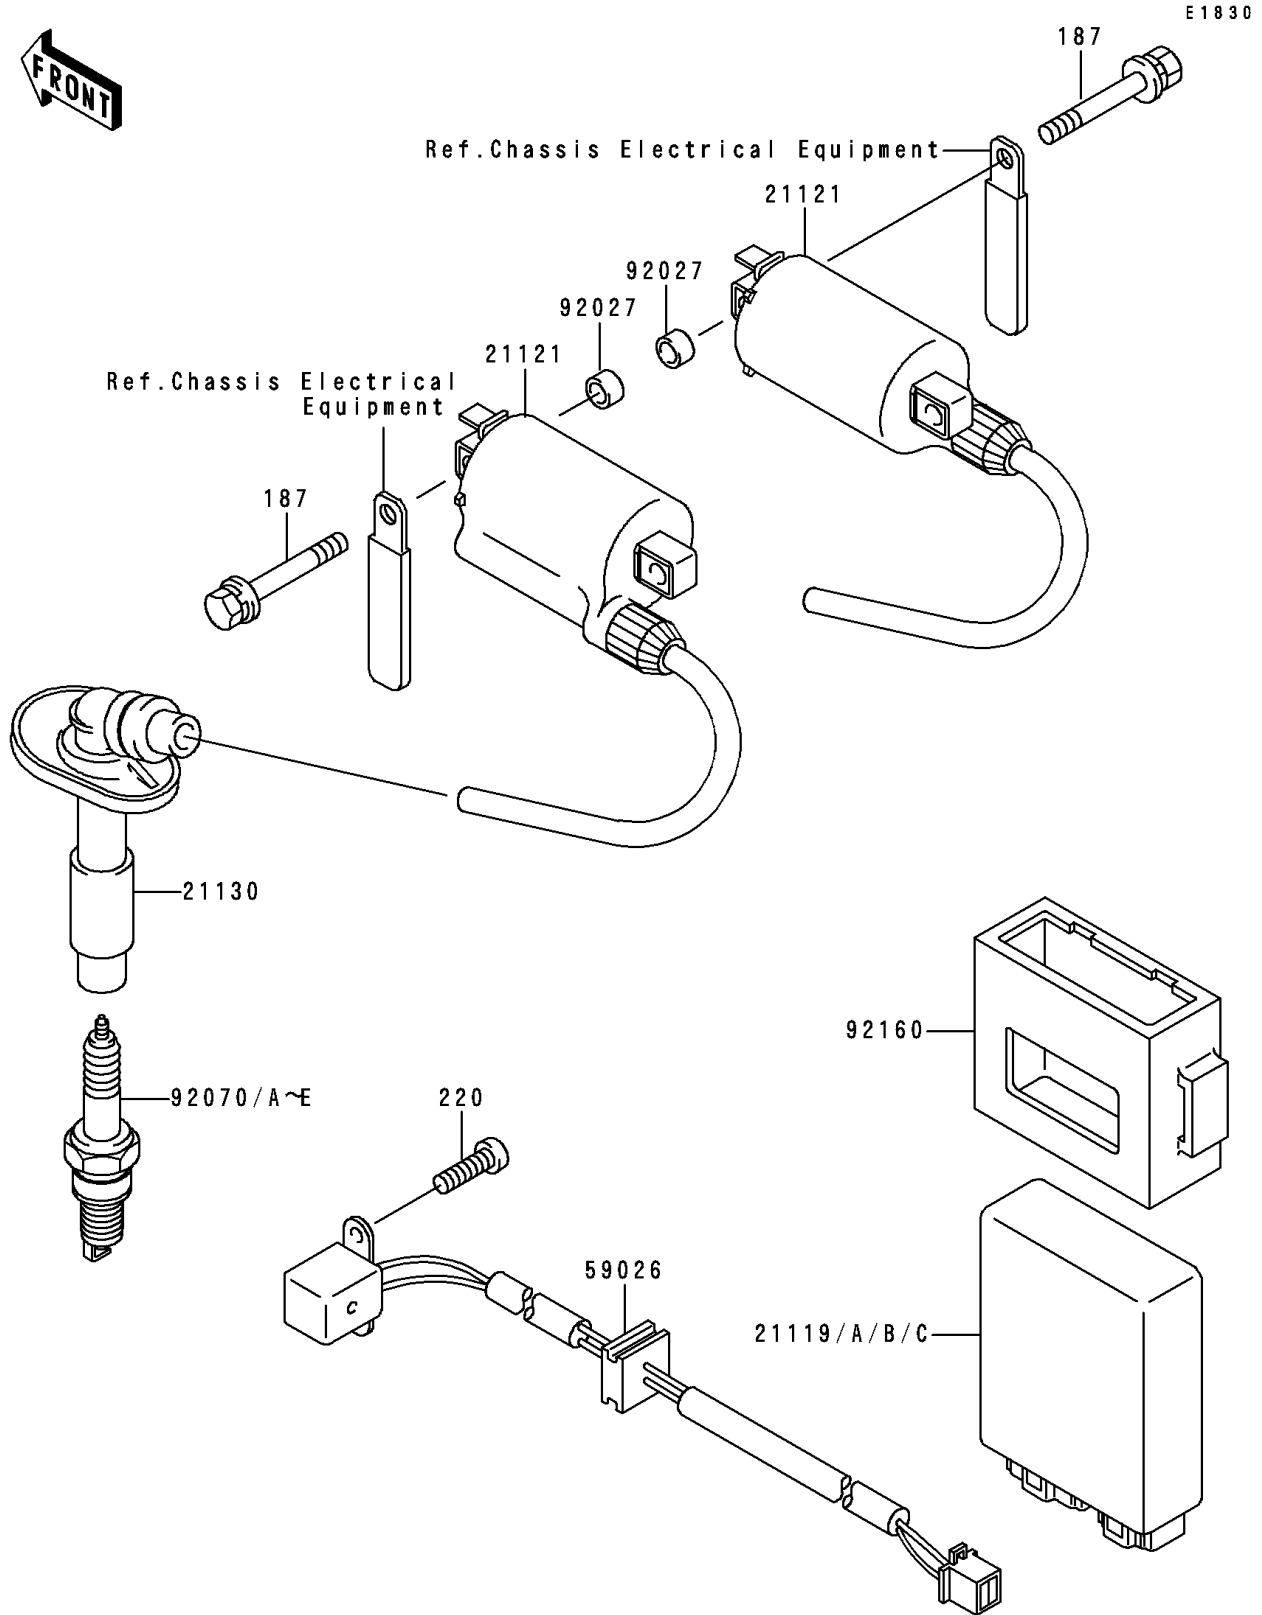

1994 Ninja® 250R PARTS DIAGRAM

Ignition System

1994 Ninja® 250R PARTS LIST

Ignition System

ITEM NAME	PART NUMBER	QUANTITY
BOLT-UPSET-WSP (Ref # 187)	187G0625	4
SCREW-PAN-CROS (Ref # 220)	220B0510	2
COIL-IGNITION (Ref # 21121)	21121-1163	2
CAP-SPARK PLUG (Ref # 21130)	21130-1056	2
COIL-PULSING (Ref # 59026)	59026-1086	1
COLLAR,6.8X10X6 (Ref # 92027)	92027-103	4
PLUG-SPARK,U24FSR-U(ND) (Ref # 92070C)		2
DAMPER,IGNITER (Ref # 92160)	92160-1181	1
IGNITER (Ref # 21119)	21119-1229	1
IGNITER (Ref # 21119A)	21119-1233	1
PLUG-SPARK,CR7HSA(NGK) (Ref # 92070)	92070-1154	2
PLUG-SPARK,CR8HSA(NGK) (Ref # 92070A)	92070-1155	2
PLUG-SPARK,U22FSR-U(ND) (Ref # 92070B)		2
PLUG-SPARK,C8HSA(NGK) (Ref # 92070E)	92070-1218	2