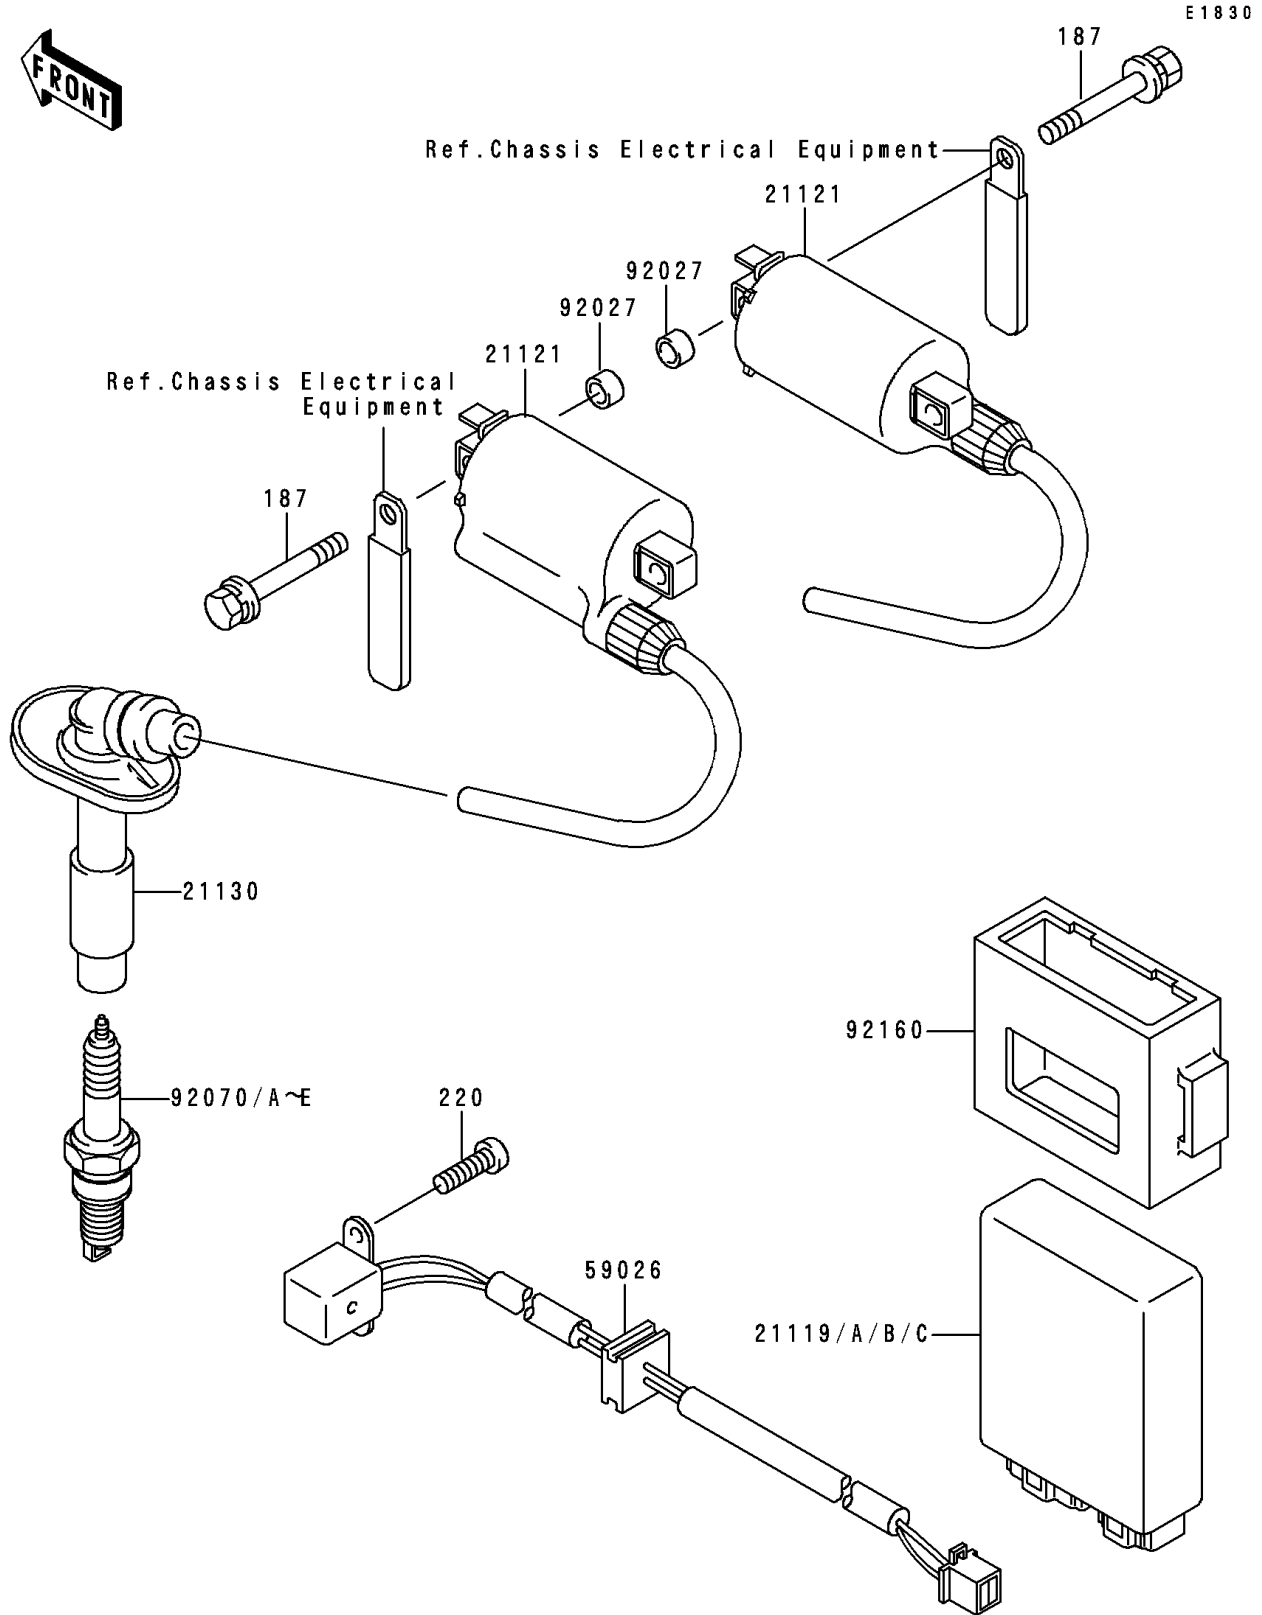

1995 Ninja® 250R PARTS DIAGRAM

Ignition System

1995 Ninja® 250R PARTS LIST

Ignition System

ITEM NAME	PART NUMBER	QUANTITY
BOLT-UPSET-WSP (Ref # 187)	187G0625	4
SCREW-PAN-CROS (Ref # 220)	220B0510	2
COIL-IGNITION (Ref # 21121)	21121-1163	2
CAP-SPARK PLUG (Ref # 21130)	21130-1056	2
COIL-PULSING (Ref # 59026)	59026-1086	1
COLLAR,6.8X10X6 (Ref # 92027)	92027-103	4
PLUG-SPARK,U24FSR-U(ND) (Ref # 92070D)		2
DAMPER,IGNITER (Ref # 92160)	92160-1181	1
IGNITER (Ref # 21119B)	21119-1415	1
IGNITER (Ref # 21119C)	21119-1443	1
PLUG-SPARK,CR7HSA(NGK) (Ref # 92070)	92070-1154	2
PLUG-SPARK,CR8HSA(NGK) (Ref # 92070A)	92070-1155	2
PLUG-SPARK,U22FSR-U(ND) (Ref # 92070B)		2
PLUG-SPARK,C8HSA(NGK) (Ref # 92070E)	92070-1218	2