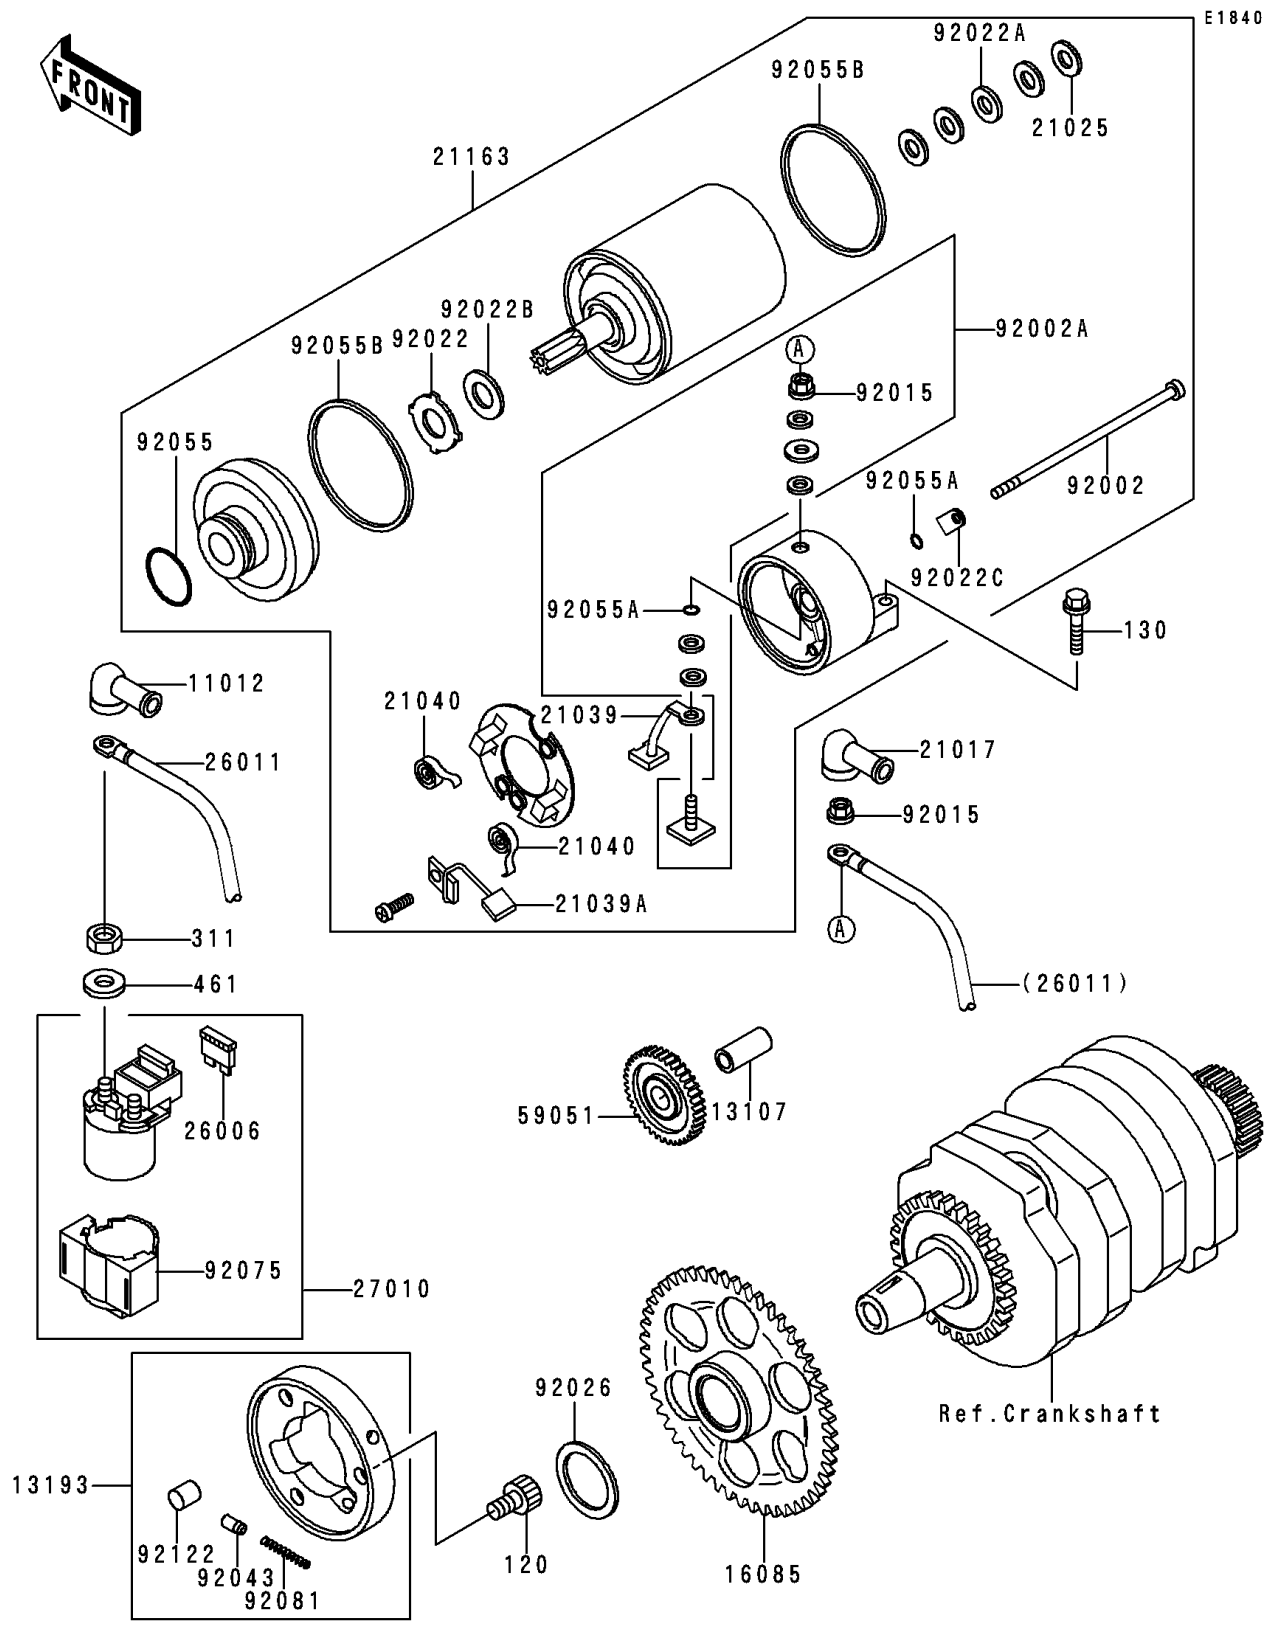

1992 Ninja® 250R PARTS DIAGRAM

Starter Motor

E1840

1992 Ninja® 250R PARTS LIST

Starter Motor

ITEM NAME	PART NUMBER	QUANTITY
BOLT-SOCKET,8X14 (Ref # 120)	120P0814	3
BOLT-FLANGED (Ref # 130)	130J0620	2
NUT-HEX,6MM (Ref # 311)	311B0600	2
WASHER-SPRING,6MM (Ref # 461)	461F0600	2
CAP,TERMINAL (Ref # 11012)	11012-1354	1
SHAFT,7.8X12X26.5 (Ref # 13107)	13107-1176	1
CLUTCH-ASSY-ONEWAY (Ref # 13193)	13193-1002	1
GEAR,ONEWAY CLUTCH,65T (Ref # 16085)	16085-1166	1
GROMMET,STARTER TERMINAL (Ref # 21017)	21017-017	1
WASHER,9.1X18X0.2 (Ref # 21025)	21025-011	4
BRUSH,CARBON(+) (Ref # 21039)	21039-1001	1
BRUSH,CARBON(-) (Ref # 21039A)	21039-1056	1
SPRING-BRUSH (Ref # 21040)	21040-1053	2
STARTER-ELECTRIC (Ref # 21163)	21163-1221	1
FUSE,30A-G (Ref # 26006)	26006-1006	1
WIRE-LEAD (Ref # 26011)	26011-1376	1
SWITCH,MAGNETIC (Ref # 27010)	27010-1213	1
GEAR-SPUR,IDLE (Ref # 59051)	59051-1154	1
BOLT,STARTER (Ref # 92002)	92002-1818	2
BOLT,TERMINAL (Ref # 92002A)	92002-1819	1
NUT,STARTER MOTOR (Ref # 92015)	92015-1476	2
WASHER,THRUST SUPPORT (Ref # 92022)	92022-1130	1
WASHER,9.1X18X0.8 (Ref # 92022A)	92022-1132	1
WASHER,22X12.2X0.5 (Ref # 92022B)	92022-1714	1
WASHER,LOCK (Ref # 92022C)	92022-1825	2
SPACER,25X40X1 (Ref # 92026)	92026-1004	1
PIN (Ref # 92043)	92043-132	3
RING-O (Ref # 92055)	92055-1303	1
RING-O,4.5X2.0 (Ref # 92055A)	92055-1370	3

1992 Ninja® 250R PARTS LIST

Starter Motor

ITEM NAME	PART NUMBER	QUANTITY
RING-O (Ref # 92055B)	92055-1418	2
DAMPER,MAGNETIC SWITCH (Ref # 92075)	92075-1863	1
SPRING,COIL (Ref # 92081)	92081-159	3
ROLLER (Ref # 92122)	92122-006	3