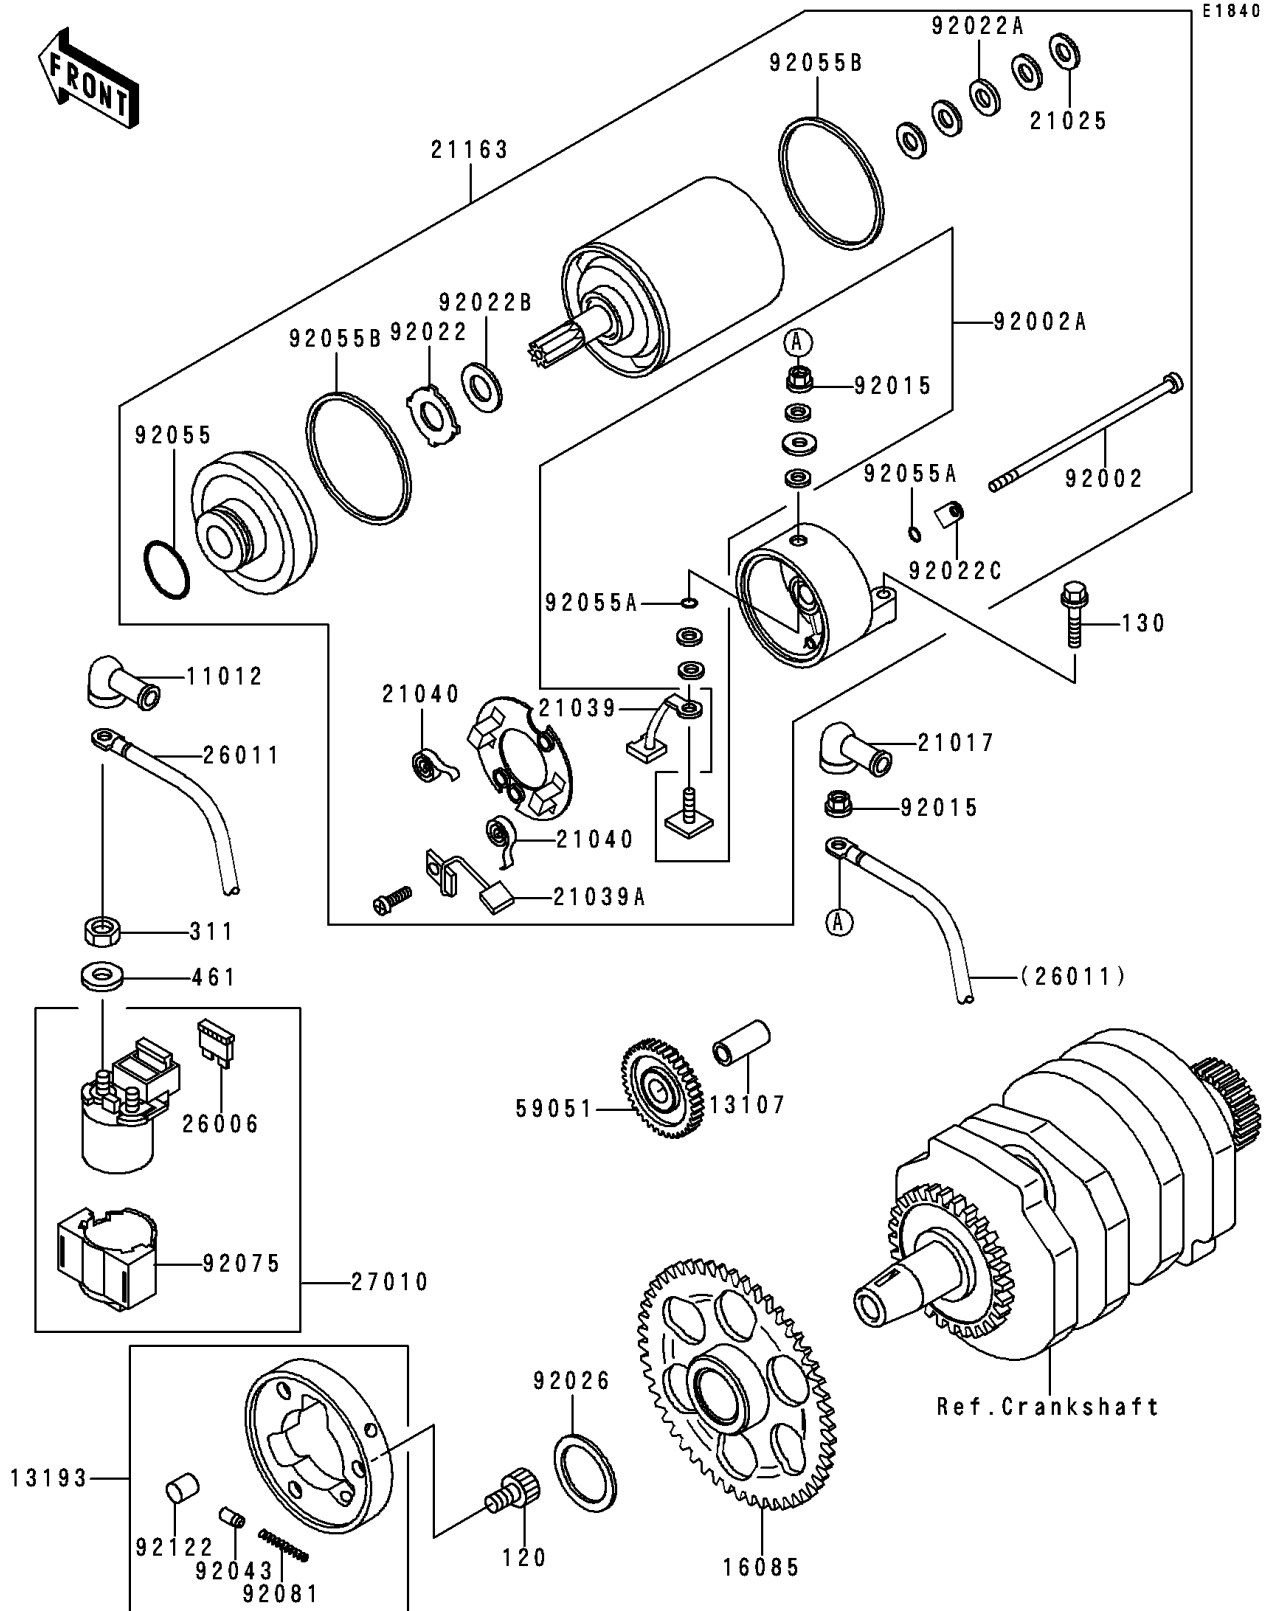

1993 Ninja® 250R PARTS DIAGRAM

Starter Motor

1993 Ninja® 250R PARTS LIST

Starter Motor

ITEM NAME	PART NUMBER	QUANTITY
BOLT-SOCKET,8X14 (Ref # 120)	120P0814	3
BOLT-FLANGED (Ref # 130)	130J0620	2
NUT-HEX,6MM (Ref # 311)	311B0600	2
WASHER-SPRING,6MM (Ref # 461)	461F0600	2
CAP,TERMINAL (Ref # 11012)	11012-1354	1
SHAFT,7.8X12X26.5 (Ref # 13107)	13107-1176	1
CLUTCH-ASSY-ONEWAY (Ref # 13193)	13193-1002	1
GEAR,ONEWAY CLUTCH,65T (Ref # 16085)	16085-1166	1
GROMMET,STARTER TERMINAL (Ref # 21017)	21017-017	1
WASHER,9.1X18X0.2 (Ref # 21025)	21025-011	4
BRUSH,CARBON(+) (Ref # 21039)	21039-1001	1
BRUSH,CARBON(-) (Ref # 21039A)	21039-1056	1
SPRING-BRUSH (Ref # 21040)	21040-1053	2
STARTER-ELECTRIC (Ref # 21163)	21163-1221	1
FUSE,30A-G (Ref # 26006)	26006-1006	1
WIRE-LEAD (Ref # 26011)	26011-1376	1
SWITCH,MAGNETIC (Ref # 27010)	27010-1213	1
GEAR-SPUR,IDLE (Ref # 59051)	59051-1154	1
BOLT,STARTER (Ref # 92002)	92002-1818	2
BOLT,TERMINAL (Ref # 92002A)	92002-1819	1
NUT,STARTER MOTOR (Ref # 92015)	92015-1476	2
WASHER,THRUST SUPPORT (Ref # 92022)	92022-1130	1
WASHER,9.1X18X0.8 (Ref # 92022A)	92022-1132	1
WASHER,22X12.2X0.5 (Ref # 92022B)	92022-1714	1
WASHER,LOCK (Ref # 92022C)	92022-1825	2
SPACER,25X40X1 (Ref # 92026)	92026-1004	1
PIN (Ref # 92043)	92043-132	3
RING-O (Ref # 92055)	92055-1303	1
RING-O,4.5X2.0 (Ref # 92055A)	92055-1370	3

1993 Ninja® 250R PARTS LIST

Starter Motor

ITEM NAME	PART NUMBER	QUANTITY
RING-O (Ref # 92055B)	92055-1418	2
DAMPER,MAGNETIC SWITCH (Ref # 92075)	92075-1863	1
SPRING,COIL (Ref # 92081)	92081-159	3
ROLLER (Ref # 92122)	92122-006	3