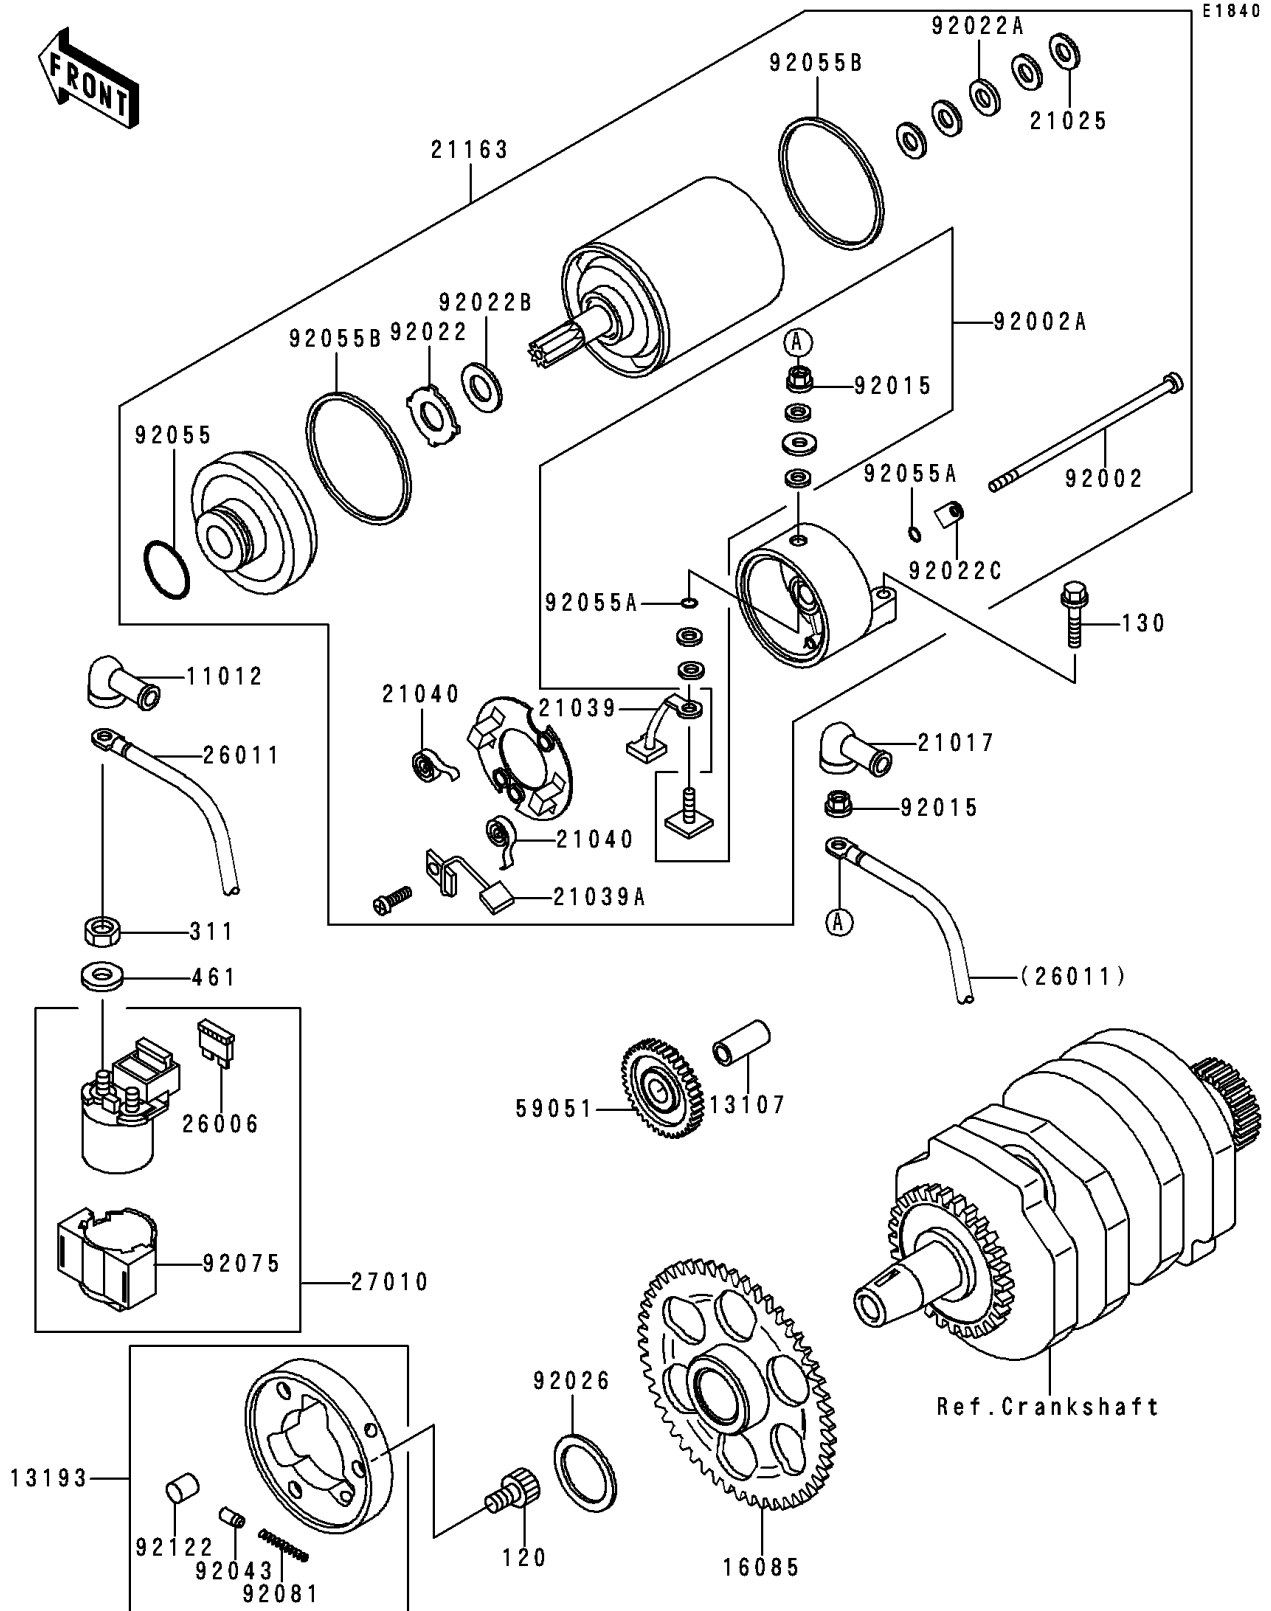

1995 Ninja® 250R PARTS DIAGRAM

Starter Motor

1995 Ninja® 250R PARTS LIST

Starter Motor

ITEM NAME	PART NUMBER	QUANTITY
BOLT-SOCKET,8X14 (Ref # 120)	120P0814	3
BOLT-FLANGED (Ref # 130)	130J0620	2
NUT-HEX,6MM (Ref # 311)	311B0600	2
WASHER-SPRING,6MM (Ref # 461)	461F0600	2
CAP,TERMINAL (Ref # 11012)	11012-1354	1
SHAFT,7.8X12X26.5 (Ref # 13107)	13107-1176	1
CLUTCH-ASSY-ONEWAY (Ref # 13193)	13193-1002	1
GEAR,ONEWAY CLUTCH,65T (Ref # 16085)	16085-1166	1
GROMMET,STARTER TERMINAL (Ref # 21017)	21017-017	1
WASHER,9.1X18X0.2 (Ref # 21025)	21025-011	4
BRUSH,CARBON(+) (Ref # 21039)	21039-1001	1
BRUSH,CARBON(-) (Ref # 21039A)	21039-1056	1
SPRING-BRUSH (Ref # 21040)	21040-1053	2
STARTER-ELECTRIC (Ref # 21163)	21163-1221	1
FUSE,30A-G (Ref # 26006)	26006-1006	1
WIRE-LEAD (Ref # 26011)	26011-1376	1
SWITCH,MAGNETIC (Ref # 27010)	27010-1213	1
GEAR-SPUR,IDLE (Ref # 59051)	59051-1154	1
BOLT,STARTER (Ref # 92002)	92002-1818	2
BOLT,TERMINAL (Ref # 92002A)	92002-1819	1
NUT,STARTER MOTOR (Ref # 92015)	92015-1476	2
WASHER,THRUST SUPPORT (Ref # 92022)	92022-1130	1
WASHER,9.1X18X0.8 (Ref # 92022A)	92022-1132	1
WASHER,22X12.2X0.5 (Ref # 92022B)	92022-1714	1
WASHER,LOCK (Ref # 92022C)	92022-1825	2
SPACER,25X40X1 (Ref # 92026)	92026-1004	1
PIN (Ref # 92043)	92043-132	3
RING-O (Ref # 92055)	92055-1303	1
RING-O,4.5X2.0 (Ref # 92055A)	92055-1370	3

1995 Ninja® 250R PARTS LIST

Starter Motor

ITEM NAME	PART NUMBER	QUANTITY
RING-O (Ref # 92055B)	92055-1418	2
DAMPER,MAGNETIC SWITCH (Ref # 92075)	92075-1863	1
SPRING,COIL (Ref # 92081)	92081-159	3
ROLLER (Ref # 92122)	92122-006	3