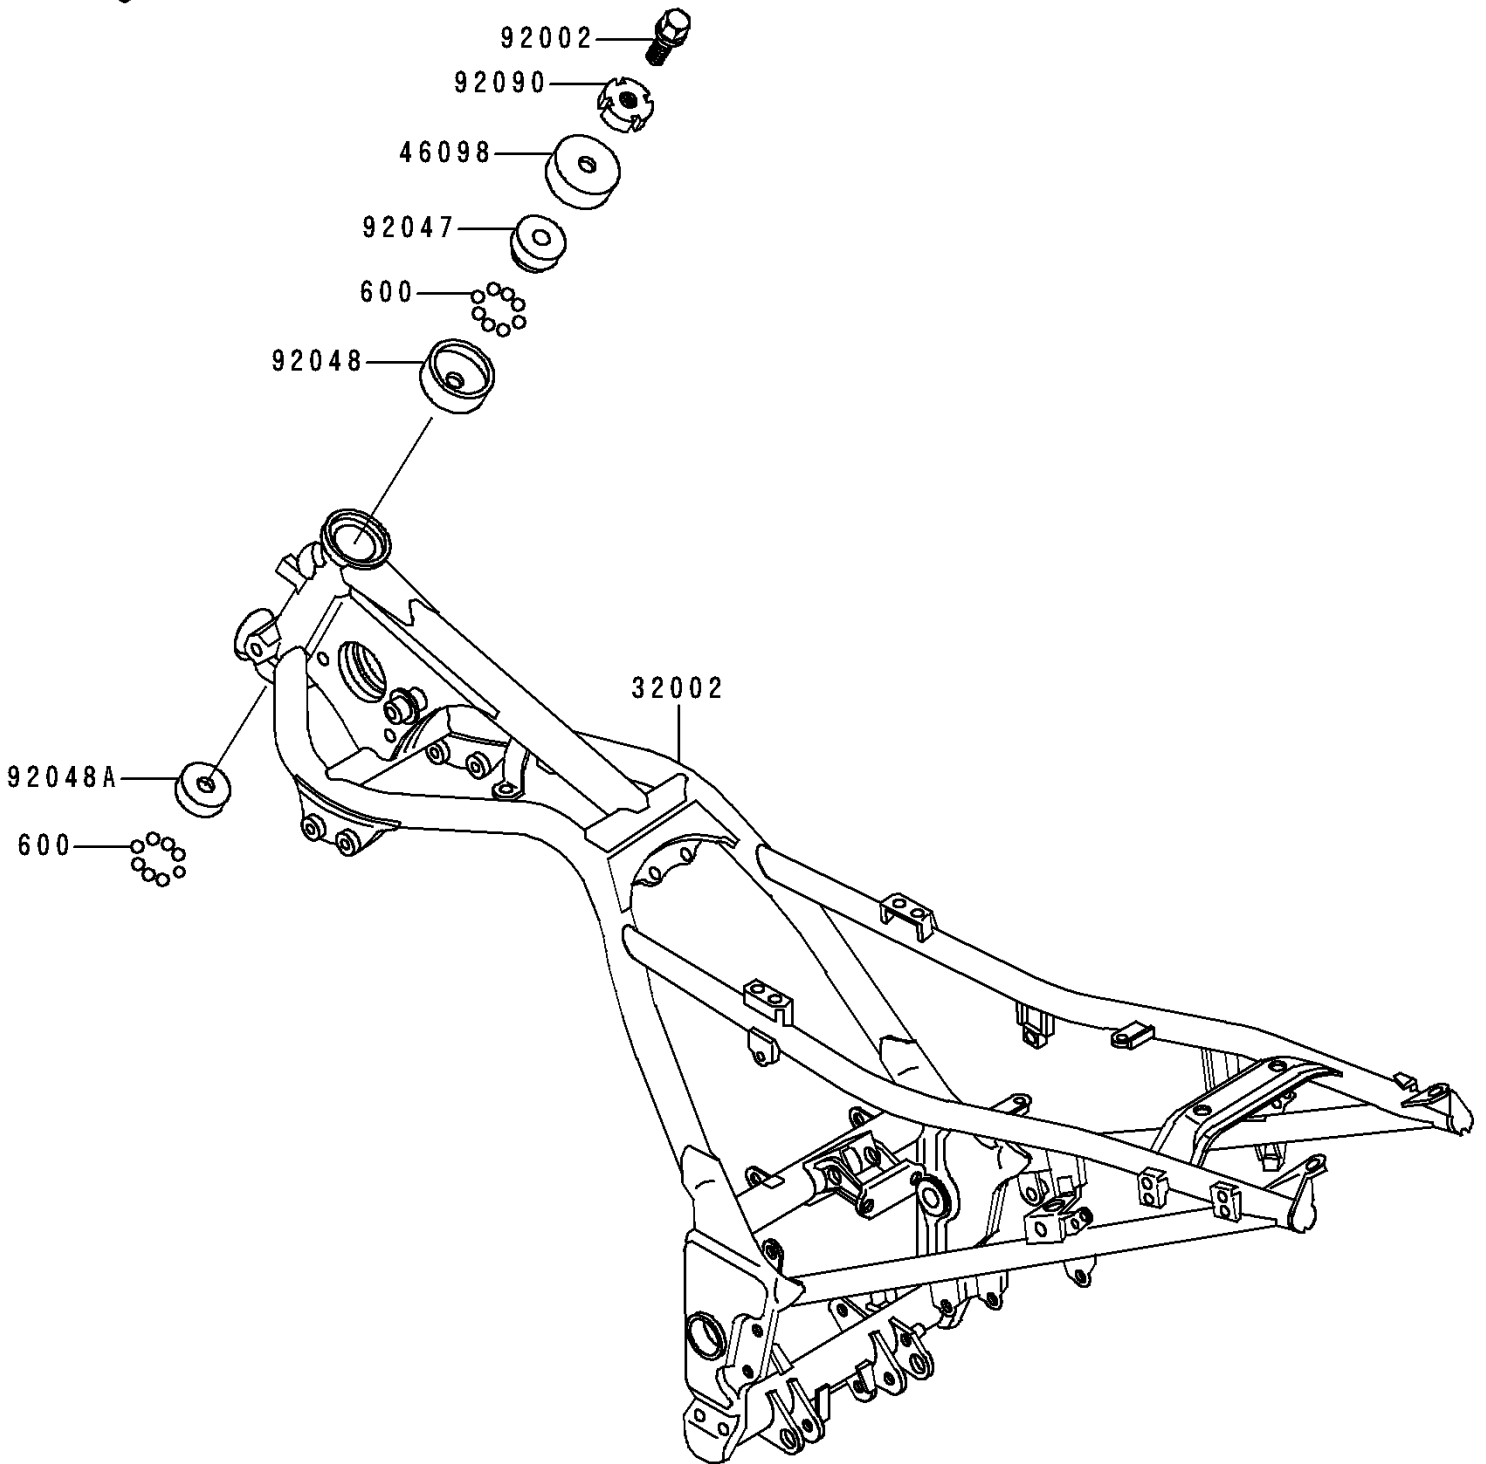

1992 Ninja® 250R PARTS DIAGRAM

Frame

F 2120

1992 Ninja® 250R PARTS LIST

Frame

ITEM NAME	PART NUMBER	QUANTITY
BALL-STEEL,1/4" (Ref # 600)	600A0800	39
FRAME-COMP (Ref # 32002)	32002-1944	1
CAP,STEERING STEM (Ref # 46098)	46098-016	1
BOLT,FLANGED,16X22 (Ref # 92002)	92002-1950	1
RACE,STEERING STEM BEARING (Ref # 92047)	92047-011	1
RACE,STEERING STEM BEARING (Ref # 92048)	92048-006	1
RACE,STEERING STEM BEARING (Ref # 92048A)	92048-008	1
NUT,30MM (Ref # 92090)	92090-007	1