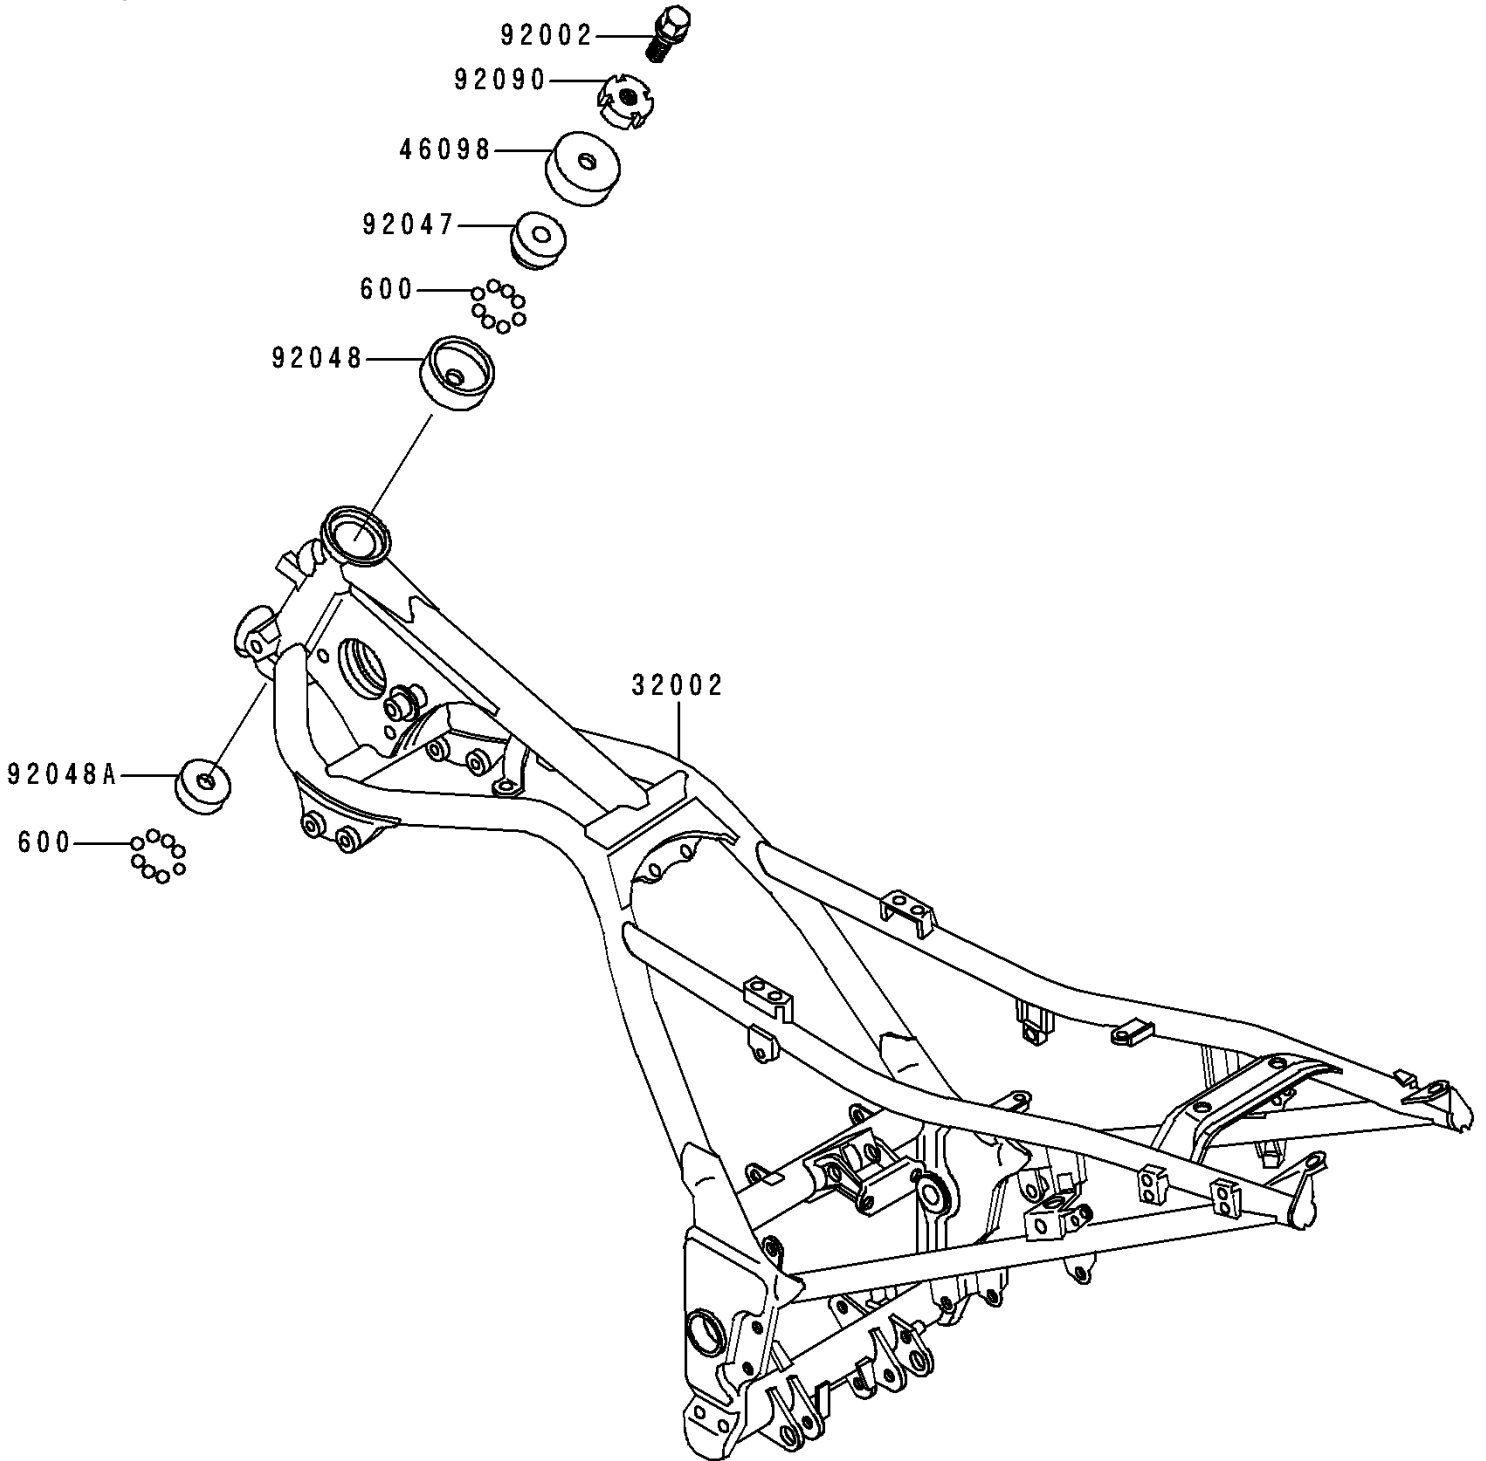

1993 Ninja® 250R PARTS DIAGRAM

Frame

F 2120

1993 Ninja® 250R PARTS LIST

Frame

ITEM NAME	PART NUMBER	QUANTITY
BALL-STEEL,1/4" (Ref # 600)	600A0800	39
FRAME-COMP (Ref # 32002)	32002-1944	1
CAP,STEERING STEM (Ref # 46098)	46098-016	1
BOLT,FLANGED,16X22 (Ref # 92002)	92002-1950	1
RACE,STEERING STEM BEARING (Ref # 92047)	92047-011	1
RACE,STEERING STEM BEARING (Ref # 92048)	92048-006	1
RACE,STEERING STEM BEARING (Ref # 92048A)	92048-008	1
NUT,30MM (Ref # 92090)	92090-007	1