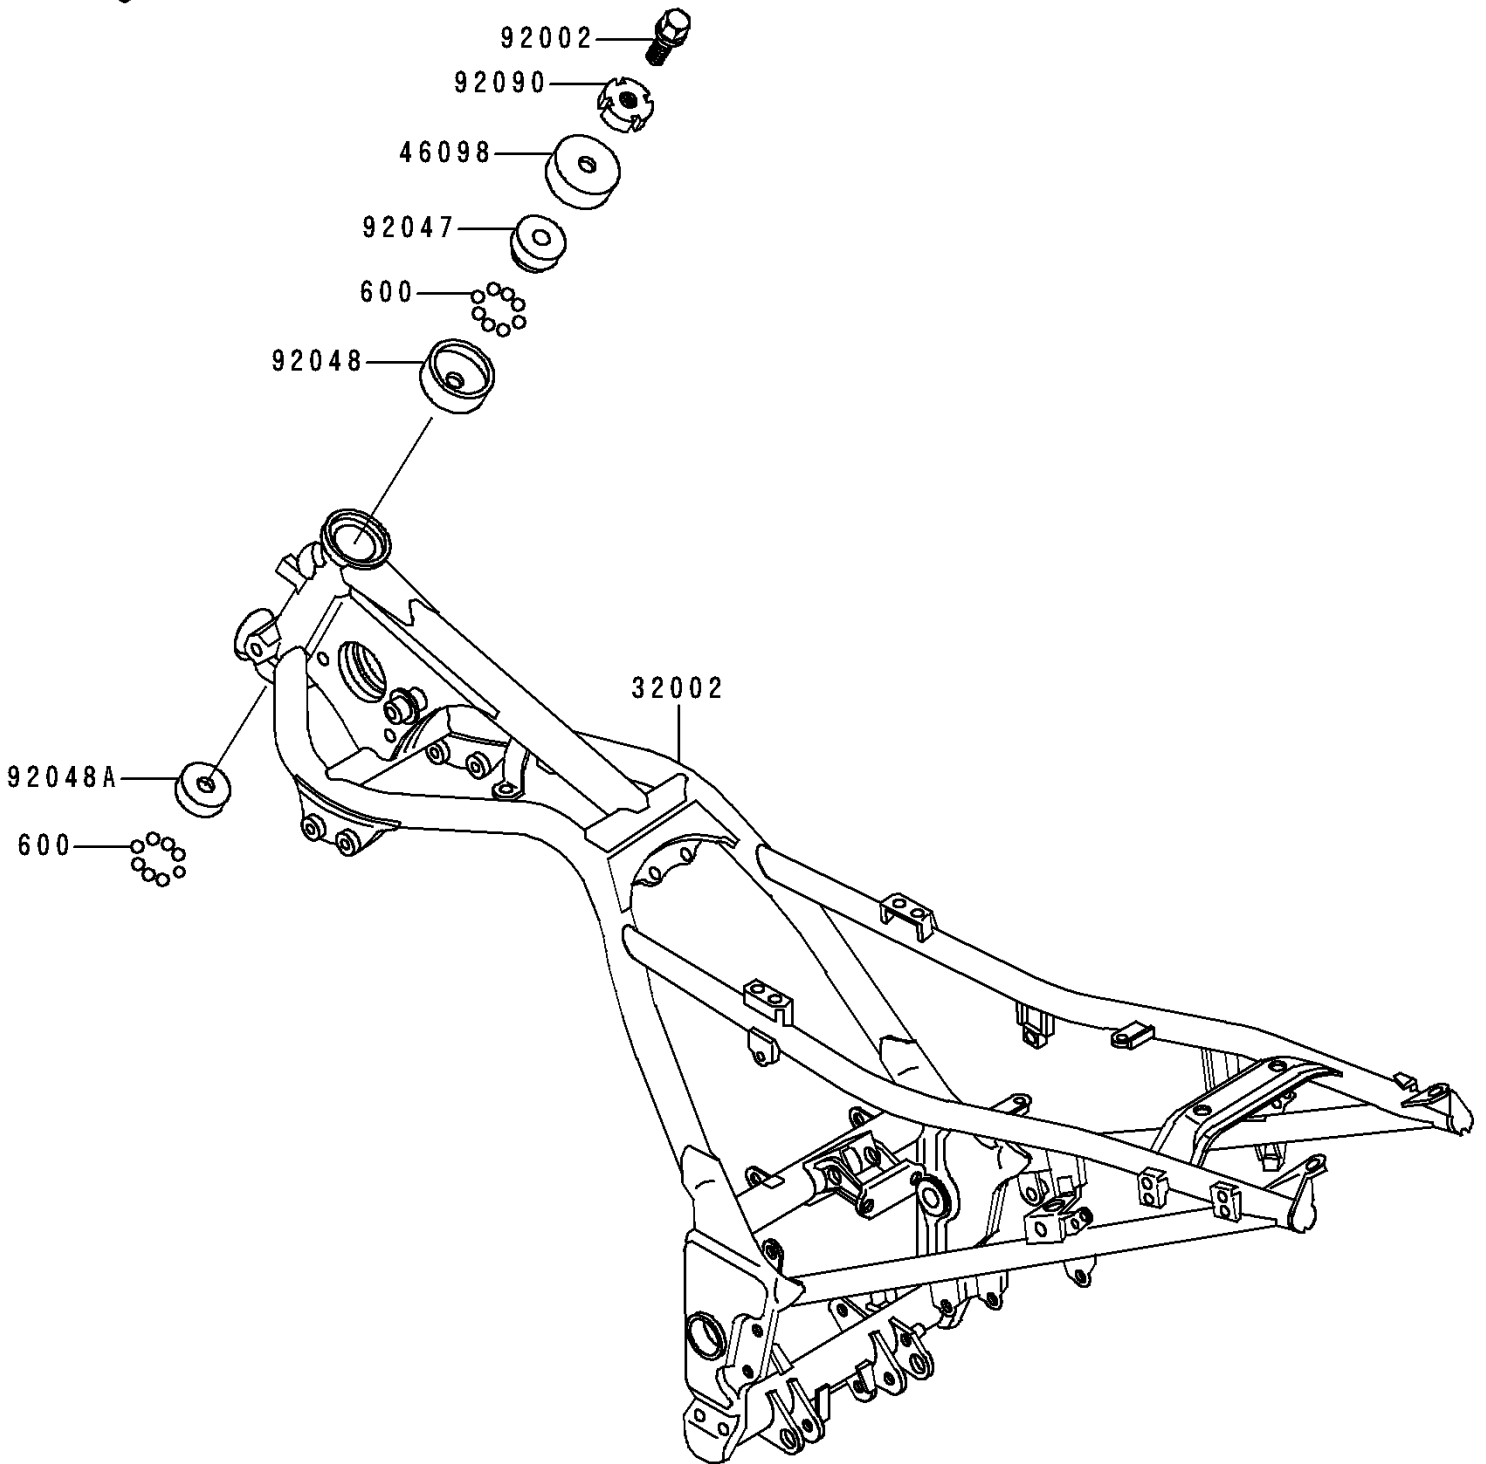

1993 Ninja® 250R PARTS DIAGRAM

Frame

F 2120

1993 Ninja® 250R PARTS LIST

Frame

ITEM NAME	PART NUMBER	QUANTITY
BALL-STEEL,1/4" (Ref # 600)	600A0800	39
FRAME-COMP (Ref # 32002)	32002-1944	1
CAP,STEERING STEM (Ref # 46098)	46098-016	1
BOLT,FLANGED,16X22 (Ref # 92002)	92002-1950	1
RACE,STEERING STEM BEARING (Ref # 92047)	92047-011	1
RACE,STEERING STEM BEARING (Ref # 92048)	92048-006	1
RACE,STEERING STEM BEARING (Ref # 92048A)	92048-008	1
NUT,30MM (Ref # 92090)	92090-007	1