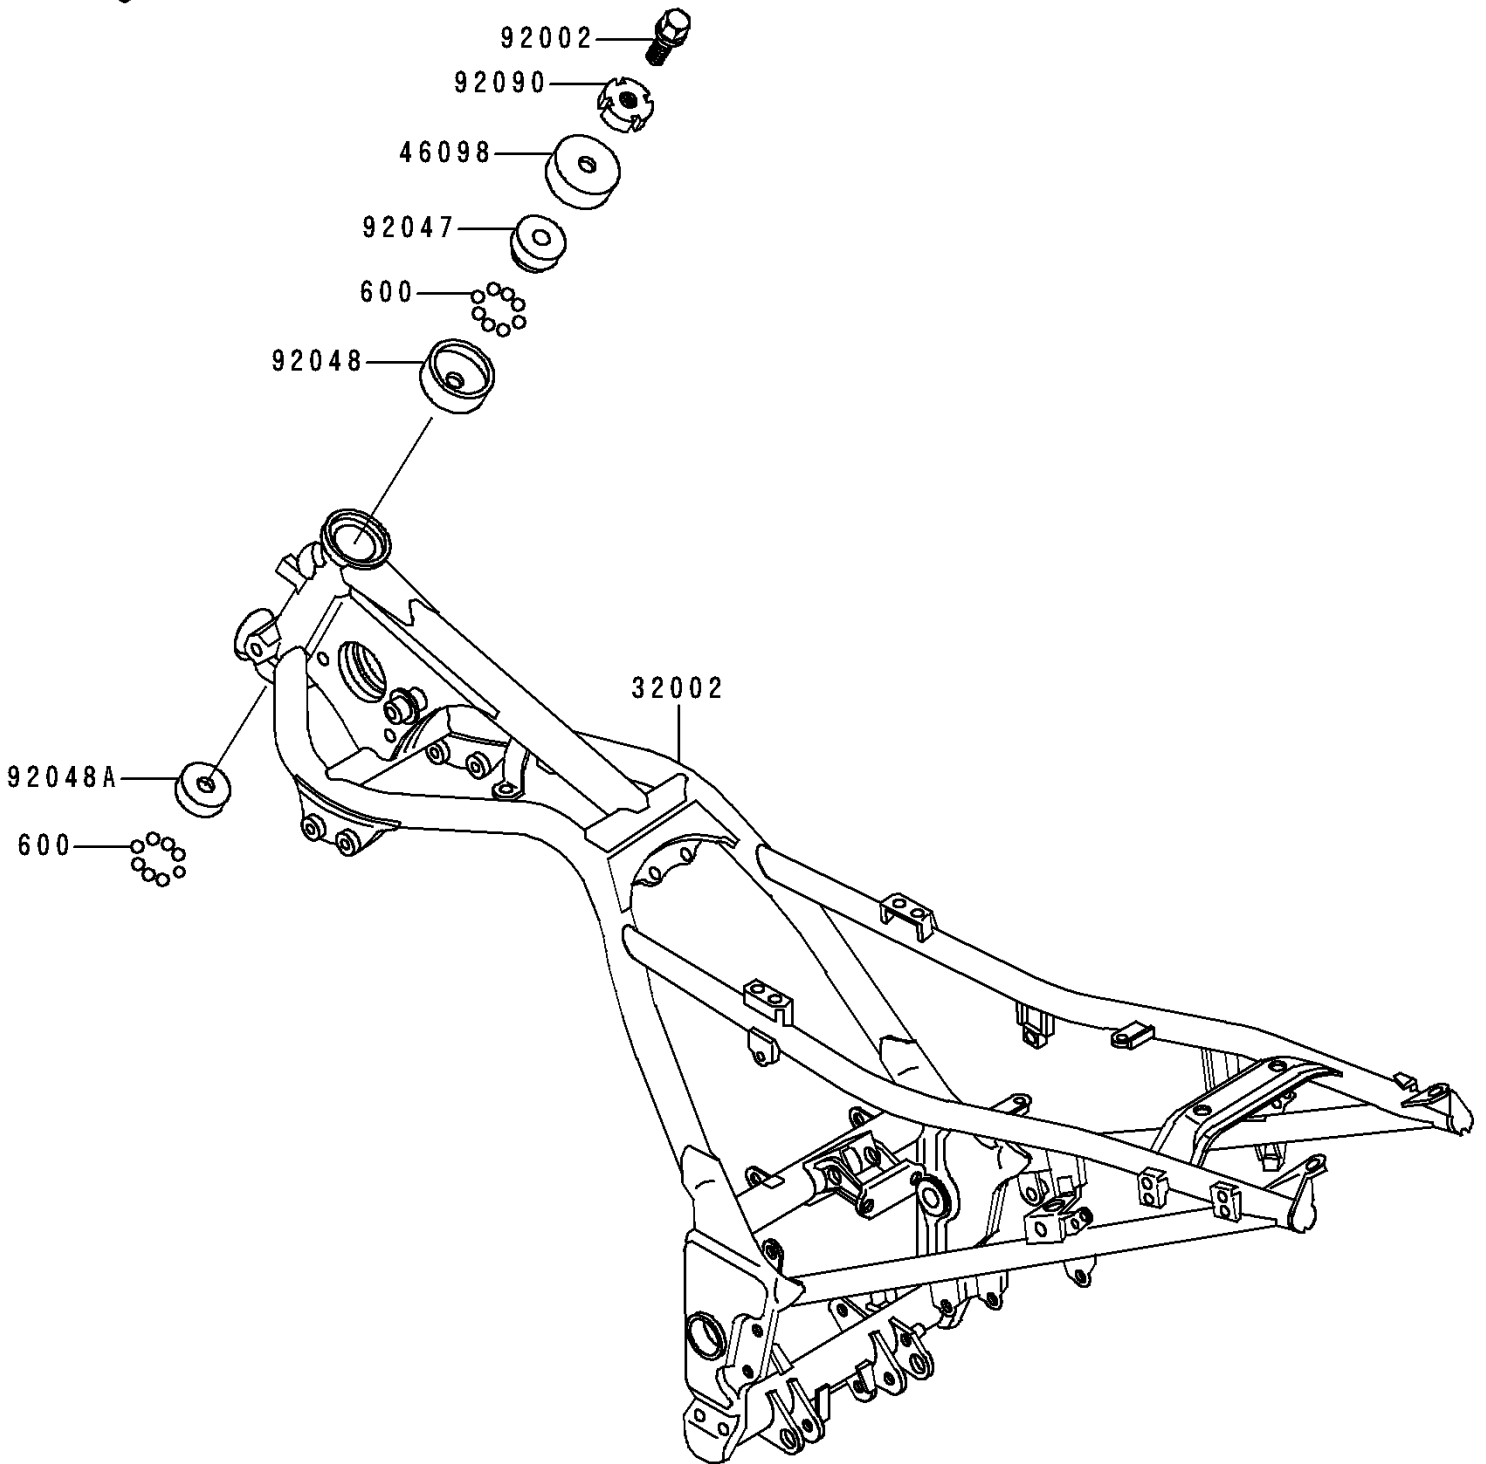

1995 Ninja[®] 250R PARTS DIAGRAM

Frame

F 2120

1995 Ninja® 250R PARTS LIST

Frame

ITEM NAME	PART NUMBER	QUANTITY
BALL-STEEL,1/4" (Ref # 600)	600A0800	39
FRAME-COMP (Ref # 32002)	32002-1944	1
CAP,STEERING STEM (Ref # 46098)	46098-016	1
BOLT,FLANGED,16X22 (Ref # 92002)	92002-1950	1
RACE,STEERING STEM BEARING (Ref # 92047)	92047-011	1
RACE,STEERING STEM BEARING (Ref # 92048)	92048-006	1
RACE,STEERING STEM BEARING (Ref # 92048A)	92048-008	1
NUT,30MM (Ref # 92090)	92090-007	1