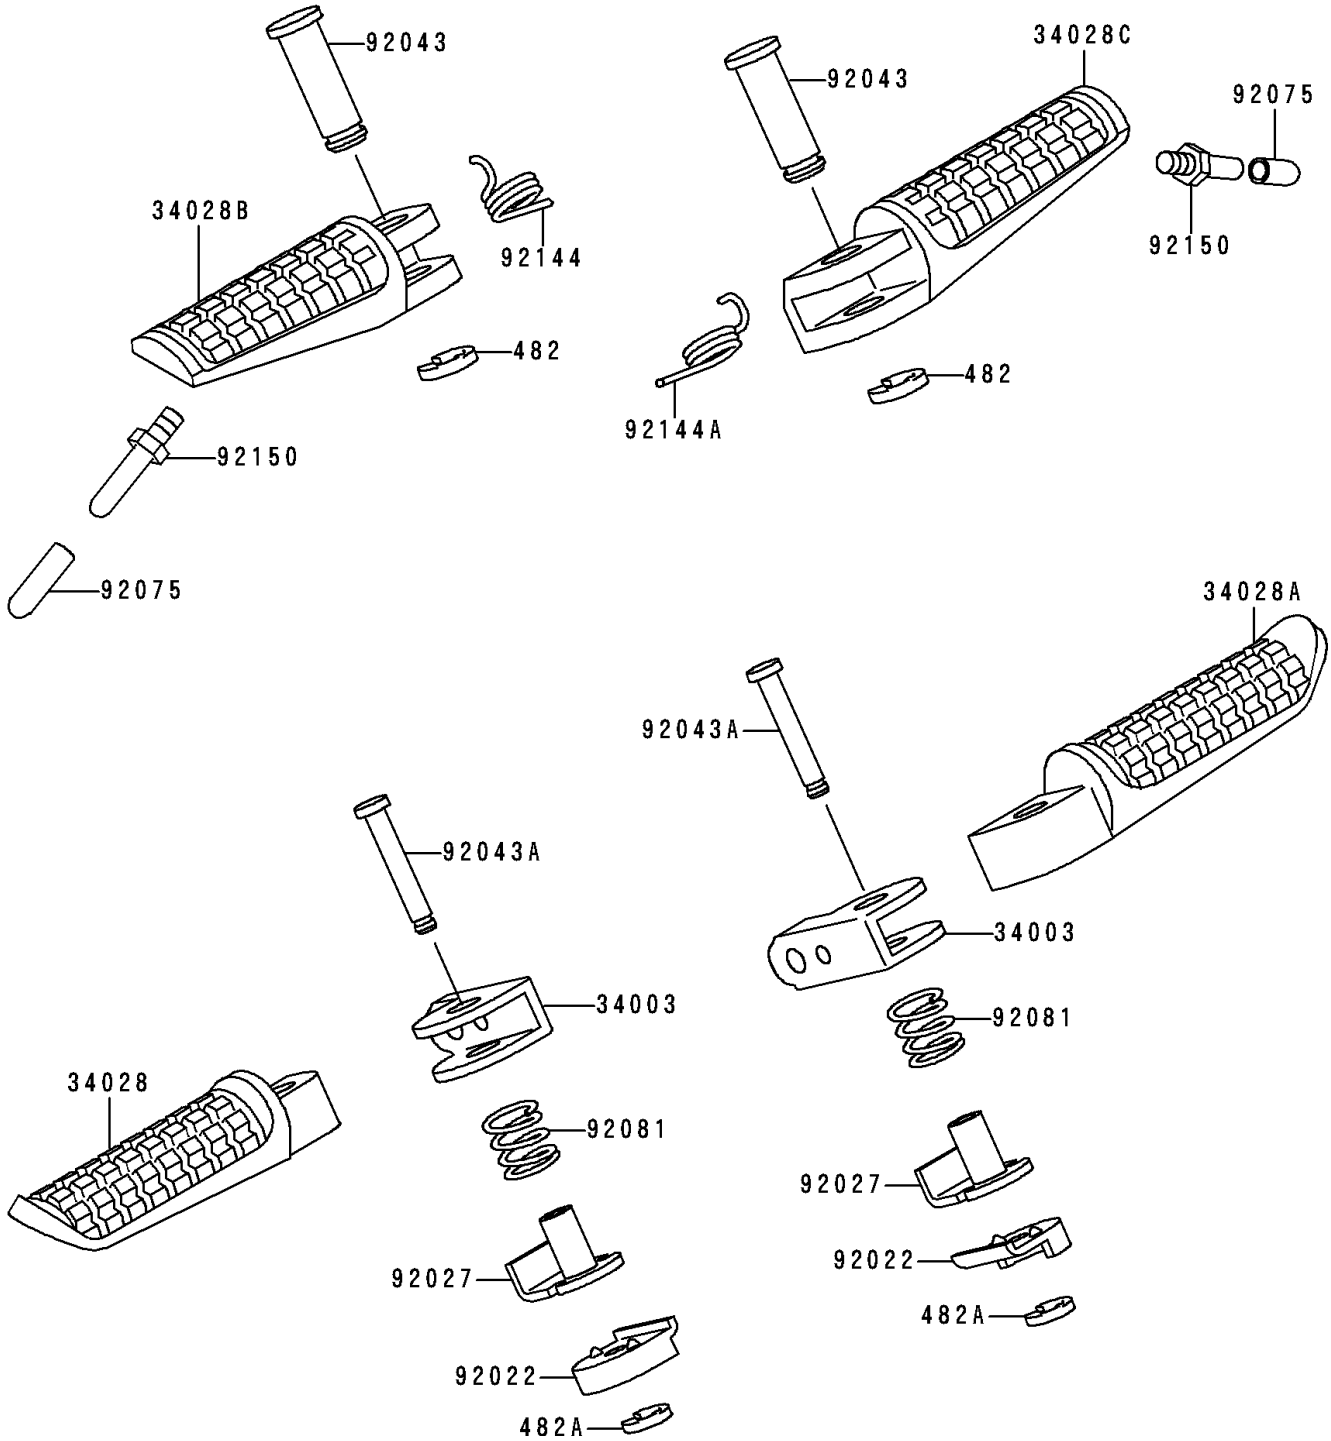

1993 Ninja® 250R PARTS DIAGRAM

Footrests

F2160

1993 Ninja® 250R PARTS LIST

Footrests

ITEM NAME	PART NUMBER	QUANTITY
CIRCLIP-TYPE-E,10MM (Ref # 482)	482L0100	2
CIRCLIP-TYPE-E,5MM (Ref # 482A)	482L5000	2
HOLDER-STEP,RR (Ref # 34003)	34003-1297	2
STEP,RR,LH (Ref # 34028)	34028-1191	1
STEP,RR,RH (Ref # 34028A)	34028-1192	1
STEP,FR,LH (Ref # 34028B)	34028-1334	1
STEP,FR,RH (Ref # 34028C)	34028-1335	1
WASHER,STOPPER (Ref # 92022)	92022-1661	2
COLLAR,STEP (Ref # 92027)	92027-1732	2
PIN,12X42.5 (Ref # 92043)	92043-1145	2
PIN,6X35.5 (Ref # 92043A)	92043-1294	2
DAMPER (Ref # 92075)	92075-1980	2
SPRING,STEP,RR (Ref # 92081)	92081-1612	2
SPRING,STEP RETURN,LH (Ref # 92144)	92144-1567	1
SPRING,STEP RETURN (Ref # 92144A)	92144-1568	1
BOLT (Ref # 92150)	92150-1002	2