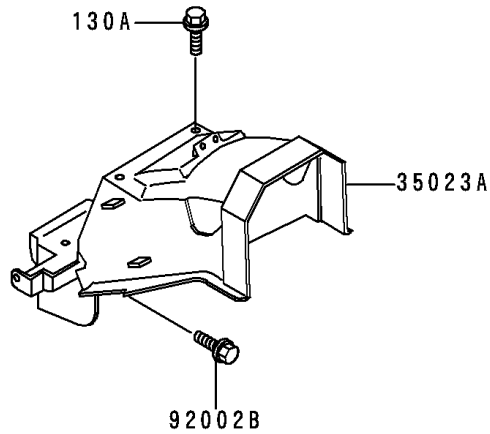

1992 Ninja® 250R PARTS DIAGRAM

Fenders

F2170

14024F

14024G

('92)

('93~'95)

1992 Ninja® 250R PARTS LIST

Fenders

ITEM NAME	PART NUMBER	QUANTITY
BOLT-FLANGED (Ref # 130)	130D0625	2
BOLT-FLANGED,6X16 (Ref # 130A)	130G0616	2
BRACKET,TAIL LAMP (Ref # 11045)	11045-1639	1
COVER,TAIL,EBONY/GRAY (Ref # 14024F)	14024-5204-FG	1
FENDER-ASSY-FRONT,EBONY (Ref # 35001)	35001-1130-H8	1
FENDER-REAR,RR,BLACK (Ref # 35023)	35023-1220-6Z	1
FENDER-REAR,FR (Ref # 35023A)	35023-1224	1
BOLT,6X20 (Ref # 92001)	92001-1773	4
BOLT,6X25 (Ref # 92002)	92002-1135	2
BOLT,FLANGED,8X16 (Ref # 92002A)	92002-1200	4
BOLT,6X14 (Ref # 92002B)	92002-1351	4
NUT,CLAMP,6MM (Ref # 92015)	92015-1678	4
CLAMP,CABLE (Ref # 92037)	92037-1459	1
CLAMP,HOSE (Ref # 92037A)	92037-1827	1
DAMPER (Ref # 92075)	92075-1867	2