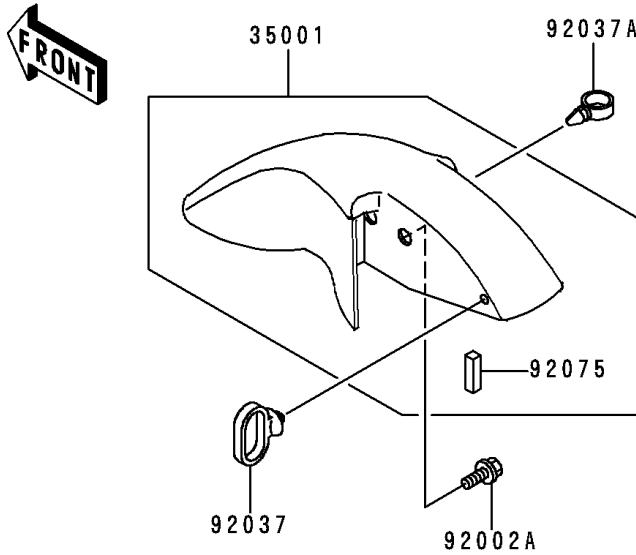

1992 Ninja® 250R PARTS DIAGRAM

Fenders

F2170

14024F

14024G

('92)

('93~'95)

1992 Ninja® 250R PARTS LIST

Fenders

ITEM NAME	PART NUMBER	QUANTITY
BOLT-FLANGED (Ref # 130)	130D0625	2
BOLT-FLANGED,6X16 (Ref # 130A)	130G0616	2
BRACKET,TAIL LAMP (Ref # 11045)	11045-1639	1
COVER,TAIL,EBONY/GRAY (Ref # 14024F)	14024-5204-FG	1
FENDER-ASSY-FRONT,EBONY (Ref # 35001)	35001-1130-H8	1
FENDER-REAR,RR,BLACK (Ref # 35023)	35023-1220-6Z	1
FENDER-REAR,FR (Ref # 35023A)	35023-1224	1
BOLT,6X20 (Ref # 92001)	92001-1773	4
BOLT,6X25 (Ref # 92002)	92002-1135	2
BOLT,FLANGED,8X16 (Ref # 92002A)	92002-1200	4
BOLT,6X14 (Ref # 92002B)	92002-1351	4
NUT,CLAMP,6MM (Ref # 92015)	92015-1678	4
CLAMP,CABLE (Ref # 92037)	92037-1459	1
CLAMP,HOSE (Ref # 92037A)	92037-1827	1
DAMPER (Ref # 92075)	92075-1867	2