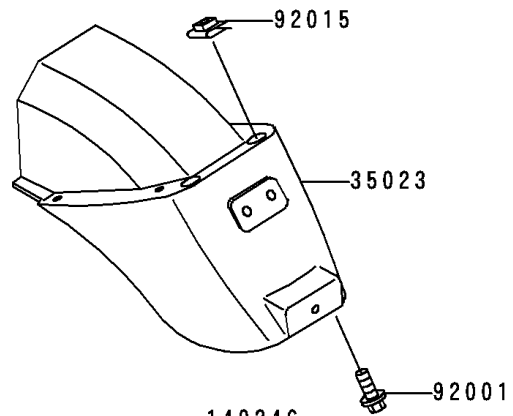

1992 Ninja® 250R PARTS DIAGRAM

Fenders

F2170

14024F

14024G

('92)

('93~'95)

1992 Ninja® 250R PARTS LIST

Fenders

ITEM NAME	PART NUMBER	QUANTITY
BOLT-FLANGED (Ref # 130)	130D0625	2
BOLT-FLANGED,6X16 (Ref # 130A)	130G0616	2
BRACKET,TAIL LAMP (Ref # 11045)	11045-1639	1
COVER,TAIL,EBONY/GRAY (Ref # 14024F)	14024-5204-FG	1
FENDER-ASSY-FRONT,EBONY (Ref # 35001)	35001-1130-H8	1
FENDER-REAR,RR,BLACK (Ref # 35023)	35023-1220-6Z	1
FENDER-REAR,FR (Ref # 35023A)	35023-1224	1
BOLT,6X20 (Ref # 92001)	92001-1773	4
BOLT,6X25 (Ref # 92002)	92002-1135	2
BOLT,FLANGED,8X16 (Ref # 92002A)	92002-1200	4
BOLT,6X14 (Ref # 92002B)	92002-1351	4
NUT,CLAMP,6MM (Ref # 92015)	92015-1678	4
CLAMP,CABLE (Ref # 92037)	92037-1459	1
CLAMP,HOSE (Ref # 92037A)	92037-1827	1
DAMPER (Ref # 92075)	92075-1867	2