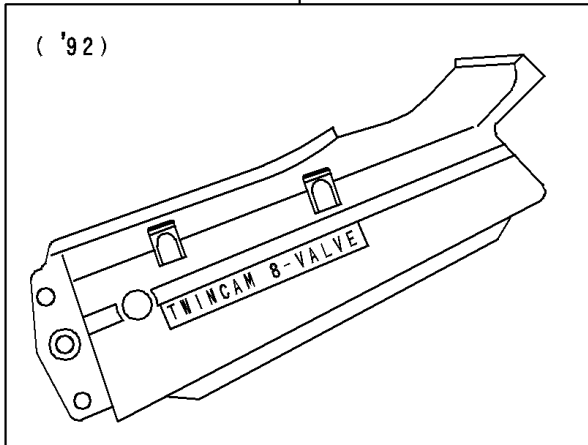

1992 Ninja® 250R PARTS DIAGRAM

Fenders

F2170

14024F

14024G

('92)

('93~'95)

1992 Ninja® 250R PARTS LIST

Fenders

ITEM NAME	PART NUMBER	QUANTITY
BOLT-FLANGED (Ref # 130)	130D0625	2
BOLT-FLANGED,6X16 (Ref # 130A)	130G0616	2
BRACKET,TAIL LAMP (Ref # 11045)	11045-1639	1
COVER,TAIL,EBONY/GRAY (Ref # 14024F)	14024-5204-FG	1
FENDER-ASSY-FRONT,EBONY (Ref # 35001)	35001-1130-H8	1
FENDER-REAR,RR,BLACK (Ref # 35023)	35023-1220-6Z	1
FENDER-REAR,FR (Ref # 35023A)	35023-1224	1
BOLT,6X20 (Ref # 92001)	92001-1773	4
BOLT,6X25 (Ref # 92002)	92002-1135	2
BOLT,FLANGED,8X16 (Ref # 92002A)	92002-1200	4
BOLT,6X14 (Ref # 92002B)	92002-1351	4
NUT,CLAMP,6MM (Ref # 92015)	92015-1678	4
CLAMP,CABLE (Ref # 92037)	92037-1459	1
CLAMP,HOSE (Ref # 92037A)	92037-1827	1
DAMPER (Ref # 92075)	92075-1867	2