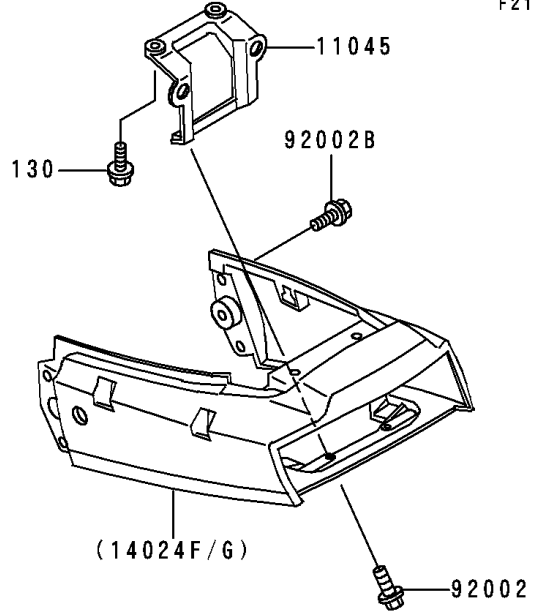

1992 Ninja® 250R PARTS DIAGRAM

Fenders

F2170

14024F

14024G

('92)

('93~'95)

1992 Ninja® 250R PARTS LIST

Fenders

ITEM NAME	PART NUMBER	QUANTITY
BOLT-FLANGED (Ref # 130)	130D0625	2
BOLT-FLANGED,6X16 (Ref # 130A)	130G0616	2
BRACKET,TAIL LAMP (Ref # 11045)	11045-1639	1
COVER,TAIL,EBONY/GRAY (Ref # 14024F)	14024-5204-FG	1
FENDER-ASSY-FRONT,EBONY (Ref # 35001)	35001-1130-H8	1
FENDER-REAR,RR,BLACK (Ref # 35023)	35023-1220-6Z	1
FENDER-REAR,FR (Ref # 35023A)	35023-1224	1
BOLT,6X20 (Ref # 92001)	92001-1773	4
BOLT,6X25 (Ref # 92002)	92002-1135	2
BOLT,FLANGED,8X16 (Ref # 92002A)	92002-1200	4
BOLT,6X14 (Ref # 92002B)	92002-1351	4
NUT,CLAMP,6MM (Ref # 92015)	92015-1678	4
CLAMP,CABLE (Ref # 92037)	92037-1459	1
CLAMP,HOSE (Ref # 92037A)	92037-1827	1
DAMPER (Ref # 92075)	92075-1867	2