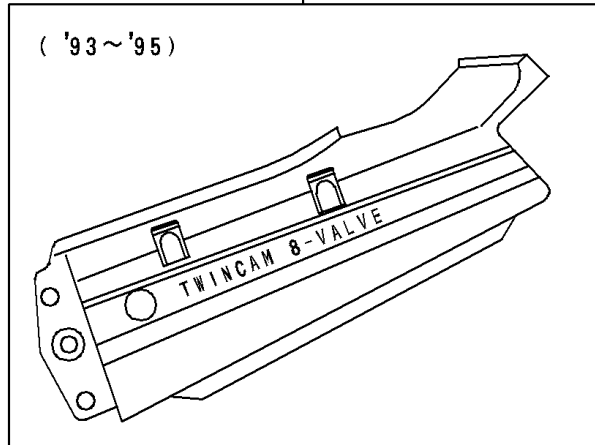

1992 Ninja® 250R PARTS DIAGRAM

Fenders

F2170

14024F

14024G

('92)

('93~'95)

1992 Ninja® 250R PARTS LIST

Fenders

ITEM NAME	PART NUMBER	QUANTITY
BOLT-FLANGED (Ref # 130)	130D0625	2
BOLT-FLANGED,6X16 (Ref # 130A)	130G0616	2
BRACKET,TAIL LAMP (Ref # 11045)	11045-1639	1
COVER,TAIL,EBONY/GRAY (Ref # 14024F)	14024-5204-FG	1
FENDER-ASSY-FRONT,EBONY (Ref # 35001)	35001-1130-H8	1
FENDER-REAR,RR,BLACK (Ref # 35023)	35023-1220-6Z	1
FENDER-REAR,FR (Ref # 35023A)	35023-1224	1
BOLT,6X20 (Ref # 92001)	92001-1773	4
BOLT,6X25 (Ref # 92002)	92002-1135	2
BOLT,FLANGED,8X16 (Ref # 92002A)	92002-1200	4
BOLT,6X14 (Ref # 92002B)	92002-1351	4
NUT,CLAMP,6MM (Ref # 92015)	92015-1678	4
CLAMP,CABLE (Ref # 92037)	92037-1459	1
CLAMP,HOSE (Ref # 92037A)	92037-1827	1
DAMPER (Ref # 92075)	92075-1867	2