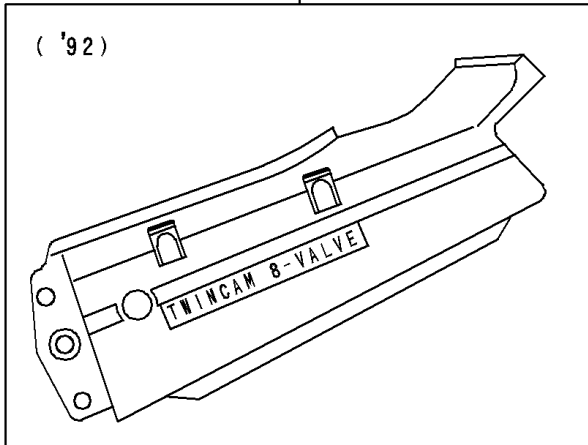

1993 Ninja® 250R PARTS DIAGRAM

Fenders

F2170

14024F

14024G

('92)

('93~'95)

1993 Ninja® 250R PARTS LIST

Fenders

ITEM NAME	PART NUMBER	QUANTITY
BOLT-FLANGED (Ref # 130)	130D0625	2
BOLT-FLANGED,6X16 (Ref # 130A)	130G0616	2
BRACKET,TAIL LAMP (Ref # 11045)	11045-1639	1
COVER,TAIL,EBONY (Ref # 14024G)	14024-5216-H8	1
FENDER-ASSY-FRONT,EBONY (Ref # 35001)	35001-1130-H8	1
FENDER-REAR,RR,BLACK (Ref # 35023)	35023-1220-6Z	1
FENDER-REAR,FR (Ref # 35023A)	35023-1224	1
BOLT,6X20 (Ref # 92001)	92001-1773	4
BOLT,6X25 (Ref # 92002)	92002-1135	2
BOLT,FLANGED,8X16 (Ref # 92002A)	92002-1200	4
BOLT,6X14 (Ref # 92002B)	92002-1351	4
NUT,CLAMP,6MM (Ref # 92015)	92015-1678	4
CLAMP,CABLE (Ref # 92037)	92037-1459	1
CLAMP,HOSE (Ref # 92037A)	92037-1827	1
DAMPER (Ref # 92075)	92075-1867	2