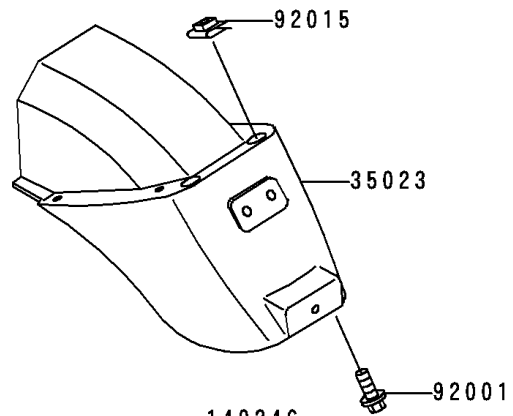

1993 Ninja® 250R PARTS DIAGRAM

Fenders

F2170

1993 Ninja® 250R PARTS LIST

Fenders

ITEM NAME	PART NUMBER	QUANTITY
BOLT-FLANGED (Ref # 130)	130D0625	2
BOLT-FLANGED,6X16 (Ref # 130A)	130G0616	2
BRACKET,TAIL LAMP (Ref # 11045)	11045-1639	1
COVER,TAIL,EBONY (Ref # 14024G)	14024-5216-H8	1
FENDER-ASSY-FRONT,EBONY (Ref # 35001)	35001-1130-H8	1
FENDER-REAR,RR,BLACK (Ref # 35023)	35023-1220-6Z	1
FENDER-REAR,FR (Ref # 35023A)	35023-1224	1
BOLT,6X20 (Ref # 92001)	92001-1773	4
BOLT,6X25 (Ref # 92002)	92002-1135	2
BOLT,FLANGED,8X16 (Ref # 92002A)	92002-1200	4
BOLT,6X14 (Ref # 92002B)	92002-1351	4
NUT,CLAMP,6MM (Ref # 92015)	92015-1678	4
CLAMP,CABLE (Ref # 92037)	92037-1459	1
CLAMP,HOSE (Ref # 92037A)	92037-1827	1
DAMPER (Ref # 92075)	92075-1867	2