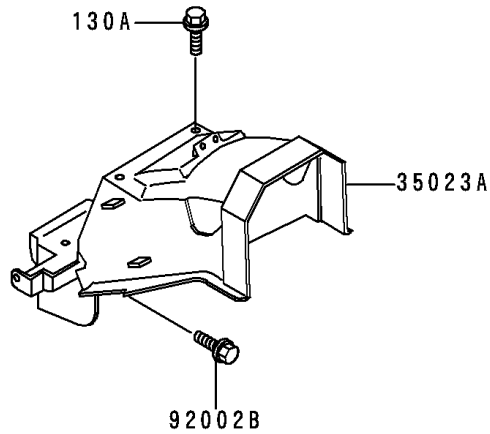

1993 Ninja® 250R PARTS DIAGRAM

Fenders

F2170

14024F

14024G

('92)

('93~'95)

1993 Ninja® 250R PARTS LIST

Fenders

ITEM NAME	PART NUMBER	QUANTITY
BOLT-FLANGED (Ref # 130)	130D0625	2
BOLT-FLANGED,6X16 (Ref # 130A)	130G0616	2
BRACKET,TAIL LAMP (Ref # 11045)	11045-1639	1
COVER,TAIL,EBONY (Ref # 14024G)	14024-5216-H8	1
FENDER-ASSY-FRONT,EBONY (Ref # 35001)	35001-1130-H8	1
FENDER-REAR,RR,BLACK (Ref # 35023)	35023-1220-6Z	1
FENDER-REAR,FR (Ref # 35023A)	35023-1224	1
BOLT,6X20 (Ref # 92001)	92001-1773	4
BOLT,6X25 (Ref # 92002)	92002-1135	2
BOLT,FLANGED,8X16 (Ref # 92002A)	92002-1200	4
BOLT,6X14 (Ref # 92002B)	92002-1351	4
NUT,CLAMP,6MM (Ref # 92015)	92015-1678	4
CLAMP,CABLE (Ref # 92037)	92037-1459	1
CLAMP,HOSE (Ref # 92037A)	92037-1827	1
DAMPER (Ref # 92075)	92075-1867	2