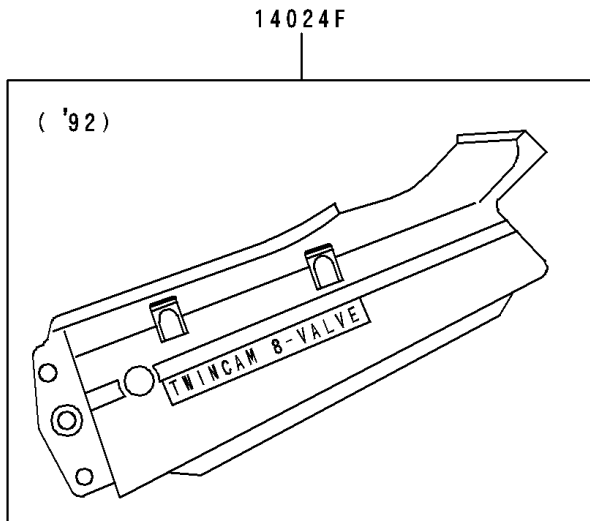

1993 Ninja® 250R PARTS DIAGRAM

Fenders

F2170

1993 Ninja® 250R PARTS LIST

Fenders

ITEM NAME	PART NUMBER	QUANTITY
BOLT-FLANGED (Ref # 130)	130D0625	2
BOLT-FLANGED,6X16 (Ref # 130A)	130G0616	2
BRACKET,TAIL LAMP (Ref # 11045)	11045-1639	1
COVER,TAIL,EBONY (Ref # 14024G)	14024-5216-H8	1
FENDER-ASSY-FRONT,EBONY (Ref # 35001)	35001-1130-H8	1
FENDER-REAR,RR,BLACK (Ref # 35023)	35023-1220-6Z	1
FENDER-REAR,FR (Ref # 35023A)	35023-1224	1
BOLT,6X20 (Ref # 92001)	92001-1773	4
BOLT,6X25 (Ref # 92002)	92002-1135	2
BOLT,FLANGED,8X16 (Ref # 92002A)	92002-1200	4
BOLT,6X14 (Ref # 92002B)	92002-1351	4
NUT,CLAMP,6MM (Ref # 92015)	92015-1678	4
CLAMP,CABLE (Ref # 92037)	92037-1459	1
CLAMP,HOSE (Ref # 92037A)	92037-1827	1
DAMPER (Ref # 92075)	92075-1867	2