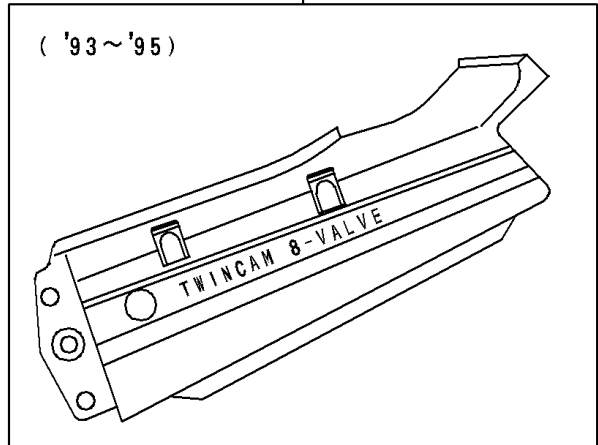

1993 Ninja® 250R PARTS DIAGRAM

Fenders

F2170

14024F

14024G

('92)

('93~'95)

1993 Ninja® 250R PARTS LIST

Fenders

ITEM NAME	PART NUMBER	QUANTITY
BOLT-FLANGED (Ref # 130)	130D0625	2
BOLT-FLANGED,6X16 (Ref # 130A)	130G0616	2
BRACKET,TAIL LAMP (Ref # 11045)	11045-1639	1
COVER,TAIL,EBONY (Ref # 14024G)	14024-5216-H8	1
FENDER-ASSY-FRONT,EBONY (Ref # 35001)	35001-1130-H8	1
FENDER-REAR,RR,BLACK (Ref # 35023)	35023-1220-6Z	1
FENDER-REAR,FR (Ref # 35023A)	35023-1224	1
BOLT,6X20 (Ref # 92001)	92001-1773	4
BOLT,6X25 (Ref # 92002)	92002-1135	2
BOLT,FLANGED,8X16 (Ref # 92002A)	92002-1200	4
BOLT,6X14 (Ref # 92002B)	92002-1351	4
NUT,CLAMP,6MM (Ref # 92015)	92015-1678	4
CLAMP,CABLE (Ref # 92037)	92037-1459	1
CLAMP,HOSE (Ref # 92037A)	92037-1827	1
DAMPER (Ref # 92075)	92075-1867	2