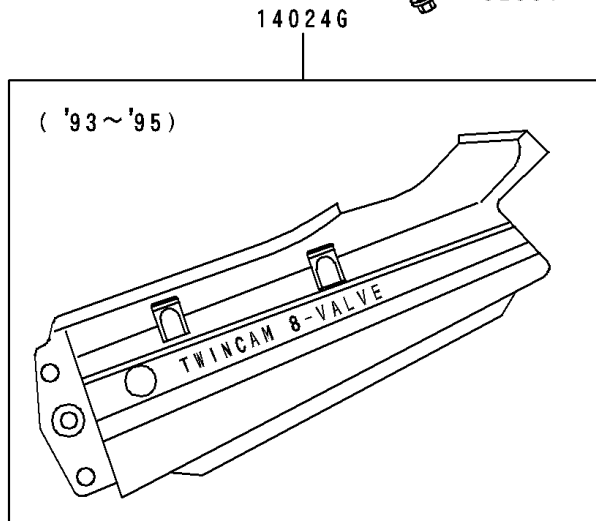

1993 Ninja® 250R PARTS DIAGRAM

Fenders

F2170

1993 Ninja® 250R PARTS LIST

Fenders

ITEM NAME	PART NUMBER	QUANTITY
BOLT-FLANGED (Ref # 130)	130D0625	2
BOLT-FLANGED,6X16 (Ref # 130A)	130G0616	2
BRACKET,TAIL LAMP (Ref # 11045)	11045-1639	1
COVER,TAIL,EBONY (Ref # 14024G)	14024-5216-H8	1
FENDER-ASSY-FRONT,EBONY (Ref # 35001)	35001-1130-H8	1
FENDER-REAR,RR,BLACK (Ref # 35023)	35023-1220-6Z	1
FENDER-REAR,FR (Ref # 35023A)	35023-1224	1
BOLT,6X20 (Ref # 92001)	92001-1773	4
BOLT,6X25 (Ref # 92002)	92002-1135	2
BOLT,FLANGED,8X16 (Ref # 92002A)	92002-1200	4
BOLT,6X14 (Ref # 92002B)	92002-1351	4
NUT,CLAMP,6MM (Ref # 92015)	92015-1678	4
CLAMP,CABLE (Ref # 92037)	92037-1459	1
CLAMP,HOSE (Ref # 92037A)	92037-1827	1
DAMPER (Ref # 92075)	92075-1867	2