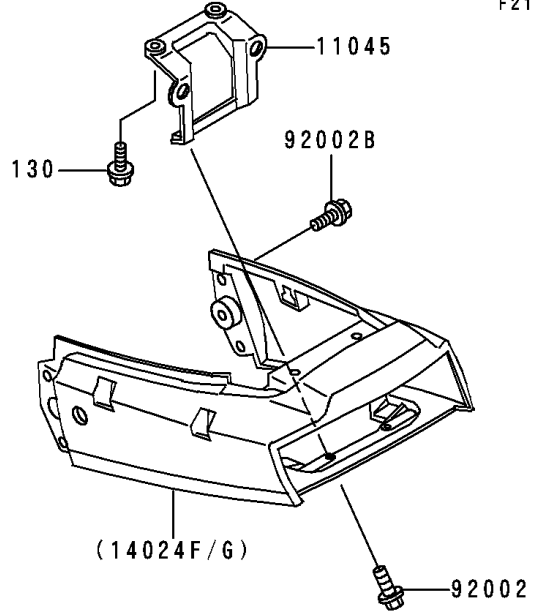

1993 Ninja® 250R PARTS DIAGRAM

Fenders

F2170

1993 Ninja® 250R PARTS LIST

Fenders

ITEM NAME	PART NUMBER	QUANTITY
BOLT-FLANGED (Ref # 130)	130D0625	2
BOLT-FLANGED,6X16 (Ref # 130A)	130G0616	2
BRACKET,TAIL LAMP (Ref # 11045)	11045-1639	1
COVER,TAIL,EBONY (Ref # 14024G)	14024-5216-H8	1
FENDER-ASSY-FRONT,EBONY (Ref # 35001)	35001-1130-H8	1
FENDER-REAR,RR,BLACK (Ref # 35023)	35023-1220-6Z	1
FENDER-REAR,FR (Ref # 35023A)	35023-1224	1
BOLT,6X20 (Ref # 92001)	92001-1773	4
BOLT,6X25 (Ref # 92002)	92002-1135	2
BOLT,FLANGED,8X16 (Ref # 92002A)	92002-1200	4
BOLT,6X14 (Ref # 92002B)	92002-1351	4
NUT,CLAMP,6MM (Ref # 92015)	92015-1678	4
CLAMP,CABLE (Ref # 92037)	92037-1459	1
CLAMP,HOSE (Ref # 92037A)	92037-1827	1
DAMPER (Ref # 92075)	92075-1867	2