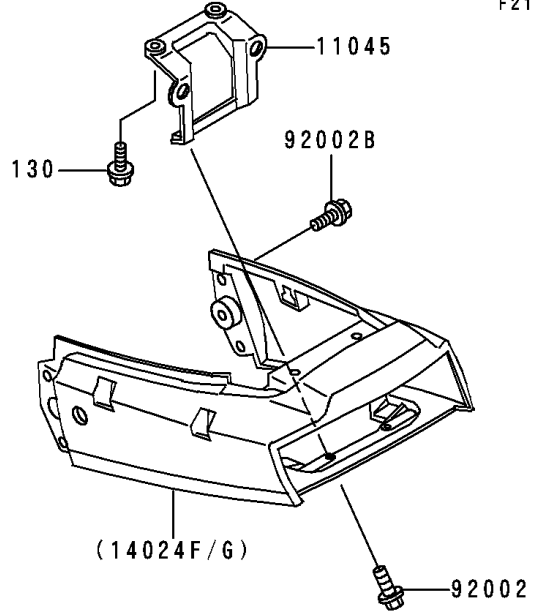

1993 Ninja® 250R PARTS DIAGRAM

Fenders

F2170

14024F

14024G

('92)

('93~'95)

1993 Ninja® 250R PARTS LIST

Fenders

ITEM NAME	PART NUMBER	QUANTITY
BOLT-FLANGED (Ref # 130)	130D0625	2
BOLT-FLANGED,6X16 (Ref # 130A)	130G0616	2
BRACKET,TAIL LAMP (Ref # 11045)	11045-1639	1
COVER,TAIL,EBONY (Ref # 14024G)	14024-5216-H8	1
FENDER-ASSY-FRONT,EBONY (Ref # 35001)	35001-1130-H8	1
FENDER-REAR,RR,BLACK (Ref # 35023)	35023-1220-6Z	1
FENDER-REAR,FR (Ref # 35023A)	35023-1224	1
BOLT,6X20 (Ref # 92001)	92001-1773	4
BOLT,6X25 (Ref # 92002)	92002-1135	2
BOLT,FLANGED,8X16 (Ref # 92002A)	92002-1200	4
BOLT,6X14 (Ref # 92002B)	92002-1351	4
NUT,CLAMP,6MM (Ref # 92015)	92015-1678	4
CLAMP,CABLE (Ref # 92037)	92037-1459	1
CLAMP,HOSE (Ref # 92037A)	92037-1827	1
DAMPER (Ref # 92075)	92075-1867	2