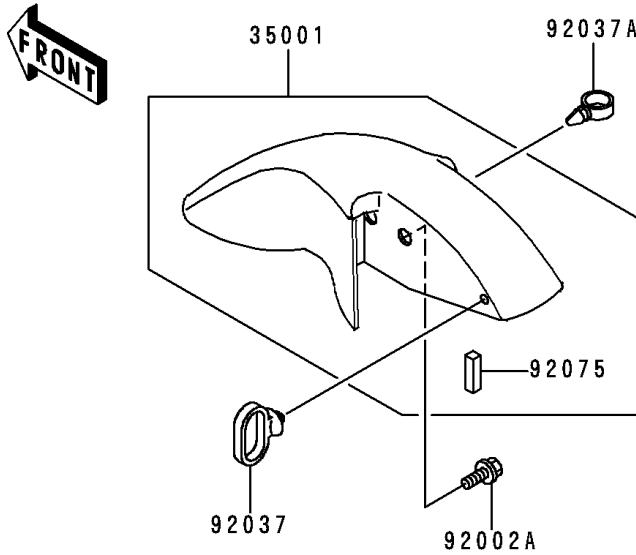

1993 Ninja® 250R PARTS DIAGRAM

Fenders

F2170

1993 Ninja® 250R PARTS LIST

Fenders

ITEM NAME	PART NUMBER	QUANTITY
BOLT-FLANGED (Ref # 130)	130D0625	2
BOLT-FLANGED,6X16 (Ref # 130A)	130G0616	2
BRACKET,TAIL LAMP (Ref # 11045)	11045-1639	1
COVER,TAIL,EBONY (Ref # 14024G)	14024-5216-H8	1
FENDER-ASSY-FRONT,EBONY (Ref # 35001)	35001-1130-H8	1
FENDER-REAR,RR,BLACK (Ref # 35023)	35023-1220-6Z	1
FENDER-REAR,FR (Ref # 35023A)	35023-1224	1
BOLT,6X20 (Ref # 92001)	92001-1773	4
BOLT,6X25 (Ref # 92002)	92002-1135	2
BOLT,FLANGED,8X16 (Ref # 92002A)	92002-1200	4
BOLT,6X14 (Ref # 92002B)	92002-1351	4
NUT,CLAMP,6MM (Ref # 92015)	92015-1678	4
CLAMP,CABLE (Ref # 92037)	92037-1459	1
CLAMP,HOSE (Ref # 92037A)	92037-1827	1
DAMPER (Ref # 92075)	92075-1867	2