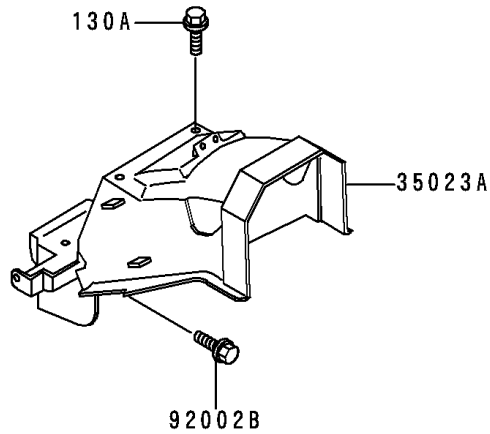

1993 Ninja® 250R PARTS DIAGRAM

Fenders

F2170

1993 Ninja® 250R PARTS LIST

Fenders

ITEM NAME	PART NUMBER	QUANTITY
BOLT-FLANGED (Ref # 130)	130D0625	2
BOLT-FLANGED,6X16 (Ref # 130A)	130G0616	2
BRACKET,TAIL LAMP (Ref # 11045)	11045-1639	1
COVER,TAIL,EBONY (Ref # 14024G)	14024-5216-H8	1
FENDER-ASSY-FRONT,EBONY (Ref # 35001)	35001-1130-H8	1
FENDER-REAR,RR,BLACK (Ref # 35023)	35023-1220-6Z	1
FENDER-REAR,FR (Ref # 35023A)	35023-1224	1
BOLT,6X20 (Ref # 92001)	92001-1773	4
BOLT,6X25 (Ref # 92002)	92002-1135	2
BOLT,FLANGED,8X16 (Ref # 92002A)	92002-1200	4
BOLT,6X14 (Ref # 92002B)	92002-1351	4
NUT,CLAMP,6MM (Ref # 92015)	92015-1678	4
CLAMP,CABLE (Ref # 92037)	92037-1459	1
CLAMP,HOSE (Ref # 92037A)	92037-1827	1
DAMPER (Ref # 92075)	92075-1867	2