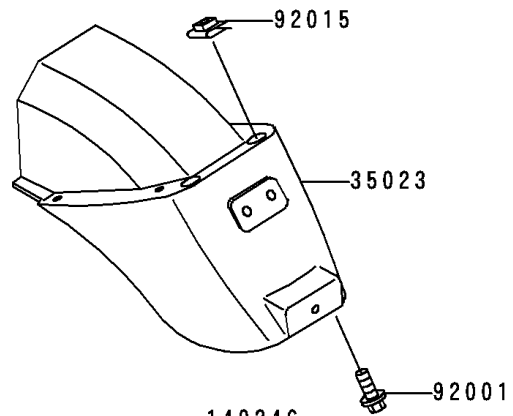

1993 Ninja® 250R PARTS DIAGRAM

Fenders

F2170

14024F

14024G

('92)

('93~'95)

1993 Ninja® 250R PARTS LIST

Fenders

ITEM NAME	PART NUMBER	QUANTITY
BOLT-FLANGED (Ref # 130)	130D0625	2
BOLT-FLANGED,6X16 (Ref # 130A)	130G0616	2
BRACKET,TAIL LAMP (Ref # 11045)	11045-1639	1
COVER,TAIL,EBONY (Ref # 14024G)	14024-5216-H8	1
FENDER-ASSY-FRONT,EBONY (Ref # 35001)	35001-1130-H8	1
FENDER-REAR,RR,BLACK (Ref # 35023)	35023-1220-6Z	1
FENDER-REAR,FR (Ref # 35023A)	35023-1224	1
BOLT,6X20 (Ref # 92001)	92001-1773	4
BOLT,6X25 (Ref # 92002)	92002-1135	2
BOLT,FLANGED,8X16 (Ref # 92002A)	92002-1200	4
BOLT,6X14 (Ref # 92002B)	92002-1351	4
NUT,CLAMP,6MM (Ref # 92015)	92015-1678	4
CLAMP,CABLE (Ref # 92037)	92037-1459	1
CLAMP,HOSE (Ref # 92037A)	92037-1827	1
DAMPER (Ref # 92075)	92075-1867	2