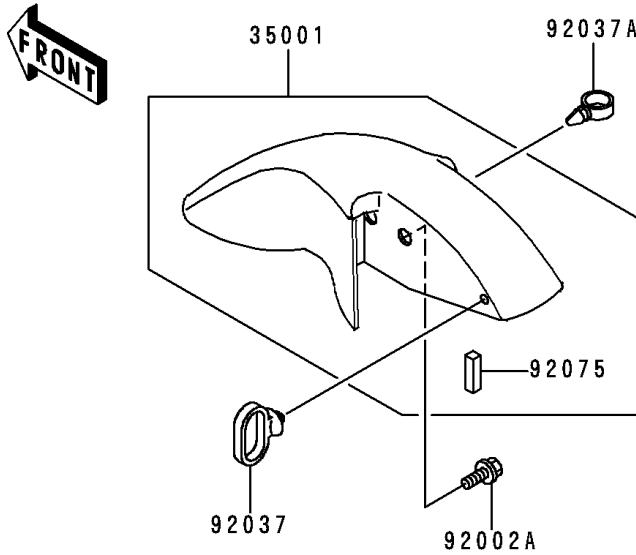

1993 Ninja® 250R PARTS DIAGRAM

Fenders

F2170

14024F

14024G

('92)

('93~'95)

1993 Ninja® 250R PARTS LIST

Fenders

ITEM NAME	PART NUMBER	QUANTITY
BOLT-FLANGED (Ref # 130)	130D0625	2
BOLT-FLANGED,6X16 (Ref # 130A)	130G0616	2
BRACKET,TAIL LAMP (Ref # 11045)	11045-1639	1
COVER,TAIL,EBONY (Ref # 14024G)	14024-5216-H8	1
FENDER-ASSY-FRONT,EBONY (Ref # 35001)	35001-1130-H8	1
FENDER-REAR,RR,BLACK (Ref # 35023)	35023-1220-6Z	1
FENDER-REAR,FR (Ref # 35023A)	35023-1224	1
BOLT,6X20 (Ref # 92001)	92001-1773	4
BOLT,6X25 (Ref # 92002)	92002-1135	2
BOLT,FLANGED,8X16 (Ref # 92002A)	92002-1200	4
BOLT,6X14 (Ref # 92002B)	92002-1351	4
NUT,CLAMP,6MM (Ref # 92015)	92015-1678	4
CLAMP,CABLE (Ref # 92037)	92037-1459	1
CLAMP,HOSE (Ref # 92037A)	92037-1827	1
DAMPER (Ref # 92075)	92075-1867	2