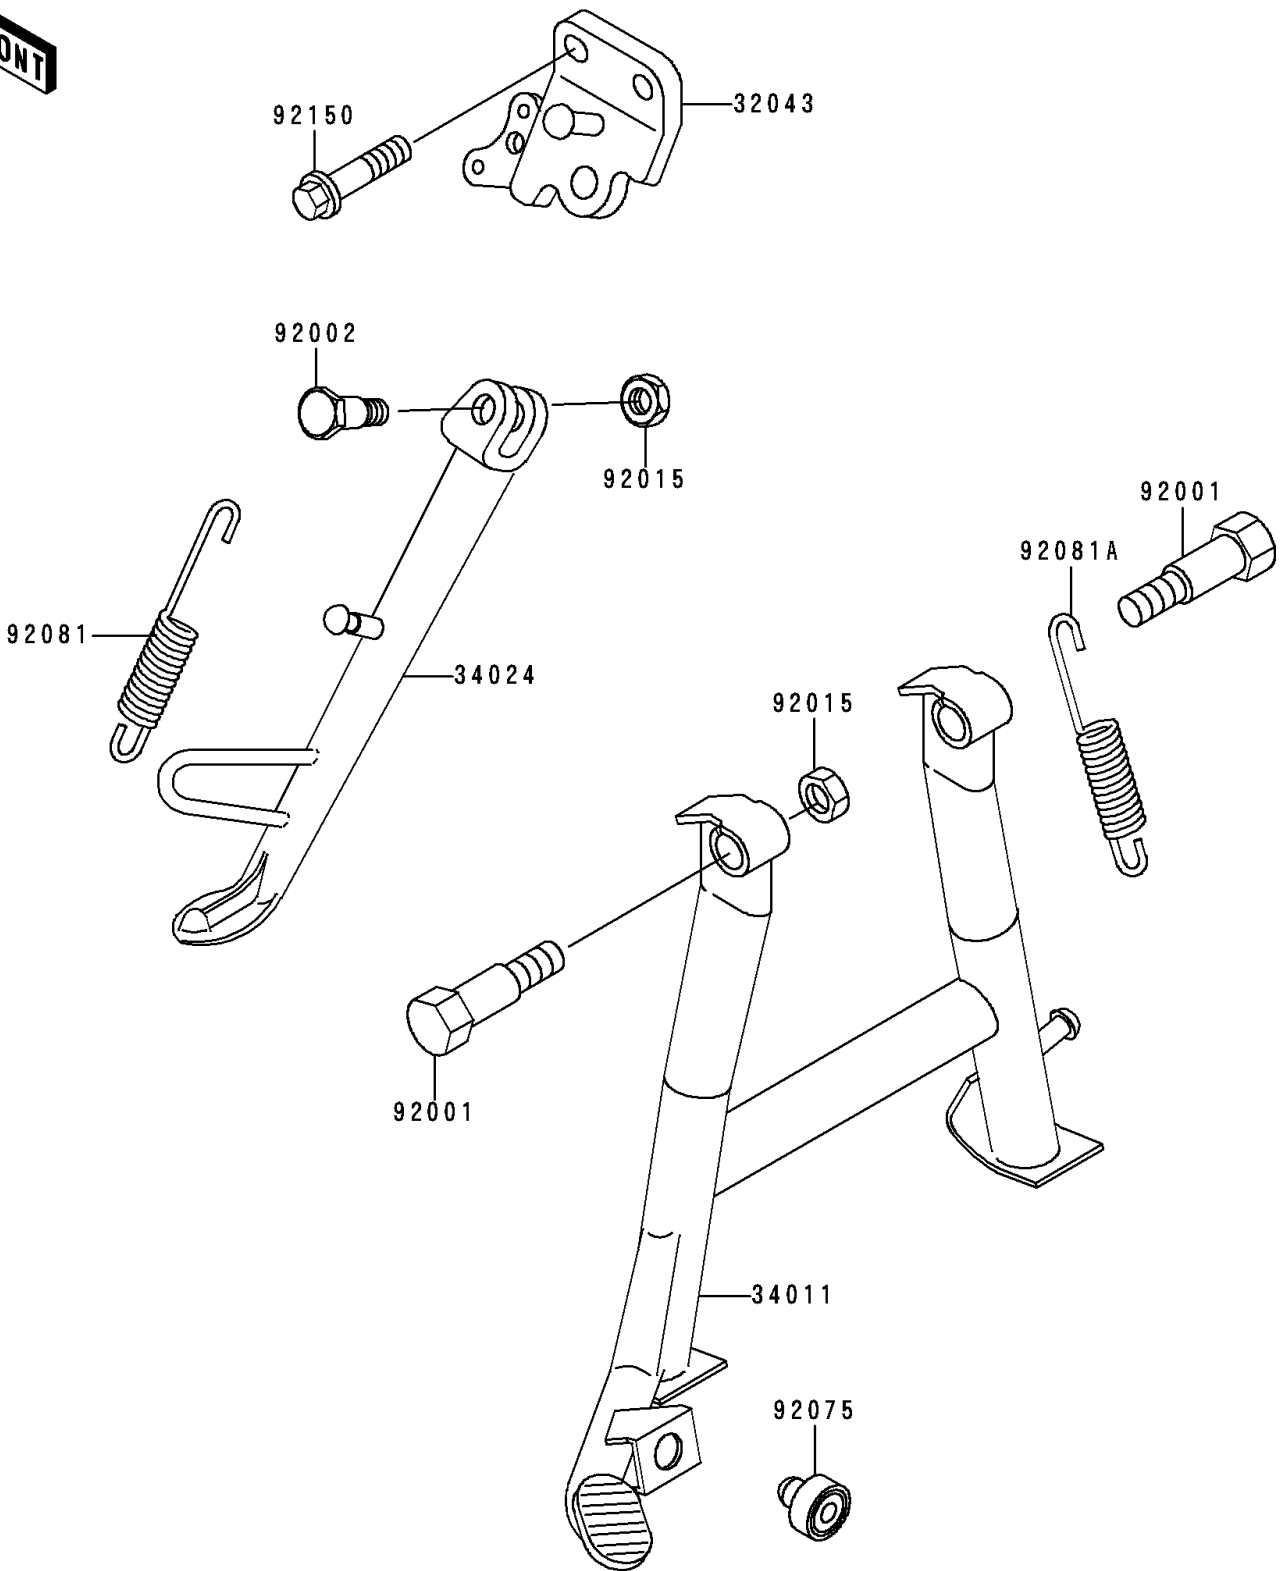

# 1992 Ninja® 250R PARTS DIAGRAM

Stand(s)

F2190

# 1992 Ninja® 250R PARTS LIST

Stand(s)

ITEM NAME	PART NUMBER	QUANTITY
BRACKET-STAND,SIDE (Ref # 32043)	32043-1317	1
STAND-CENTER (Ref # 34011)	34011-1128	1
STAND-SIDE (Ref # 34024)	34024-1230	1
BOLT,CENTER STAND (Ref # 92001)	92001-1214	2
BOLT,SIDE STAND (Ref # 92002)	92002-1813	1
NUT,LOCK,10MM,BLACK (Ref # 92015)	92015-1188	3
DAMPER (Ref # 92075)	92075-015	1
SPRING,SIDE STAND (Ref # 92081)	92081-1727	1
SPRING,CENTER STAND (Ref # 92081A)	92081-1834	1
BOLT,FLANGED,10X25 (Ref # 92150)	92150-1065	2