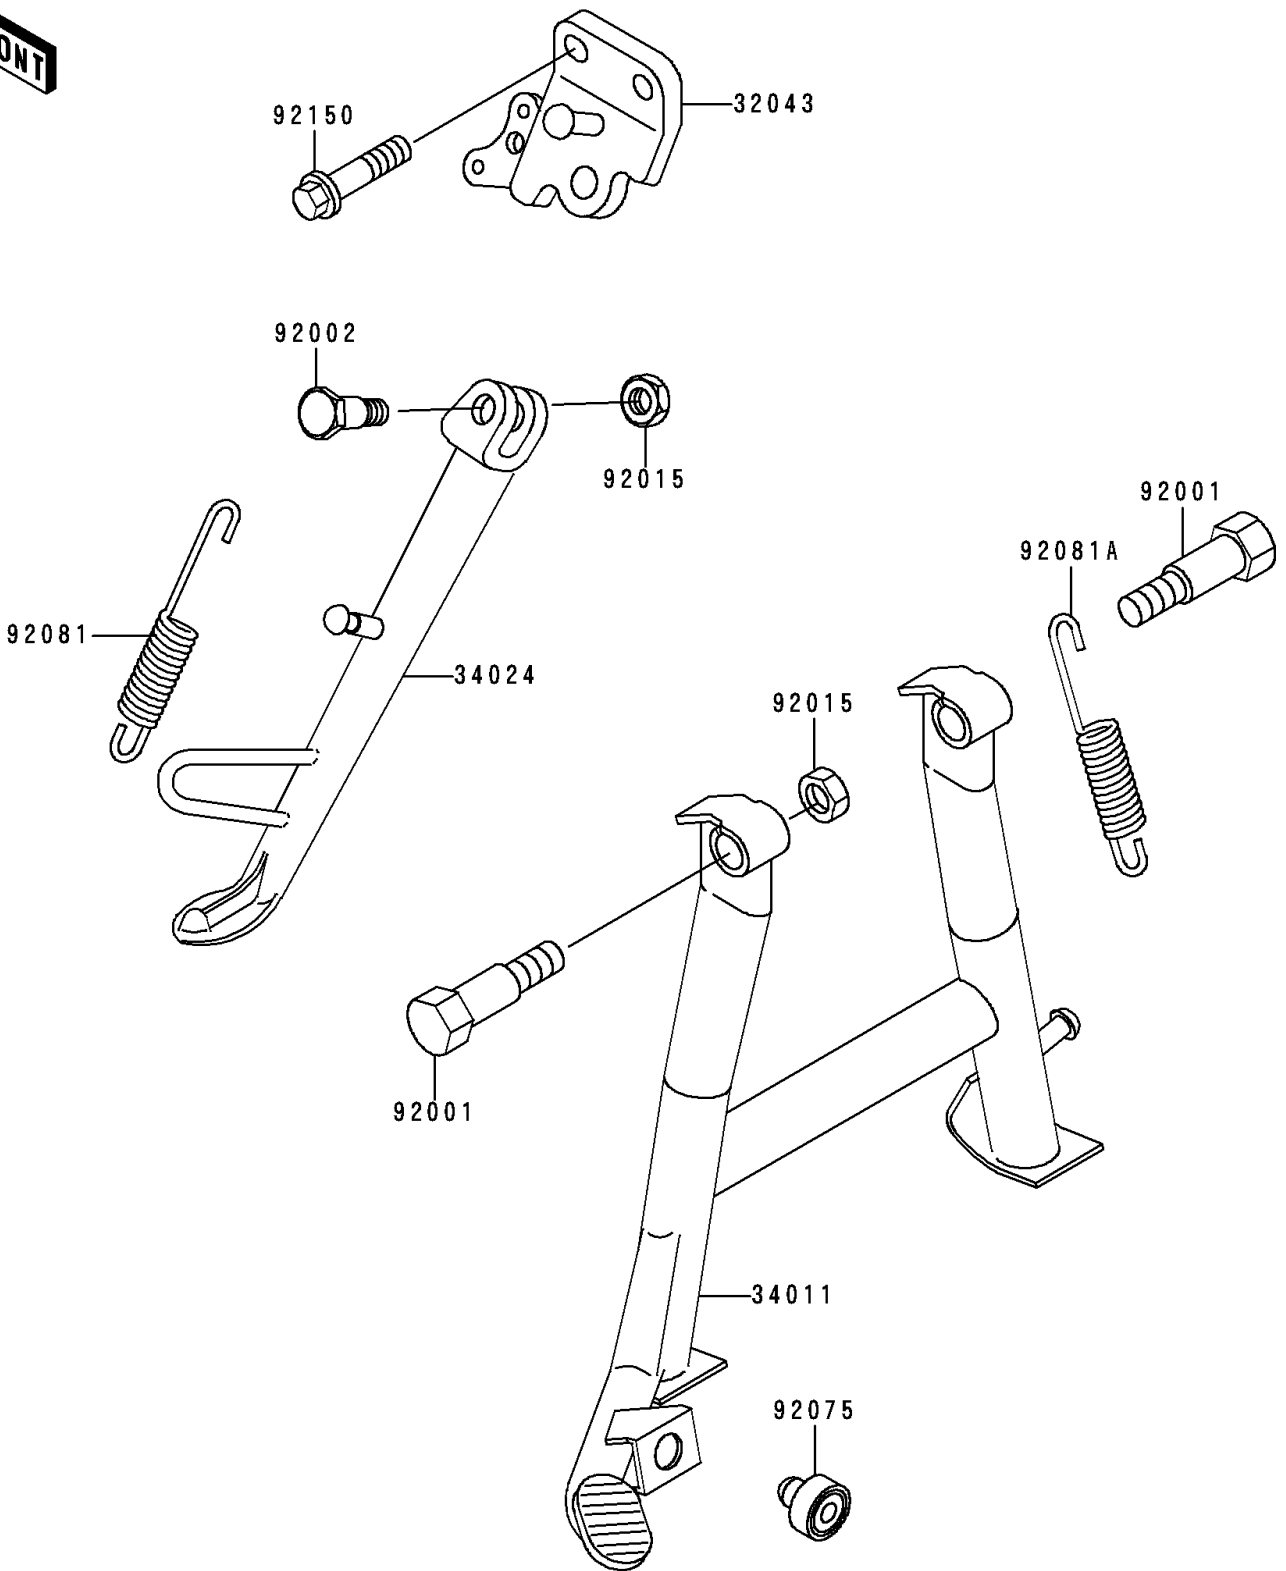

1993 Ninja® 250R PARTS DIAGRAM

Stand(s)

F2190

1993 Ninja® 250R PARTS LIST

Stand(s)

ITEM NAME	PART NUMBER	QUANTITY
BRACKET-STAND,SIDE (Ref # 32043)	32043-1317	1
STAND-CENTER (Ref # 34011)	34011-1128	1
STAND-SIDE (Ref # 34024)	34024-1230	1
BOLT,CENTER STAND (Ref # 92001)	92001-1214	2
BOLT,SIDE STAND (Ref # 92002)	92002-1813	1
NUT,LOCK,10MM,BLACK (Ref # 92015)	92015-1188	3
DAMPER (Ref # 92075)	92075-015	1
SPRING,SIDE STAND (Ref # 92081)	92081-1727	1
SPRING,CENTER STAND (Ref # 92081A)	92081-1834	1
BOLT,FLANGED,10X25 (Ref # 92150)	92150-1065	2