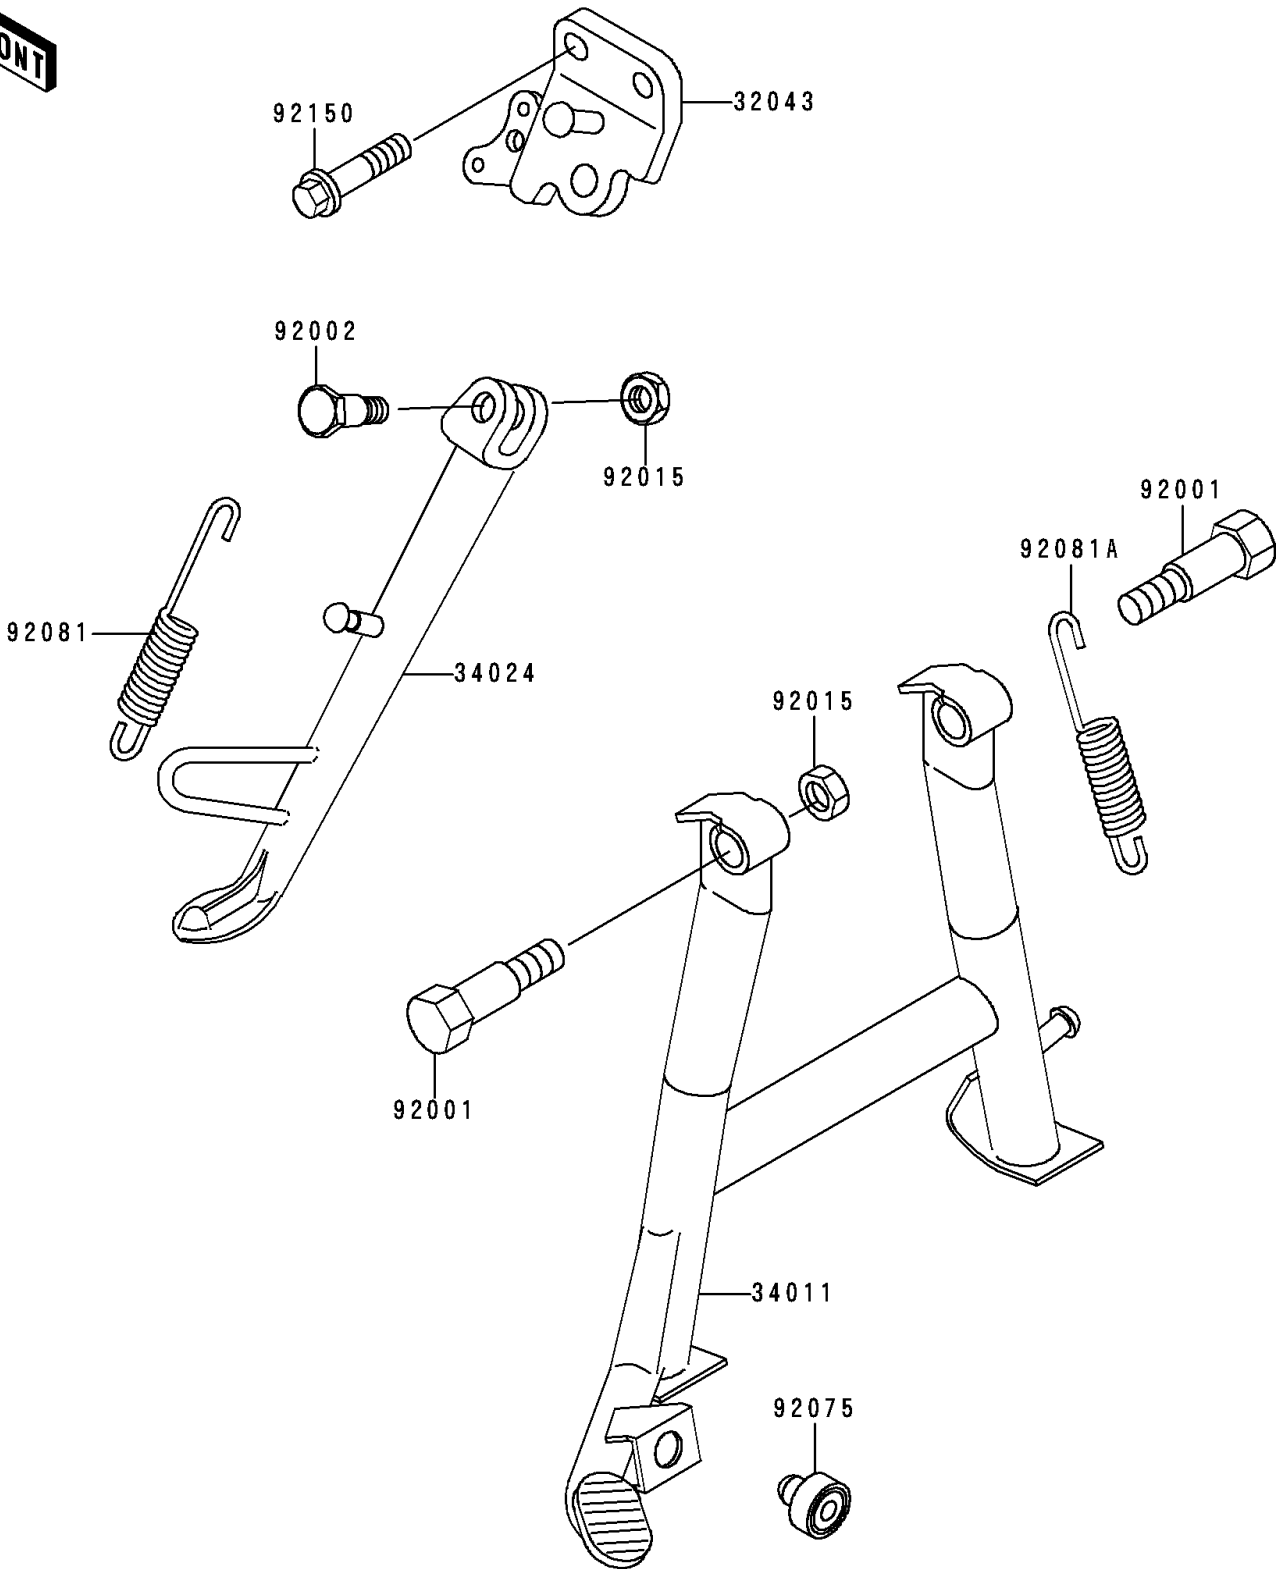

1994 Ninja® 250R PARTS DIAGRAM

Stand(s)

F2190

1994 Ninja® 250R PARTS LIST

Stand(s)

ITEM NAME	PART NUMBER	QUANTITY
BRACKET-STAND,SIDE (Ref # 32043)	32043-1317	1
STAND-CENTER (Ref # 34011)	34011-1128	1
STAND-SIDE (Ref # 34024)	34024-1230	1
BOLT,CENTER STAND (Ref # 92001)	92001-1214	2
BOLT,SIDE STAND (Ref # 92002)	92002-1813	1
NUT,LOCK,10MM,BLACK (Ref # 92015)	92015-1188	3
DAMPER (Ref # 92075)	92075-015	1
SPRING,SIDE STAND (Ref # 92081)	92081-1727	1
SPRING,CENTER STAND (Ref # 92081A)	92081-1834	1
BOLT,FLANGED,10X25 (Ref # 92150)	92150-1065	2