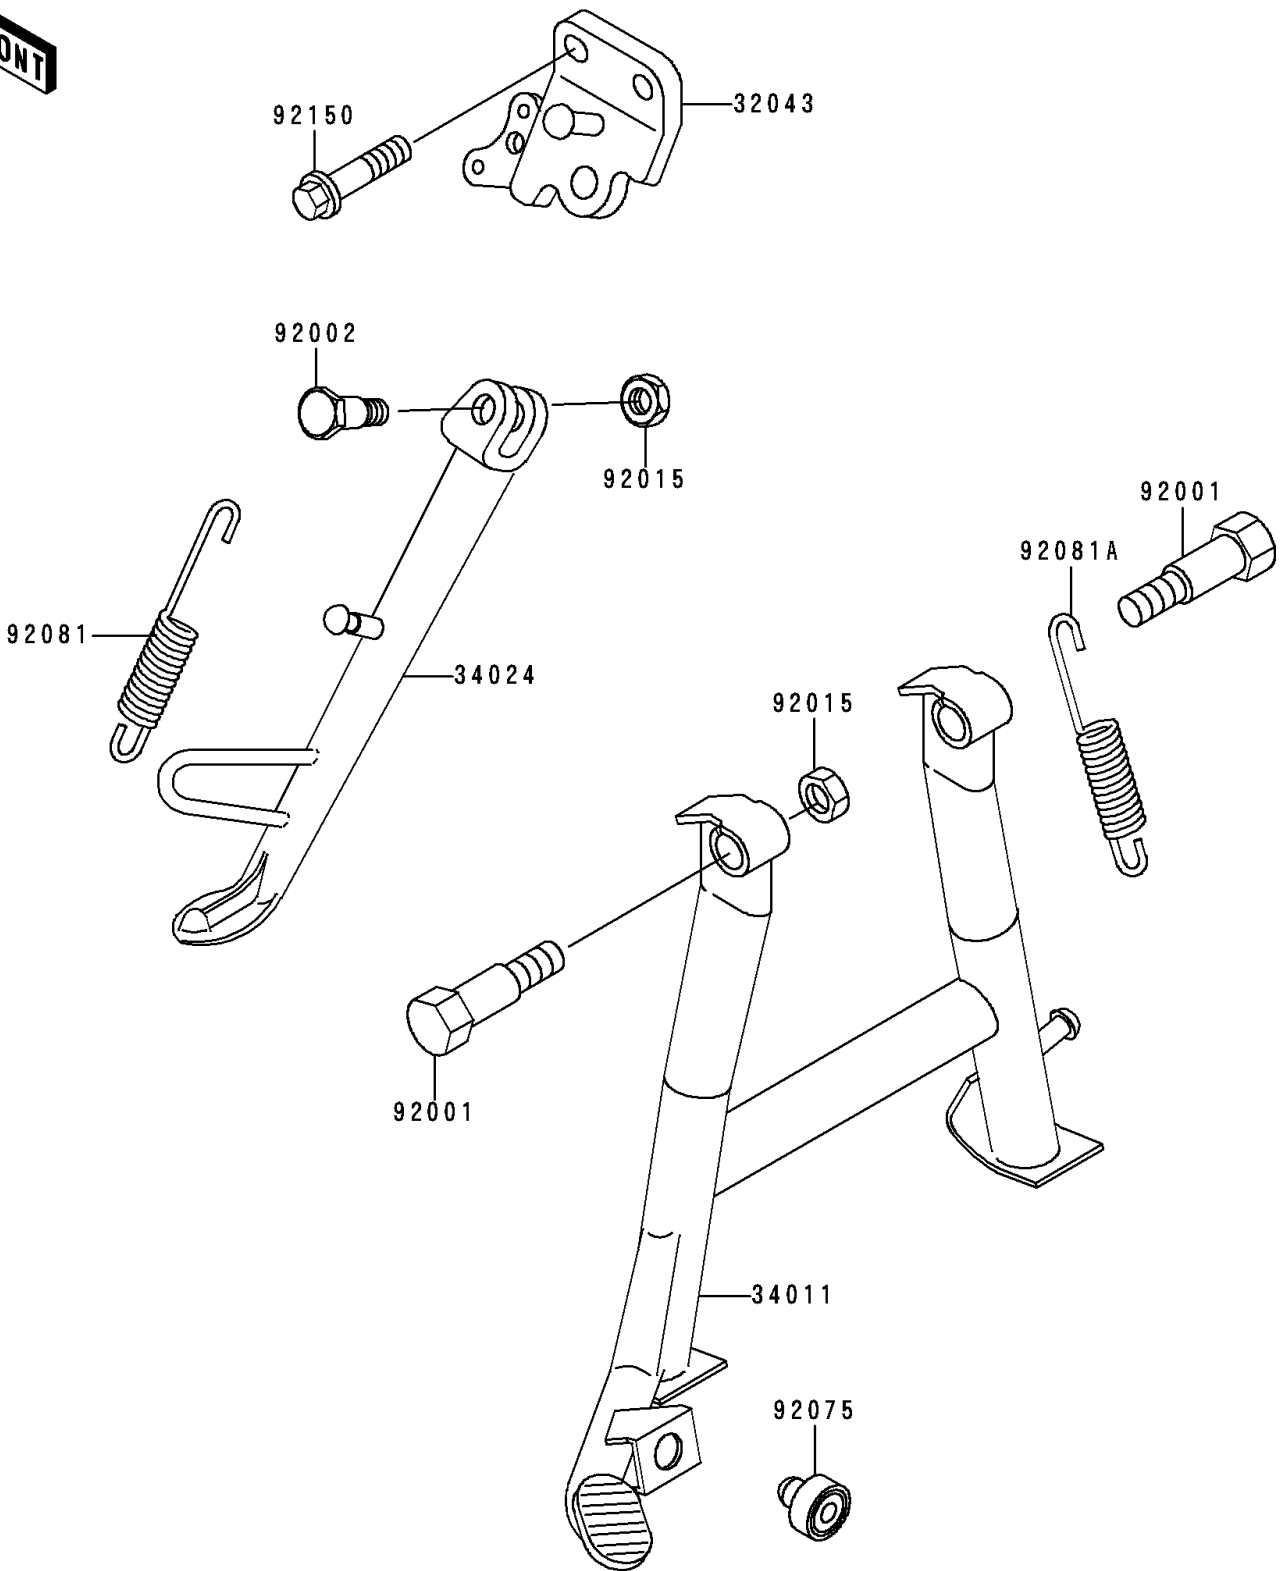

# 1994 Ninja® 250R PARTS DIAGRAM

Stand(s)

F2190

# 1994 Ninja® 250R PARTS LIST

Stand(s)

ITEM NAME	PART NUMBER	QUANTITY
BRACKET-STAND,SIDE (Ref # 32043)	32043-1317	1
STAND-CENTER (Ref # 34011)	34011-1128	1
STAND-SIDE (Ref # 34024)	34024-1230	1
BOLT,CENTER STAND (Ref # 92001)	92001-1214	2
BOLT,SIDE STAND (Ref # 92002)	92002-1813	1
NUT,LOCK,10MM,BLACK (Ref # 92015)	92015-1188	3
DAMPER (Ref # 92075)	92075-015	1
SPRING,SIDE STAND (Ref # 92081)	92081-1727	1
SPRING,CENTER STAND (Ref # 92081A)	92081-1834	1
BOLT,FLANGED,10X25 (Ref # 92150)	92150-1065	2