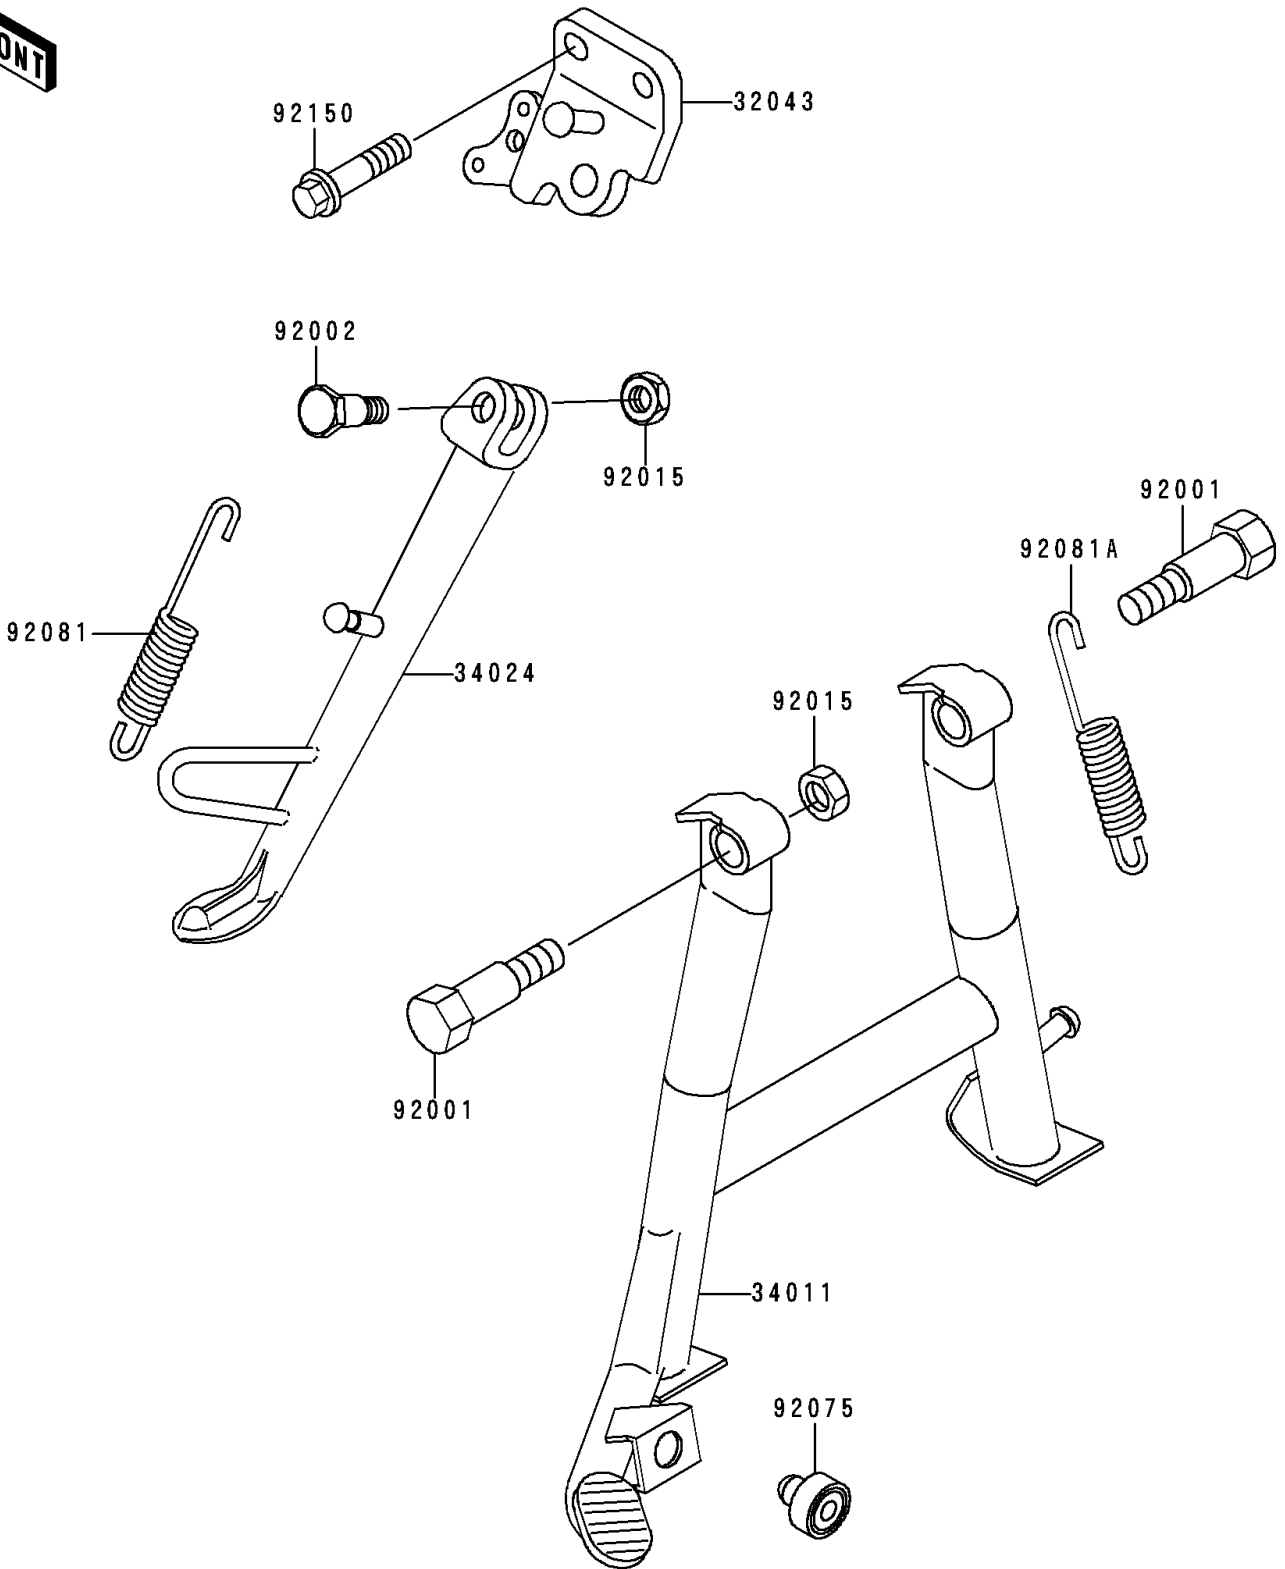

1995 Ninja® 250R PARTS DIAGRAM

Stand(s)

F2190

1995 Ninja® 250R PARTS LIST

Stand(s)

ITEM NAME	PART NUMBER	QUANTITY
BRACKET-STAND,SIDE (Ref # 32043)	32043-1317	1
STAND-CENTER (Ref # 34011)	34011-1128	1
STAND-SIDE (Ref # 34024)	34024-1230	1
BOLT,CENTER STAND (Ref # 92001)	92001-1214	2
BOLT,SIDE STAND (Ref # 92002)	92002-1813	1
NUT,LOCK,10MM,BLACK (Ref # 92015)	92015-1188	3
DAMPER (Ref # 92075)	92075-015	1
SPRING,SIDE STAND (Ref # 92081)	92081-1727	1
SPRING,CENTER STAND (Ref # 92081A)	92081-1834	1
BOLT,FLANGED,10X25 (Ref # 92150)	92150-1065	2