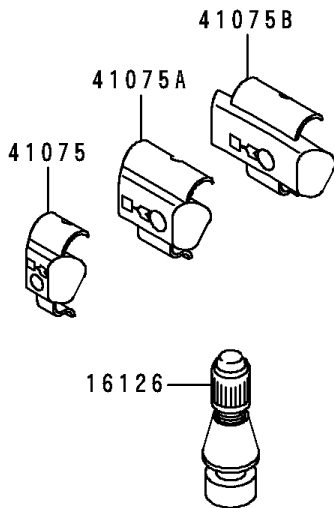

# 1992 Ninja® 250R PARTS DIAGRAM

Tires

F2210

## Tires

ITEM NAME	PART NUMBER	QUANTITY
VALVE,TIRE (Ref # 16126)	16126-1140	2
TIRE,FR,100/80-16 50S,630F(D) (Ref # 41002)	41002-1642	1
TIRE,RR,130/80-16 64S,K630(D) (Ref # 41002A)	41002-1643	1
BALANCER-WHEEL,10G,SILVER (Ref # 41075)	41075-1014	AR
BALANCER-WHEEL,20G,SILVER (Ref # 41075A)	41075-1015	AR
BALANCER-WHEEL,30G,SILVER (Ref # 41075B)	41075-1016	AR