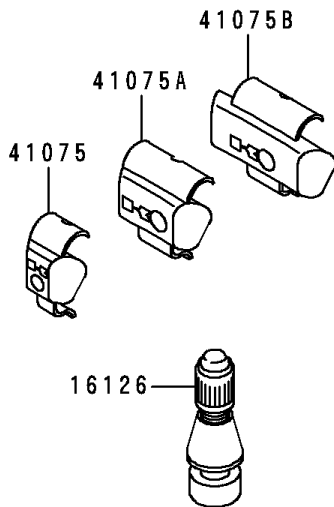

# 1992 Ninja® 250R PARTS DIAGRAM

Tires

F2210

## Tires

ITEM NAME	PART NUMBER	QUANTITY
VALVE,TIRE (Ref # 16126)	16126-1140	2
TIRE,FR,100/80-16 50S,630F(D) (Ref # 41002)	41002-1642	1
TIRE,RR,130/80-16 64S,K630(D) (Ref # 41002A)	41002-1643	1
BALANCER-WHEEL,10G,SILVER (Ref # 41075)	41075-1014	AR
BALANCER-WHEEL,20G,SILVER (Ref # 41075A)	41075-1015	AR
BALANCER-WHEEL,30G,SILVER (Ref # 41075B)	41075-1016	AR