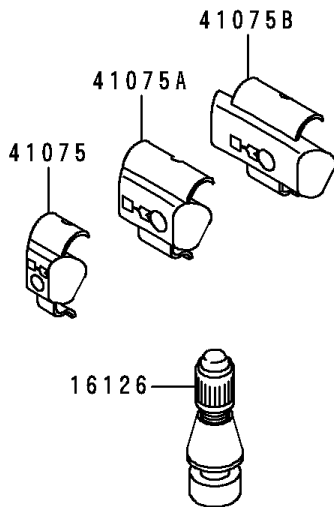

1993 Ninja® 250R PARTS DIAGRAM

Tires

F2210

1993 Ninja® 250R PARTS LIST

Tires

ITEM NAME	PART NUMBER	QUANTITY
VALVE,TIRE (Ref # 16126)	16126-1140	2
TIRE,FR,100/80-16 50S,630F(D) (Ref # 41002)	41002-1642	1
TIRE,RR,130/80-16 64S,K630(D) (Ref # 41002A)	41002-1643	1
BALANCER-WHEEL,10G,SILVER (Ref # 41075)	41075-1014	AR
BALANCER-WHEEL,20G,SILVER (Ref # 41075A)	41075-1015	AR
BALANCER-WHEEL,30G,SILVER (Ref # 41075B)	41075-1016	AR