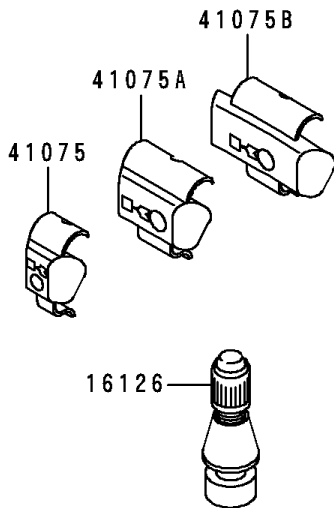

1993 Ninja® 250R PARTS DIAGRAM

Tires

F2210

1993 Ninja® 250R PARTS LIST

Tires

ITEM NAME	PART NUMBER	QUANTITY
VALVE,TIRE (Ref # 16126)	16126-1140	2
TIRE,FR,100/80-16 50S,630F(D) (Ref # 41002)	41002-1642	1
TIRE,RR,130/80-16 64S,K630(D) (Ref # 41002A)	41002-1643	1
BALANCER-WHEEL,10G,SILVER (Ref # 41075)	41075-1014	AR
BALANCER-WHEEL,20G,SILVER (Ref # 41075A)	41075-1015	AR
BALANCER-WHEEL,30G,SILVER (Ref # 41075B)	41075-1016	AR