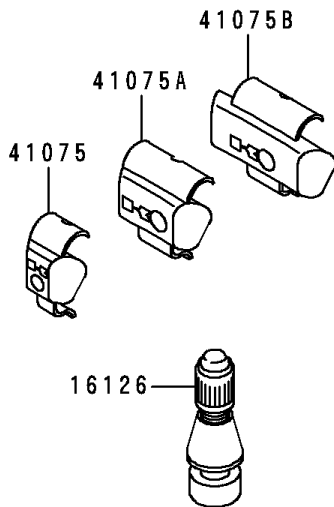

1994 Ninja® 250R PARTS DIAGRAM

Tires

F2210

1994 Ninja® 250R PARTS LIST

Tires

ITEM NAME	PART NUMBER	QUANTITY
VALVE,TIRE (Ref # 16126)	16126-1140	2
TIRE,FR,100/80-16 50S,630F(D) (Ref # 41002)	41002-1642	1
TIRE,RR,130/80-16 64S,K630(D) (Ref # 41002A)	41002-1643	1
BALANCER-WHEEL,10G,SILVER (Ref # 41075)	41075-1014	AR
BALANCER-WHEEL,20G,SILVER (Ref # 41075A)	41075-1015	AR
BALANCER-WHEEL,30G,SILVER (Ref # 41075B)	41075-1016	AR