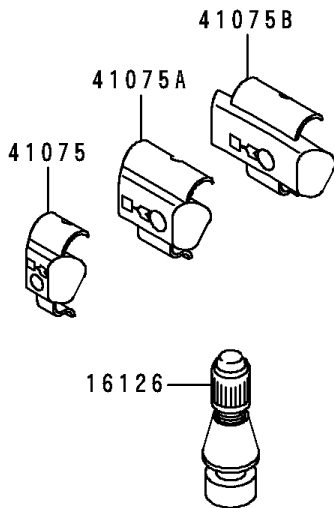

1994 Ninja® 250R PARTS DIAGRAM

Tires

F2210

1994 Ninja® 250R PARTS LIST

Tires

ITEM NAME	PART NUMBER	QUANTITY
VALVE,TIRE (Ref # 16126)	16126-1140	2
TIRE,FR,100/80-16 50S,630F(D) (Ref # 41002)	41002-1642	1
TIRE,RR,130/80-16 64S,K630(D) (Ref # 41002A)	41002-1643	1
BALANCER-WHEEL,10G,SILVER (Ref # 41075)	41075-1014	AR
BALANCER-WHEEL,20G,SILVER (Ref # 41075A)	41075-1015	AR
BALANCER-WHEEL,30G,SILVER (Ref # 41075B)	41075-1016	AR