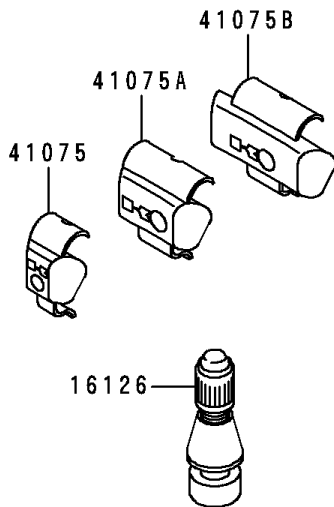

1995 Ninja® 250R PARTS DIAGRAM

Tires

F2210

1995 Ninja® 250R PARTS LIST

Tires

ITEM NAME	PART NUMBER	QUANTITY
VALVE,TIRE (Ref # 16126)	16126-1140	2
TIRE,FR,100/80-16 50S,630F(D) (Ref # 41002)	41002-1642	1
TIRE,RR,130/80-16 64S,K630(D) (Ref # 41002A)	41002-1643	1
BALANCER-WHEEL,10G,SILVER (Ref # 41075)	41075-1014	AR
BALANCER-WHEEL,20G,SILVER (Ref # 41075A)	41075-1015	AR
BALANCER-WHEEL,30G,SILVER (Ref # 41075B)	41075-1016	AR