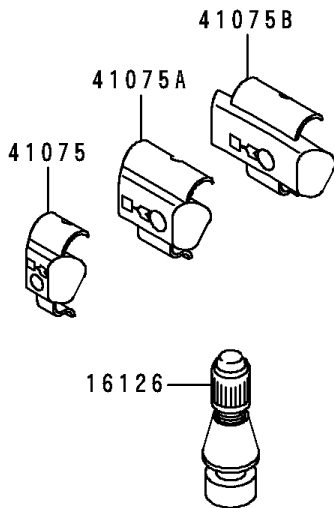

1995 Ninja® 250R PARTS DIAGRAM

Tires

F2210

1995 Ninja® 250R PARTS LIST

Tires

ITEM NAME	PART NUMBER	QUANTITY
VALVE,TIRE (Ref # 16126)	16126-1140	2
TIRE,FR,100/80-16 50S,630F(D) (Ref # 41002)	41002-1642	1
TIRE,RR,130/80-16 64S,K630(D) (Ref # 41002A)	41002-1643	1
BALANCER-WHEEL,10G,SILVER (Ref # 41075)	41075-1014	AR
BALANCER-WHEEL,20G,SILVER (Ref # 41075A)	41075-1015	AR
BALANCER-WHEEL,30G,SILVER (Ref # 41075B)	41075-1016	AR