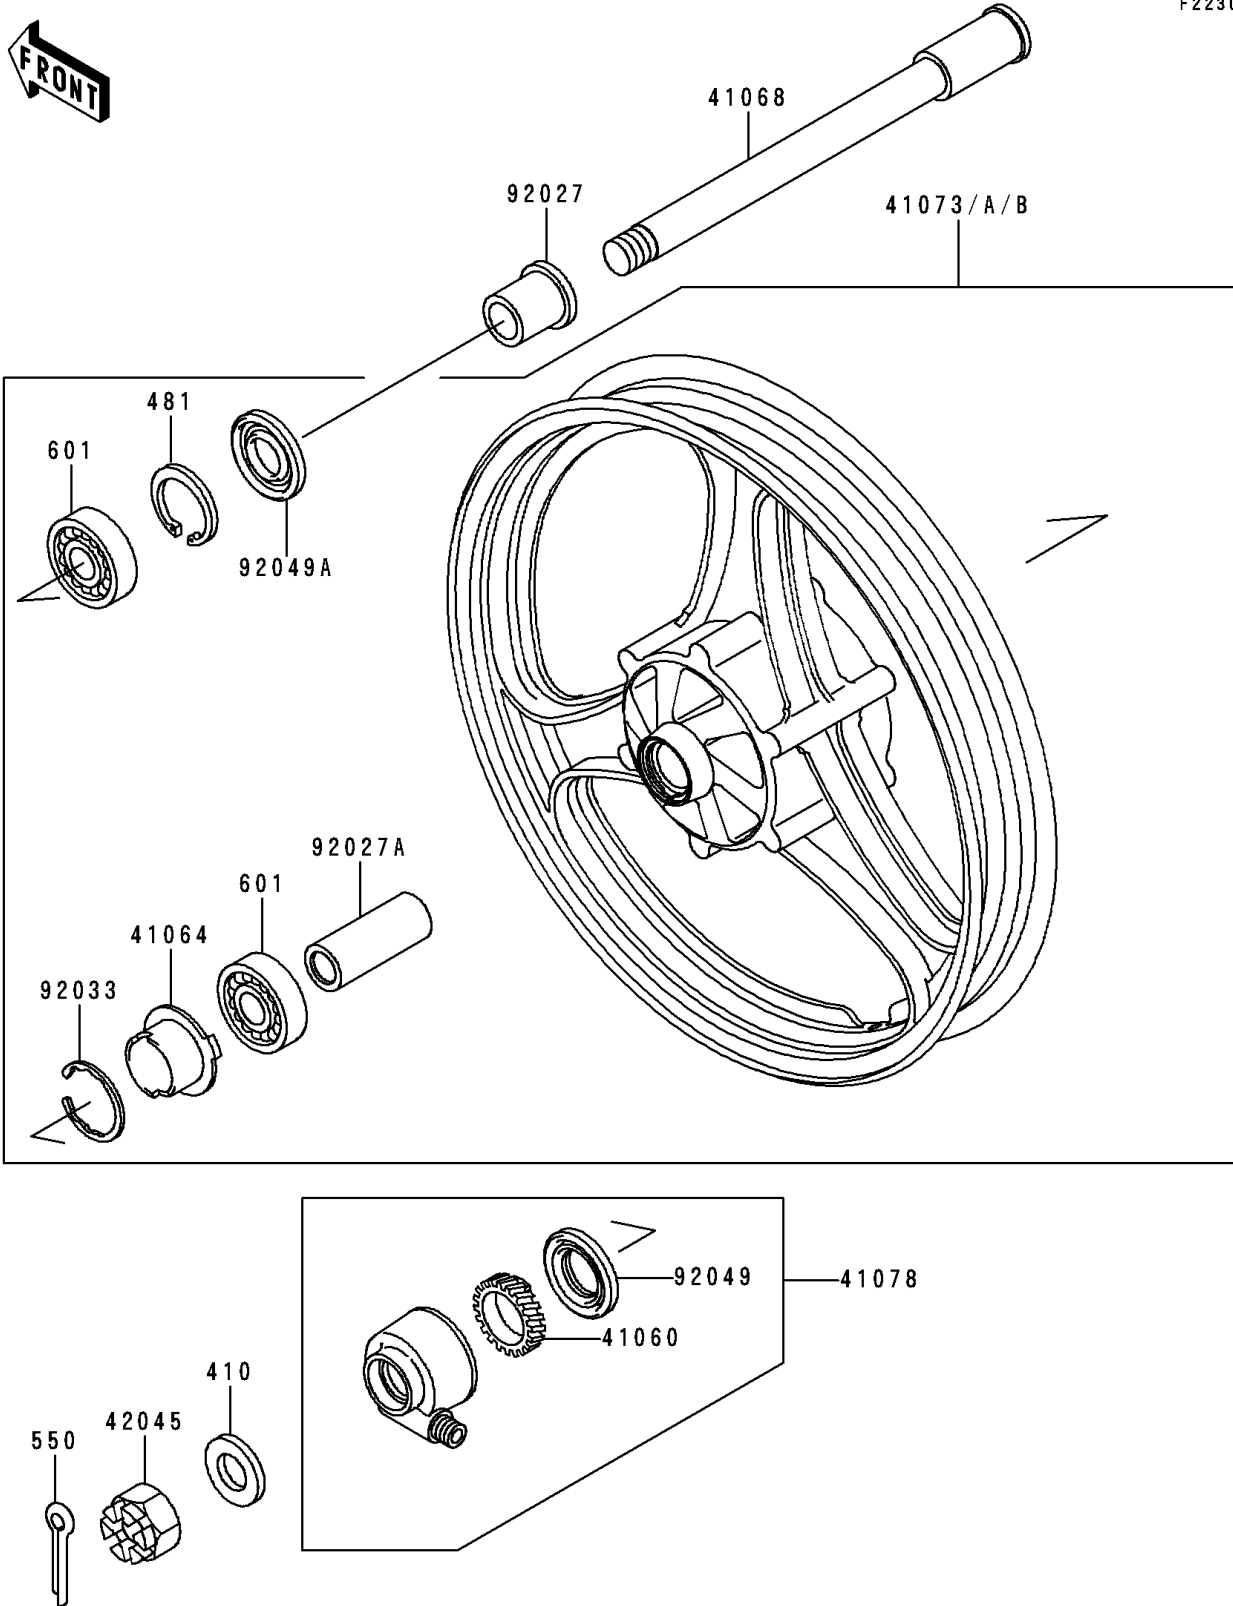

# 1993 Ninja® 250R PARTS DIAGRAM

Front Wheel

F2230

# 1993 Ninja® 250R PARTS LIST

## Front Wheel

ITEM NAME	PART NUMBER	QUANTITY
WASHER-PLAIN-SMALL,14MM (Ref # 410)	410B1400	1
CIRCLIP-TYPE-C,35MM (Ref # 481)	481J3500	1
PIN-COTTER,3.0X25 (Ref # 550)	550D3025	1
BEARING-BALL,#6202UG (Ref # 601)	601B6202UG	2
GEAR-METER SCREW,23T (Ref # 41060)	41060-1107	1
RECEIVER-SPEEDOMETER (Ref # 41064)	41064-1006	1
AXLE,FR (Ref # 41068)	41068-1220	1
WHEEL-ASSY,FR,P.C.GRAY (Ref # 41073)	41073-1365-DH	1
CASE-ASSY-METER GEAR (Ref # 41078)	41078-1055	1
NUT,CASTLE,14MM (Ref # 42045)	42045-020	1
COLLAR,L=36.5 (Ref # 92027)	92027-1979	1
COLLAR,15.2X22X60 (Ref # 92027A)	92027-1980	1
RING-SNAP,42MM (Ref # 92033)	92033-1041	1
SEAL-OIL,BJN30427-C3 (Ref # 92049)	92049-1057	1
SEAL-OIL (Ref # 92049A)	92049-1348	1