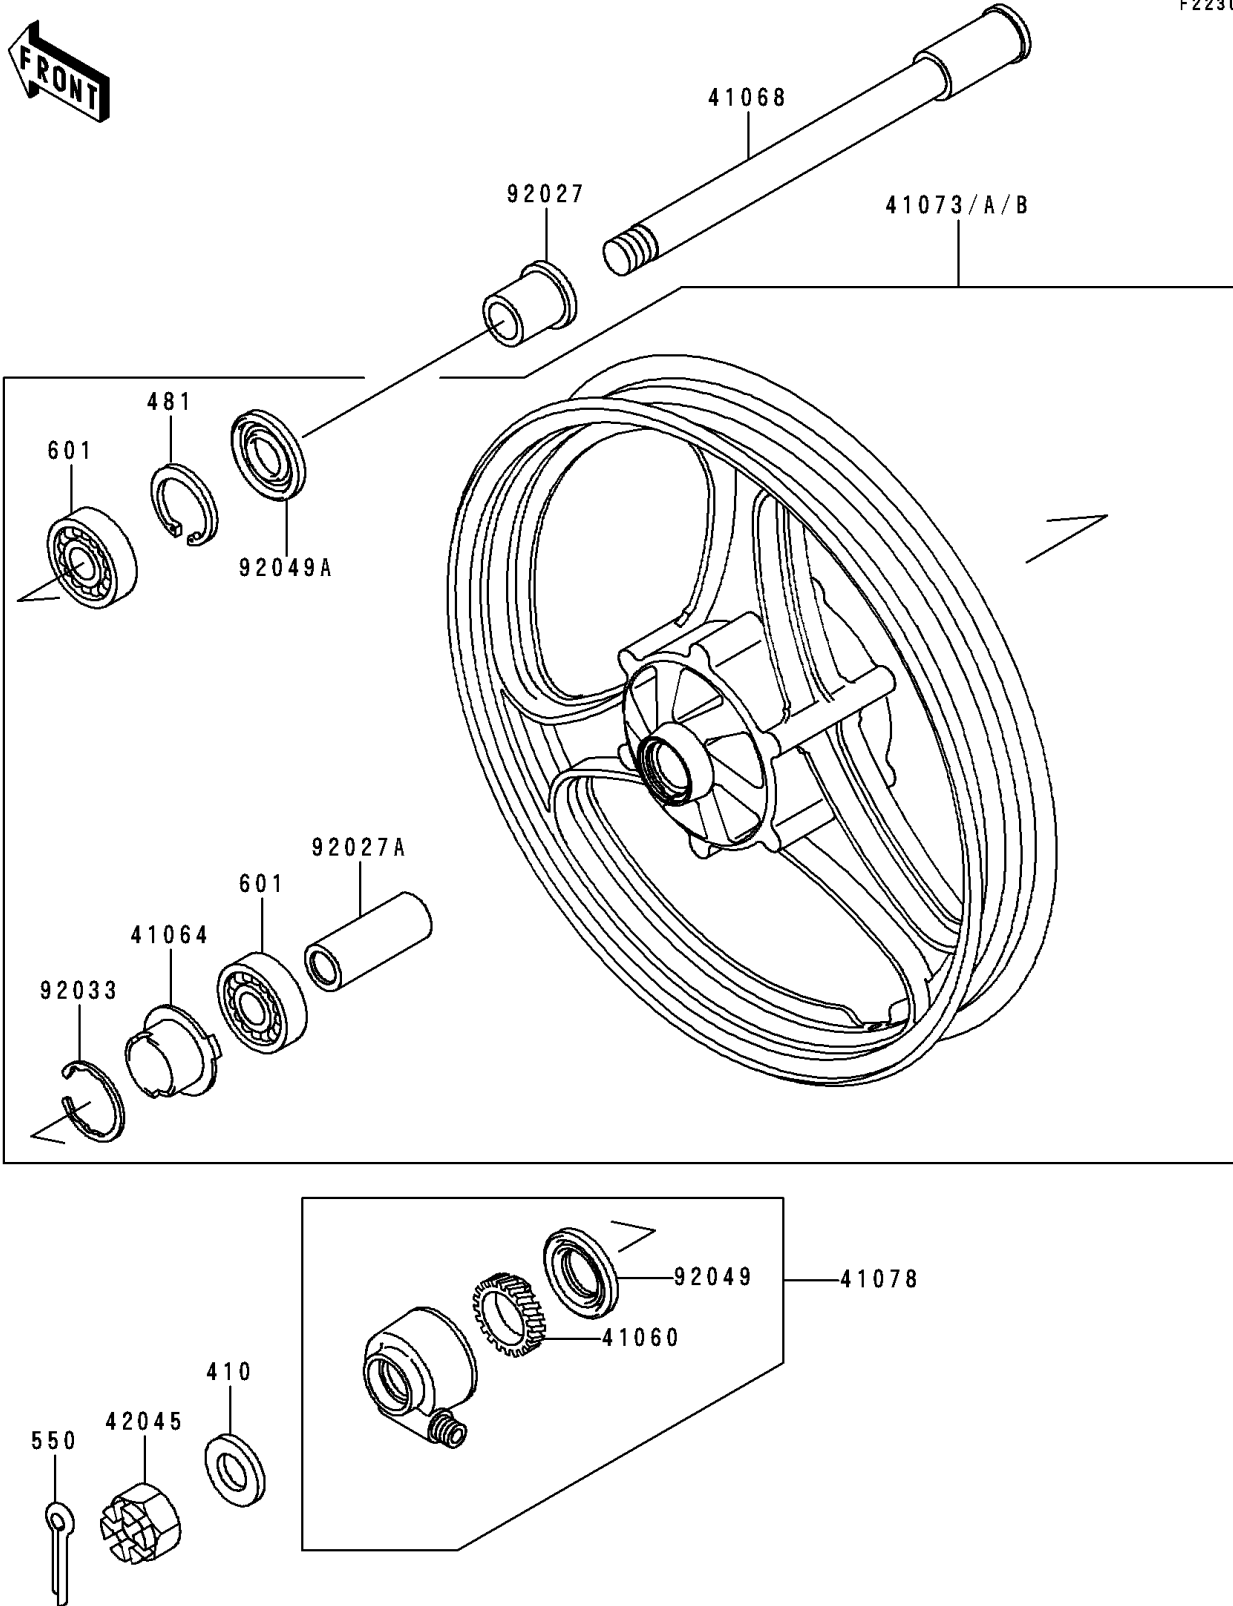

# 1995 Ninja® 250R PARTS DIAGRAM

Front Wheel

F2230

# 1995 Ninja® 250R PARTS LIST

## Front Wheel

ITEM NAME	PART NUMBER	QUANTITY
WASHER-PLAIN-SMALL,14MM (Ref # 410)	410B1400	1
CIRCLIP-TYPE-C,35MM (Ref # 481)	481J3500	1
PIN-COTTER,3.0X25 (Ref # 550)	550D3025	1
BEARING-BALL,#6202UG (Ref # 601)	601B6202UG	2
GEAR-METER SCREW,23T (Ref # 41060)	41060-1107	1
RECEIVER-SPEEDOMETER (Ref # 41064)	41064-1006	1
AXLE,FR (Ref # 41068)	41068-1220	1
WHEEL-ASSY,FR,BLUE VIOLET (Ref # 41073B)	41073-1365-5G	1
CASE-ASSY-METER GEAR (Ref # 41078)	41078-1055	1
NUT,CASTLE,14MM (Ref # 42045)	42045-020	1
COLLAR,L=36.5 (Ref # 92027)	92027-1979	1
COLLAR,15.2X22X60 (Ref # 92027A)	92027-1980	1
RING-SNAP,42MM (Ref # 92033)	92033-1041	1
SEAL-OIL,BJN30427-C3 (Ref # 92049)	92049-1057	1
SEAL-OIL (Ref # 92049A)	92049-1348	1