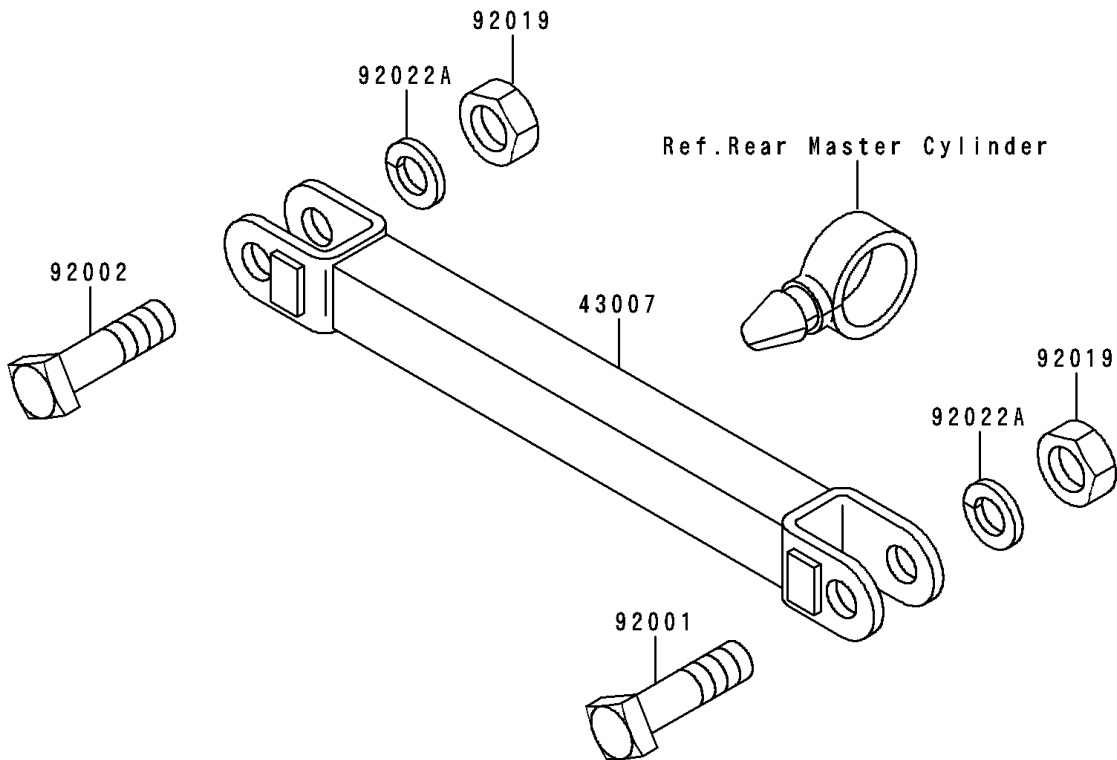

# 1994 Ninja® 250R PARTS DIAGRAM

Brake Pedal/Torque Link

F2260

## 1994 Ninja® 250R PARTS LIST

### Brake Pedal/Torque Link

ITEM NAME	PART NUMBER	QUANTITY
BOLT-UPSET-WS (Ref # 180)	180D0616	1
LEVER-BRAKE,PEDAL (Ref # 43001)	43001-1226	1
ROD-TORQUE (Ref # 43007)	43007-1134	1
BOLT,10X37 (Ref # 92001)	92001-1307	1
BOLT,10X32 (Ref # 92002)	92002-1708	1
NUT,LOCK,10MM (Ref # 92019)	92019-021	2
WASHER,7X28X1.6 (Ref # 92022)	92022-1282	1
WASHER,SPRING,10MM (Ref # 92022A)	92022-1540	2
WASHER,15.3X24X1 (Ref # 92022B)	92022-326	1
SPRING,BRAKE PEDAL (Ref # 92081)	92081-1833	1