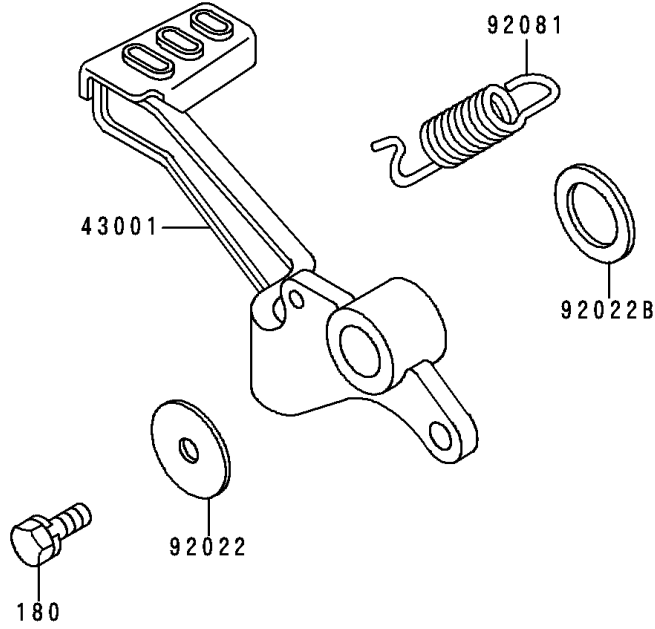

# 1994 Ninja® 250R PARTS DIAGRAM

Brake Pedal/Torque Link

F2260

## 1994 Ninja® 250R PARTS LIST

### Brake Pedal/Torque Link

ITEM NAME	PART NUMBER	QUANTITY
BOLT-UPSET-WS (Ref # 180)	180D0616	1
LEVER-BRAKE,PEDAL (Ref # 43001)	43001-1226	1
ROD-TORQUE (Ref # 43007)	43007-1134	1
BOLT,10X37 (Ref # 92001)	92001-1307	1
BOLT,10X32 (Ref # 92002)	92002-1708	1
NUT,LOCK,10MM (Ref # 92019)	92019-021	2
WASHER,7X28X1.6 (Ref # 92022)	92022-1282	1
WASHER,SPRING,10MM (Ref # 92022A)	92022-1540	2
WASHER,15.3X24X1 (Ref # 92022B)	92022-326	1
SPRING,BRAKE PEDAL (Ref # 92081)	92081-1833	1