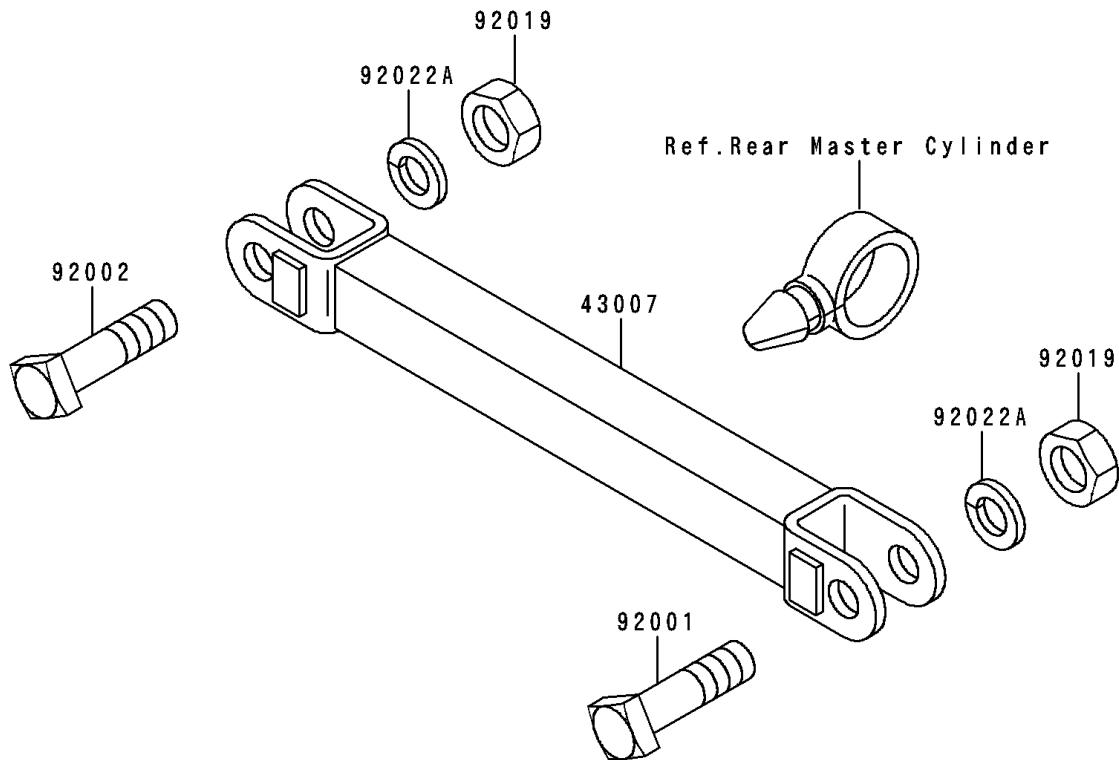

1995 Ninja® 250R PARTS DIAGRAM

Brake Pedal/Torque Link

F2260

1995 Ninja[®] 250R PARTS LIST

Brake Pedal/Torque Link

ITEM NAME	PART NUMBER	QUANTITY
BOLT-UPSET-WS (Ref # 180)	180D0616	1
LEVER-BRAKE,PEDAL (Ref # 43001)	43001-1226	1
ROD-TORQUE (Ref # 43007)	43007-1134	1
BOLT,10X37 (Ref # 92001)	92001-1307	1
BOLT,10X32 (Ref # 92002)	92002-1708	1
NUT,LOCK,10MM (Ref # 92019)	92019-021	2
WASHER,7X28X1.6 (Ref # 92022)	92022-1282	1
WASHER,SPRING,10MM (Ref # 92022A)	92022-1540	2
WASHER,15.3X24X1 (Ref # 92022B)	92022-326	1
SPRING,BRAKE PEDAL (Ref # 92081)	92081-1833	1