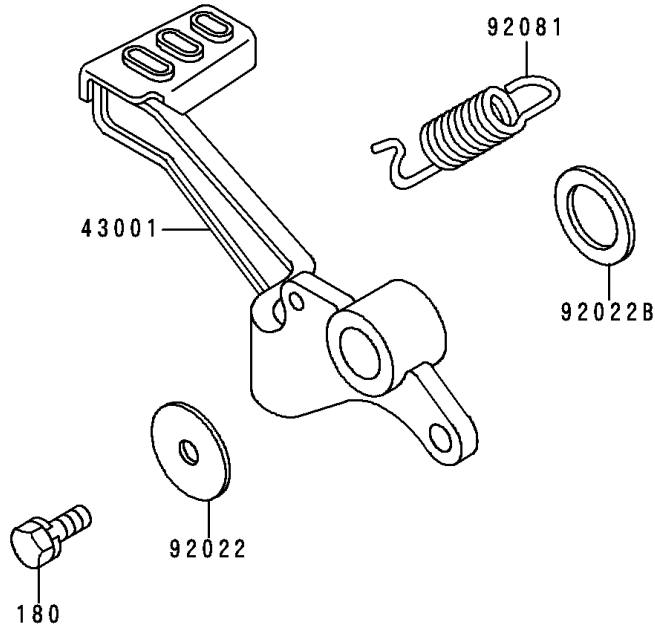

1995 Ninja® 250R PARTS DIAGRAM

Brake Pedal/Torque Link

F2260

1995 Ninja[®] 250R PARTS LIST

Brake Pedal/Torque Link

ITEM NAME	PART NUMBER	QUANTITY
BOLT-UPSET-WS (Ref # 180)	180D0616	1
LEVER-BRAKE,PEDAL (Ref # 43001)	43001-1226	1
ROD-TORQUE (Ref # 43007)	43007-1134	1
BOLT,10X37 (Ref # 92001)	92001-1307	1
BOLT,10X32 (Ref # 92002)	92002-1708	1
NUT,LOCK,10MM (Ref # 92019)	92019-021	2
WASHER,7X28X1.6 (Ref # 92022)	92022-1282	1
WASHER,SPRING,10MM (Ref # 92022A)	92022-1540	2
WASHER,15.3X24X1 (Ref # 92022B)	92022-326	1
SPRING,BRAKE PEDAL (Ref # 92081)	92081-1833	1