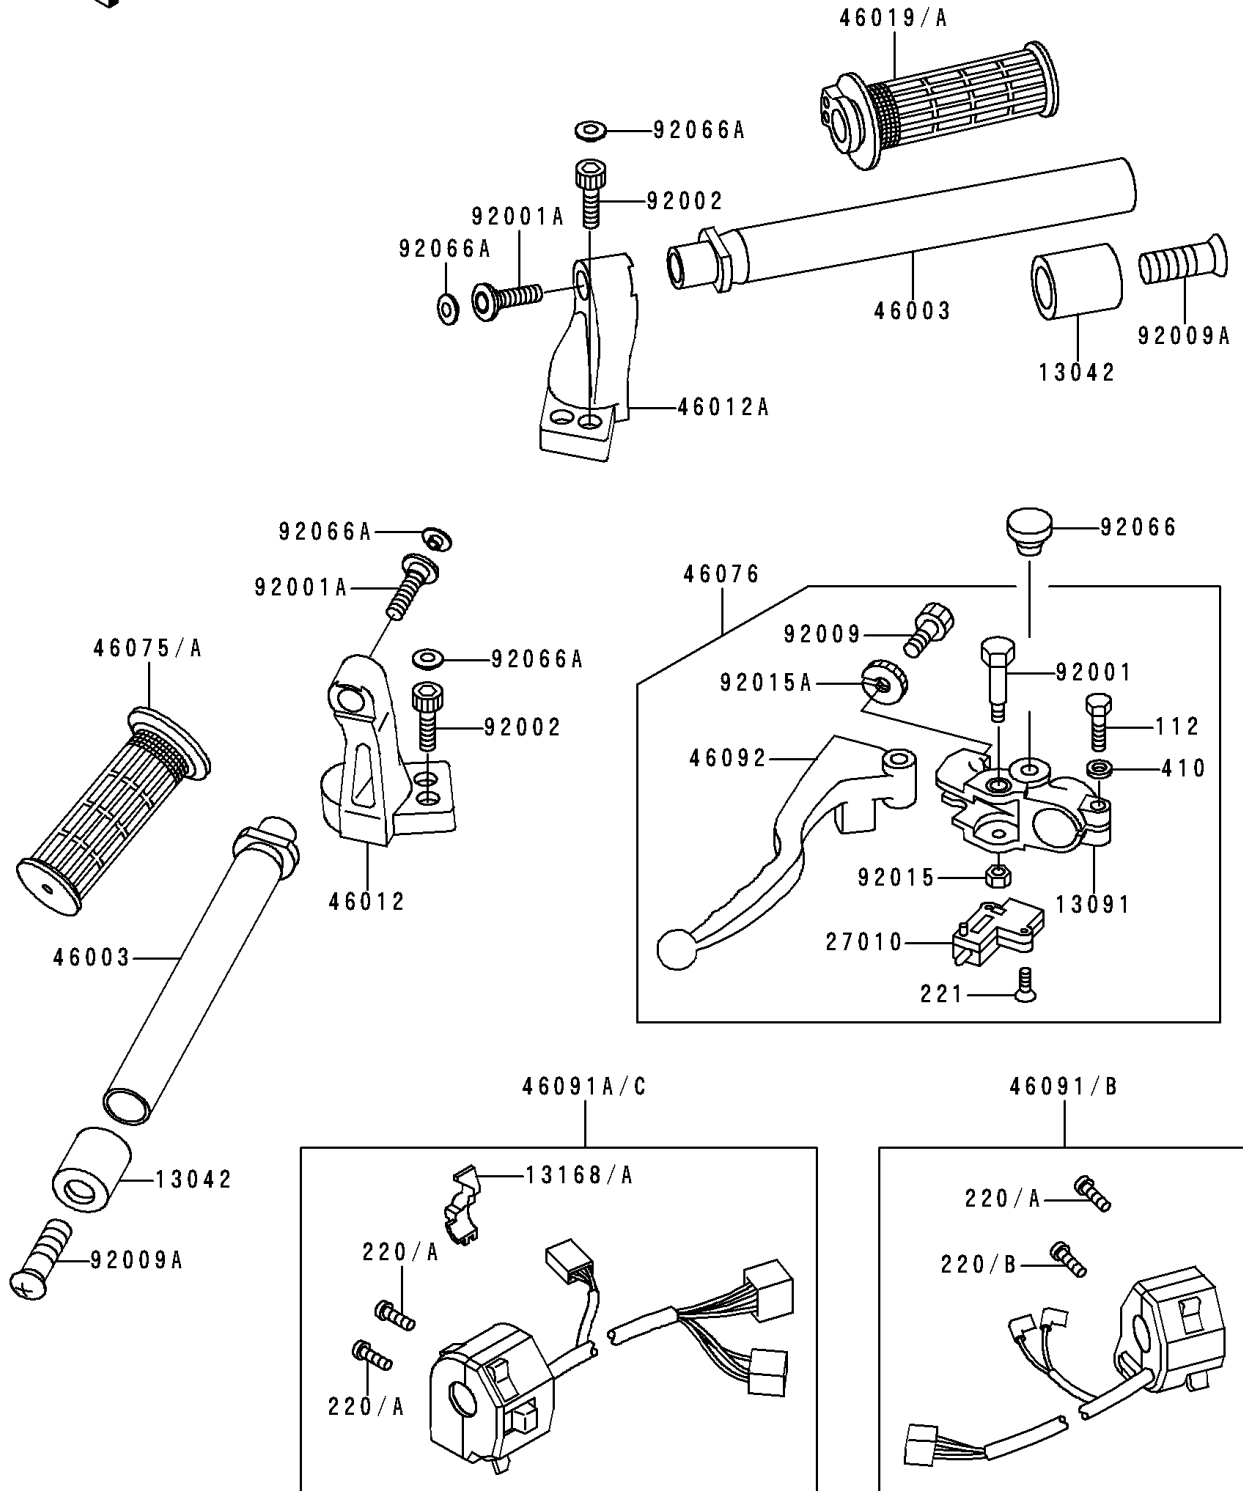

1992 Ninja® 250R PARTS DIAGRAM

Handlebar

F2310

1992 Ninja® 250R PARTS LIST

Handlebar

ITEM NAME	PART NUMBER	QUANTITY
BOLT-UPSET,6X22 (Ref # 112)	112C0622	1
SCREW-PAN-CROS (Ref # 220)	220C0520	4
SCREW-CSK-CROS (Ref # 221)	221C0316	2
WASHER-PLAIN-SMALL,6MM,BLACK (Ref # 410)	410F0600	1
WEIGHT,HANDLE (Ref # 13042)	13042-1069	2
HOLDER,CLUTCH LEVER (Ref # 13091)	13091-1272	1
LEVER,CHOKE (Ref # 13168)	13168-1239	1
SWITCH,CLUTCH,BLACK (Ref # 27010)	27010-1094	1
HANDLE (Ref # 46003)	46003-1280	2
HOLDER-HANDLE,LH (Ref # 46012)	46012-1183	1
HOLDER-HANDLE,RH (Ref # 46012A)	46012-1184	1
GRIP-ASSY,THROTTLE (Ref # 46019)	46019-1059	1
GRIP,LH (Ref # 46075)	46075-1028	1
LEVER-ASSY-GRIP,CLUTCH (Ref # 46076)	46076-1105	1
HOUSING-ASSY-CONTROL,RH (Ref # 46091)	46091-1361	1
HOUSING-ASSY-CONTROL,LH (Ref # 46091A)	46091-1397	1
LEVER-GRIP,CLUTCH (Ref # 46092)	46092-1103	1
BOLT,CLUTCH LEVER,BLACK (Ref # 92001)	92001-1548	1
BOLT,SOCKET,8X30 (Ref # 92001A)	92001-1995	2
BOLT,SOCKET,8X20 (Ref # 92002)	92002-1178	4
SCREW,CABLE ADJUST,8MM,BLACK (Ref # 92009)	92009-1134	1
SCREW,8X45 (Ref # 92009A)	92009-1257	2
NUT,LOCK,6MM,BLACK (Ref # 92015)	92015-1191	1
NUT,CABLE ADJUST LOCK,BLACK (Ref # 92015A)	92015-1197	1
PLUG,9.5X8,POLYETHYLENE (Ref # 92066)	92066-1077	1
PLUG (Ref # 92066A)	92066-1216	6