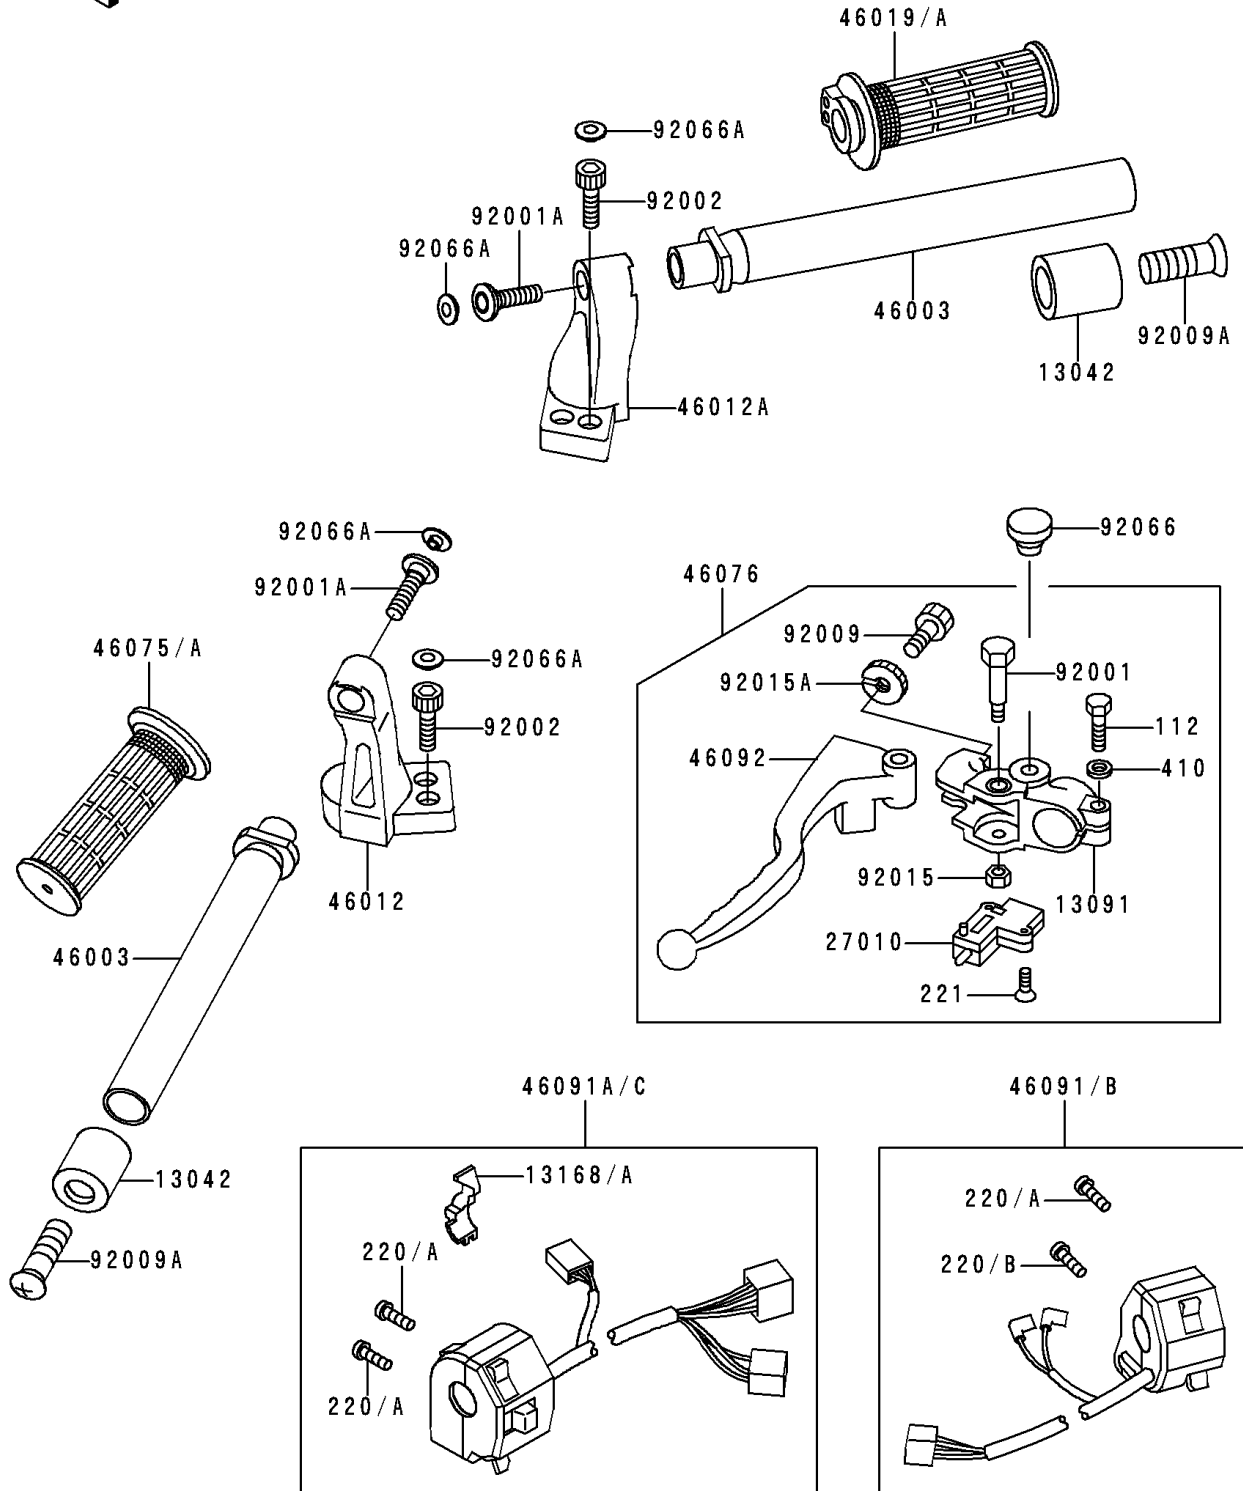

1993 Ninja® 250R PARTS DIAGRAM

Handlebar

F2310

1993 Ninja® 250R PARTS LIST

Handlebar

ITEM NAME	PART NUMBER	QUANTITY
BOLT-UPSET,6X22 (Ref # 112)	112C0622	1
SCREW-PAN-CROS (Ref # 220)	220C0520	4
SCREW-CSK-CROS (Ref # 221)	221C0316	2
WASHER-PLAIN-SMALL,6MM,BLACK (Ref # 410)	410F0600	1
WEIGHT,HANDLE (Ref # 13042)	13042-1069	2
HOLDER,CLUTCH LEVER (Ref # 13091)	13091-1272	1
LEVER,CHOKE (Ref # 13168)	13168-1239	1
SWITCH,CLUTCH,BLACK (Ref # 27010)	27010-1094	1
HANDLE (Ref # 46003)	46003-1280	2
HOLDER-HANDLE,LH (Ref # 46012)	46012-1183	1
HOLDER-HANDLE,RH (Ref # 46012A)	46012-1184	1
GRIP-ASSY,THROTTLE (Ref # 46019)	46019-1059	1
GRIP,LH (Ref # 46075)	46075-1028	1
LEVER-ASSY-GRIP,CLUTCH (Ref # 46076)	46076-1105	1
HOUSING-ASSY-CONTROL,RH (Ref # 46091)	46091-1361	1
HOUSING-ASSY-CONTROL,LH (Ref # 46091A)	46091-1397	1
LEVER-GRIP,CLUTCH (Ref # 46092)	46092-1103	1
BOLT,CLUTCH LEVER,BLACK (Ref # 92001)	92001-1548	1
BOLT,SOCKET,8X30 (Ref # 92001A)	92001-1995	2
BOLT,SOCKET,8X20 (Ref # 92002)	92002-1178	4
SCREW,CABLE ADJUST,8MM,BLACK (Ref # 92009)	92009-1134	1
SCREW,8X45 (Ref # 92009A)	92009-1257	2
NUT,LOCK,6MM,BLACK (Ref # 92015)	92015-1191	1
NUT,CABLE ADJUST LOCK,BLACK (Ref # 92015A)	92015-1197	1
PLUG,9.5X8,POLYETHYLENE (Ref # 92066)	92066-1077	1
PLUG (Ref # 92066A)	92066-1216	6