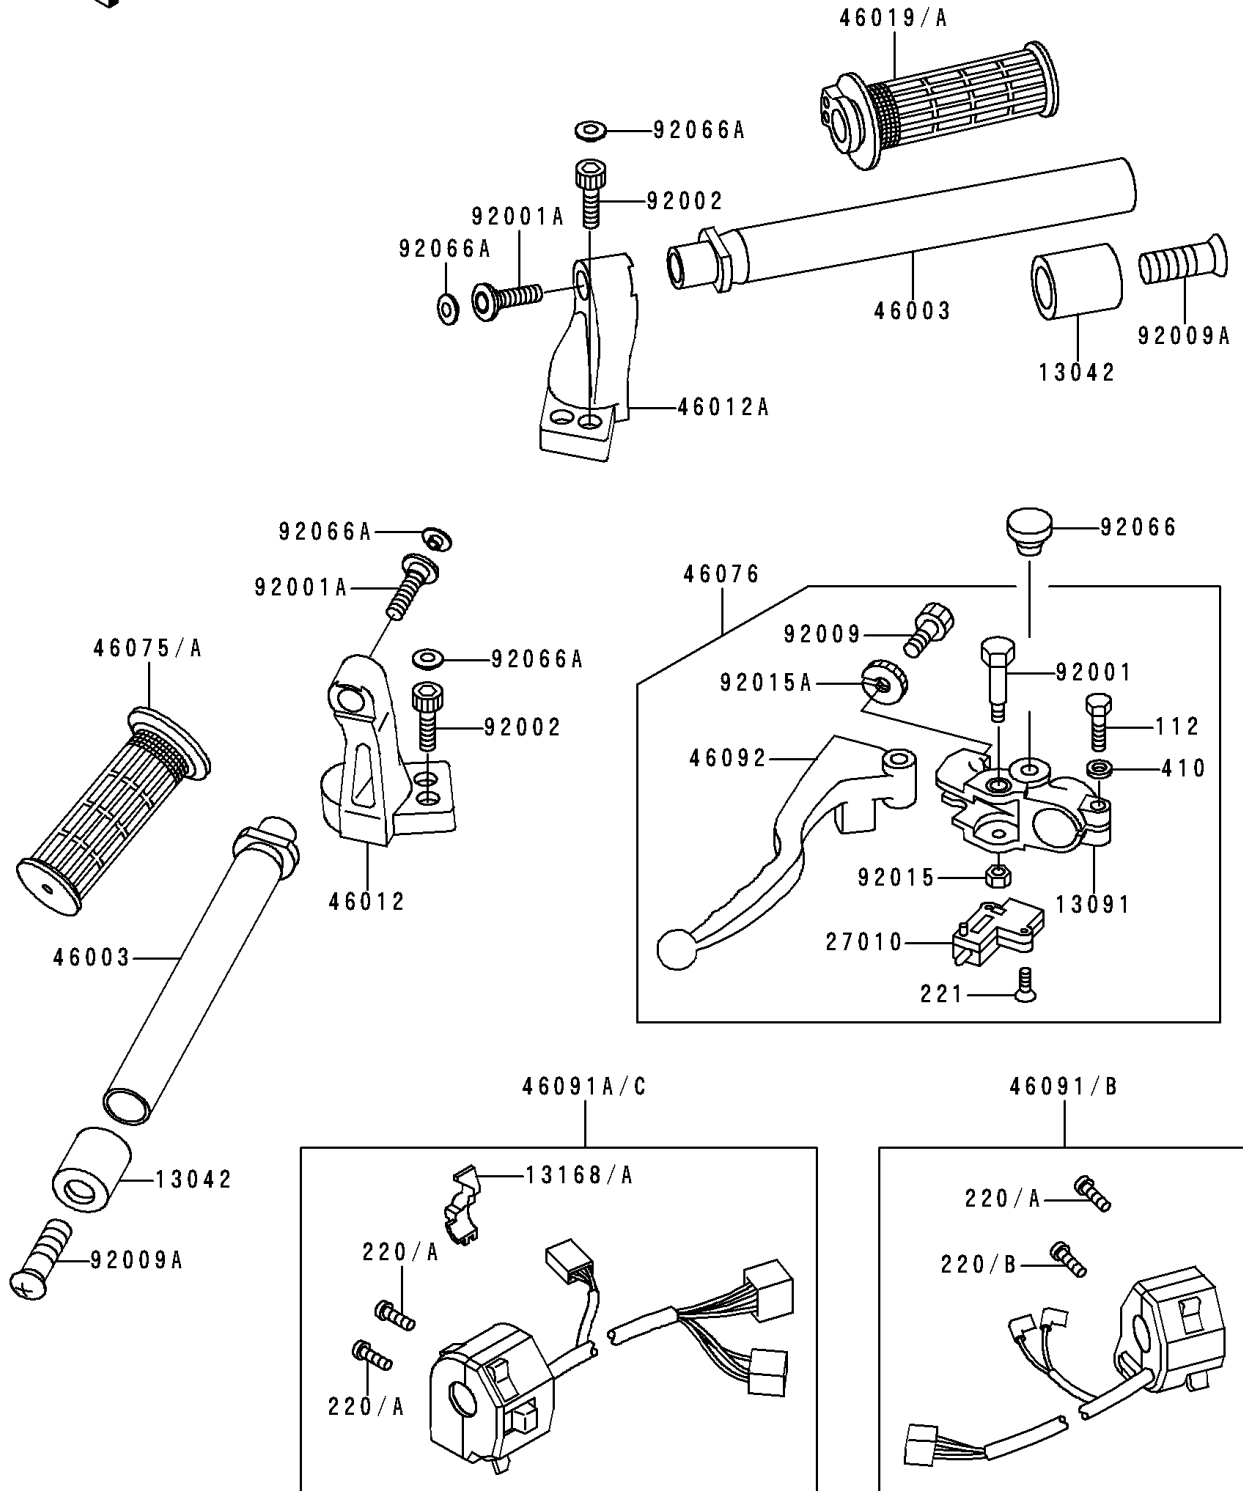

1994 Ninja® 250R PARTS DIAGRAM

Handlebar

F2310

1994 Ninja® 250R PARTS LIST

Handlebar

ITEM NAME	PART NUMBER	QUANTITY
BOLT-UPSET,6X22 (Ref # 112)	112C0622	1
SCREW-PAN-CROS (Ref # 220)	220C0520	4
SCREW-CSK-CROS (Ref # 221)	221C0316	2
WASHER-PLAIN-SMALL,6MM,BLACK (Ref # 410)	410F0600	1
WEIGHT,HANDLE (Ref # 13042)	13042-1069	2
HOLDER,CLUTCH LEVER (Ref # 13091)	13091-1272	1
LEVER,CHOKE (Ref # 13168)	13168-1239	1
SWITCH,CLUTCH,BLACK (Ref # 27010)	27010-1094	1
HANDLE (Ref # 46003)	46003-1280	2
HOLDER-HANDLE,LH (Ref # 46012)	46012-1183	1
HOLDER-HANDLE,RH (Ref # 46012A)	46012-1184	1
GRIP-ASSY,THROTTLE (Ref # 46019)	46019-1059	1
GRIP,LH (Ref # 46075)	46075-1028	1
LEVER-ASSY-GRIP,CLUTCH (Ref # 46076)	46076-1105	1
HOUSING-ASSY-CONTROL,RH (Ref # 46091)	46091-1361	1
HOUSING-ASSY-CONTROL,LH (Ref # 46091A)	46091-1397	1
LEVER-GRIP,CLUTCH (Ref # 46092)	46092-1103	1
BOLT,CLUTCH LEVER,BLACK (Ref # 92001)	92001-1548	1
BOLT,SOCKET,8X30 (Ref # 92001A)	92001-1995	2
BOLT,SOCKET,8X20 (Ref # 92002)	92002-1178	4
SCREW,CABLE ADJUST,8MM,BLACK (Ref # 92009)	92009-1134	1
SCREW,8X45 (Ref # 92009A)	92009-1257	2
NUT,LOCK,6MM,BLACK (Ref # 92015)	92015-1191	1
NUT,CABLE ADJUST LOCK,BLACK (Ref # 92015A)	92015-1197	1
PLUG,9.5X8,POLYETHYLENE (Ref # 92066)	92066-1077	1
PLUG (Ref # 92066A)	92066-1216	6