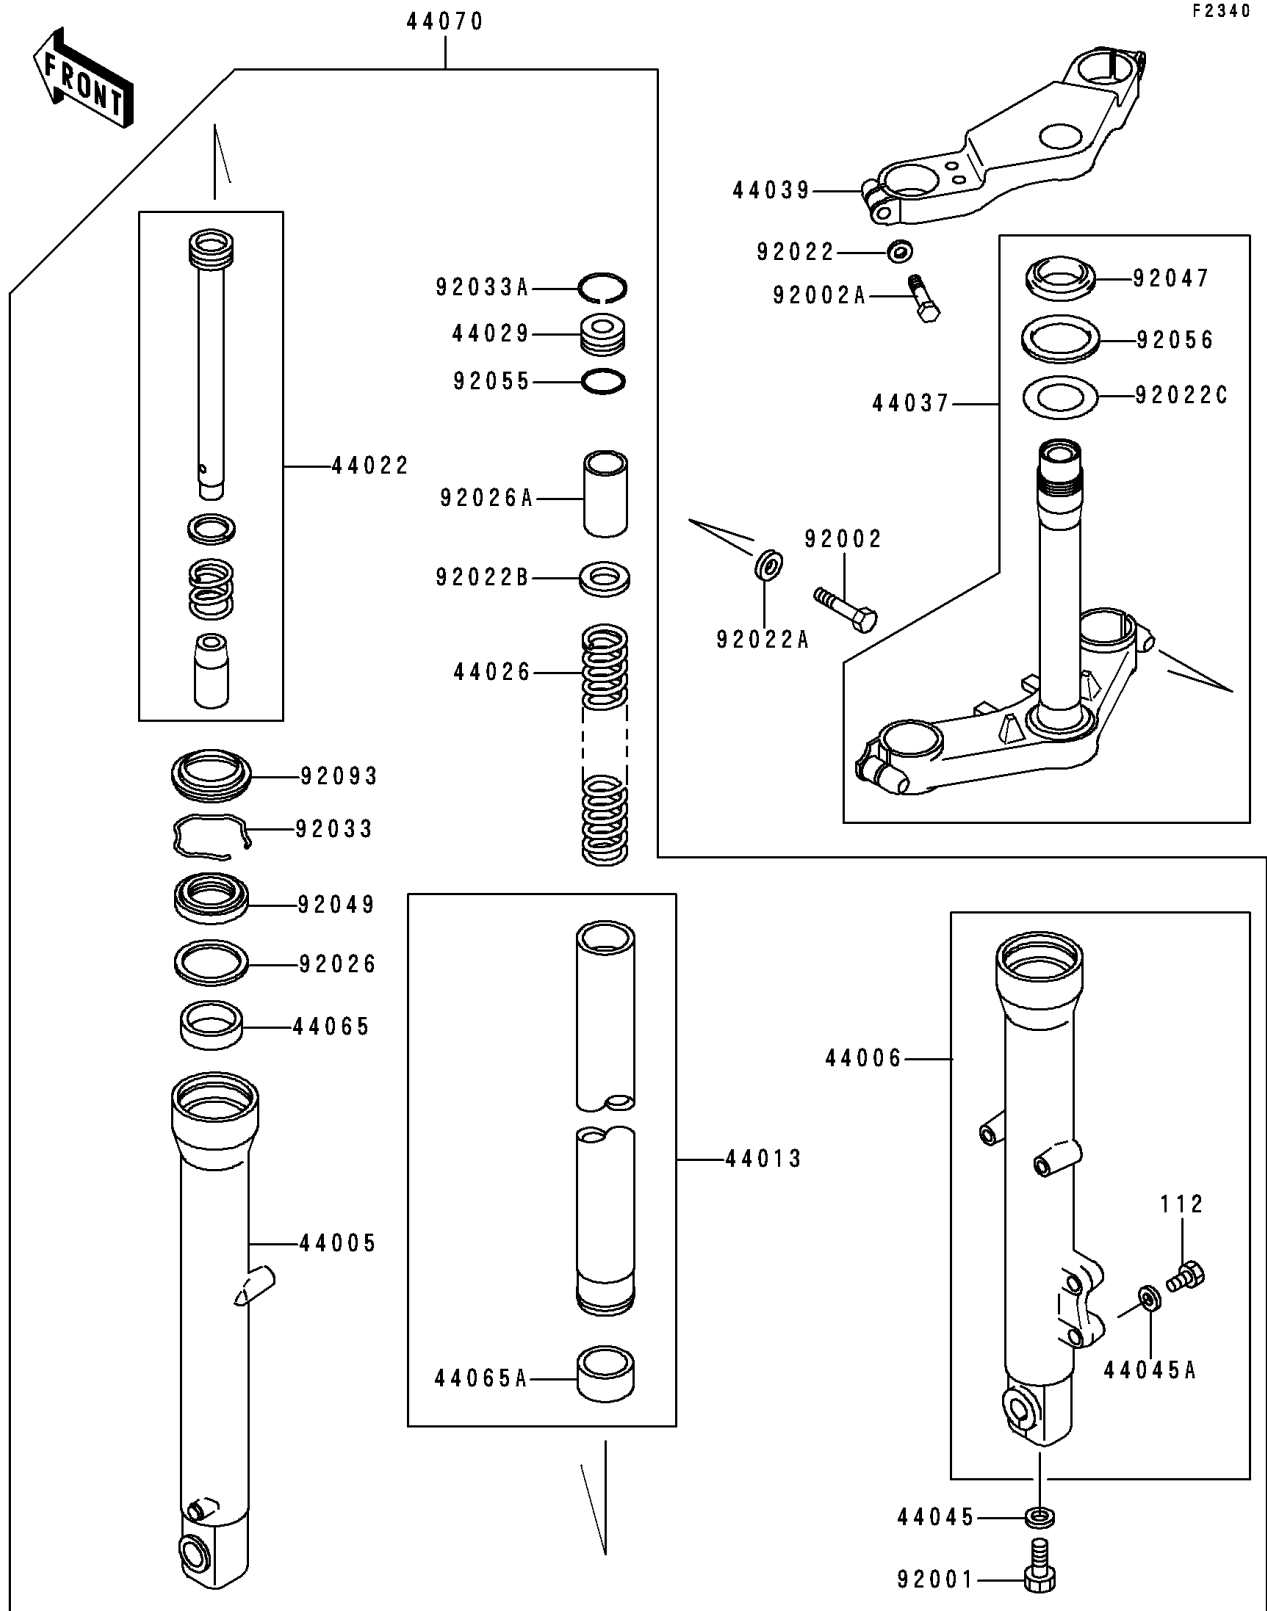

# 1993 Ninja® 250R PARTS DIAGRAM

Front Fork

# 1993 Ninja® 250R PARTS LIST

## Front Fork

ITEM NAME	PART NUMBER	QUANTITY
BOLT-UPSET (Ref # 112)	112B0608	2
PIPE-LEFT FORK OUTER (Ref # 44005)	44005-1258	1
PIPE-RIGHT FORK OUTER (Ref # 44006)	44006-1255	1
PIPE-FORK INNER (Ref # 44013)	44013-1273	2
CYLINDER-FORK (Ref # 44022)	44022-1206	2
SPRING-FRONT FORK (Ref # 44026)	44026-1362	2
SEAT-FORK SPRING (Ref # 44029)	44029-1127	2
HOLDER-FORK UNDER (Ref # 44037)	44037-1217	1
HOLDER-FORK UPPER (Ref # 44039)	44039-1163	1
GASKET,FORK CYLINDER BOLT (Ref # 44045)	44045-051	2
GASKET,DRAIN PLUG (Ref # 44045A)	44045-052	2
BUSHING-FRONT FORK (Ref # 44065)	44065-1068	2
BUSHING-FRONT FORK (Ref # 44065A)	44065-1082	2
DAMPER-ASSY,FORK (Ref # 44070)	44070-5026	1
BOLT,FORK CYLINDER (Ref # 92001)	92001-1464	2
BOLT,10X32 (Ref # 92002)	92002-1811	2
BOLT (Ref # 92002A)	92002-1959	2
WASHER,SPRING,8MM (Ref # 92022)	92022-1552	2
WASHER,SPRING,10MM (Ref # 92022A)	92022-1704	2
WASHER (Ref # 92022B)	92022-1879	2
WASHER,30.5X50X0.6 (Ref # 92022C)	92022-231	1
SPACER,FORK (Ref # 92026)	92026-1038	2
SPACER (Ref # 92026A)	92026-1291	2
RING-SNAP,FORK (Ref # 92033)	92033-1219	2
RING-SNAP (Ref # 92033A)	92033-1236	2
RACE,STEERING STEM BEARING (Ref # 92047)	92047-012	1
SEAL-OIL,FORK (Ref # 92049)	92049-1226	2
RING-O,FORK SPRING SEAT (Ref # 92055)	92055-1384	2
SEAL-OIL,STEERING STEM (Ref # 92056)	92056-003	1

## Front Fork

ITEM NAME	PART NUMBER	QUANTITY
SEAL,FORK (Ref # 92093)	92093-1196	2