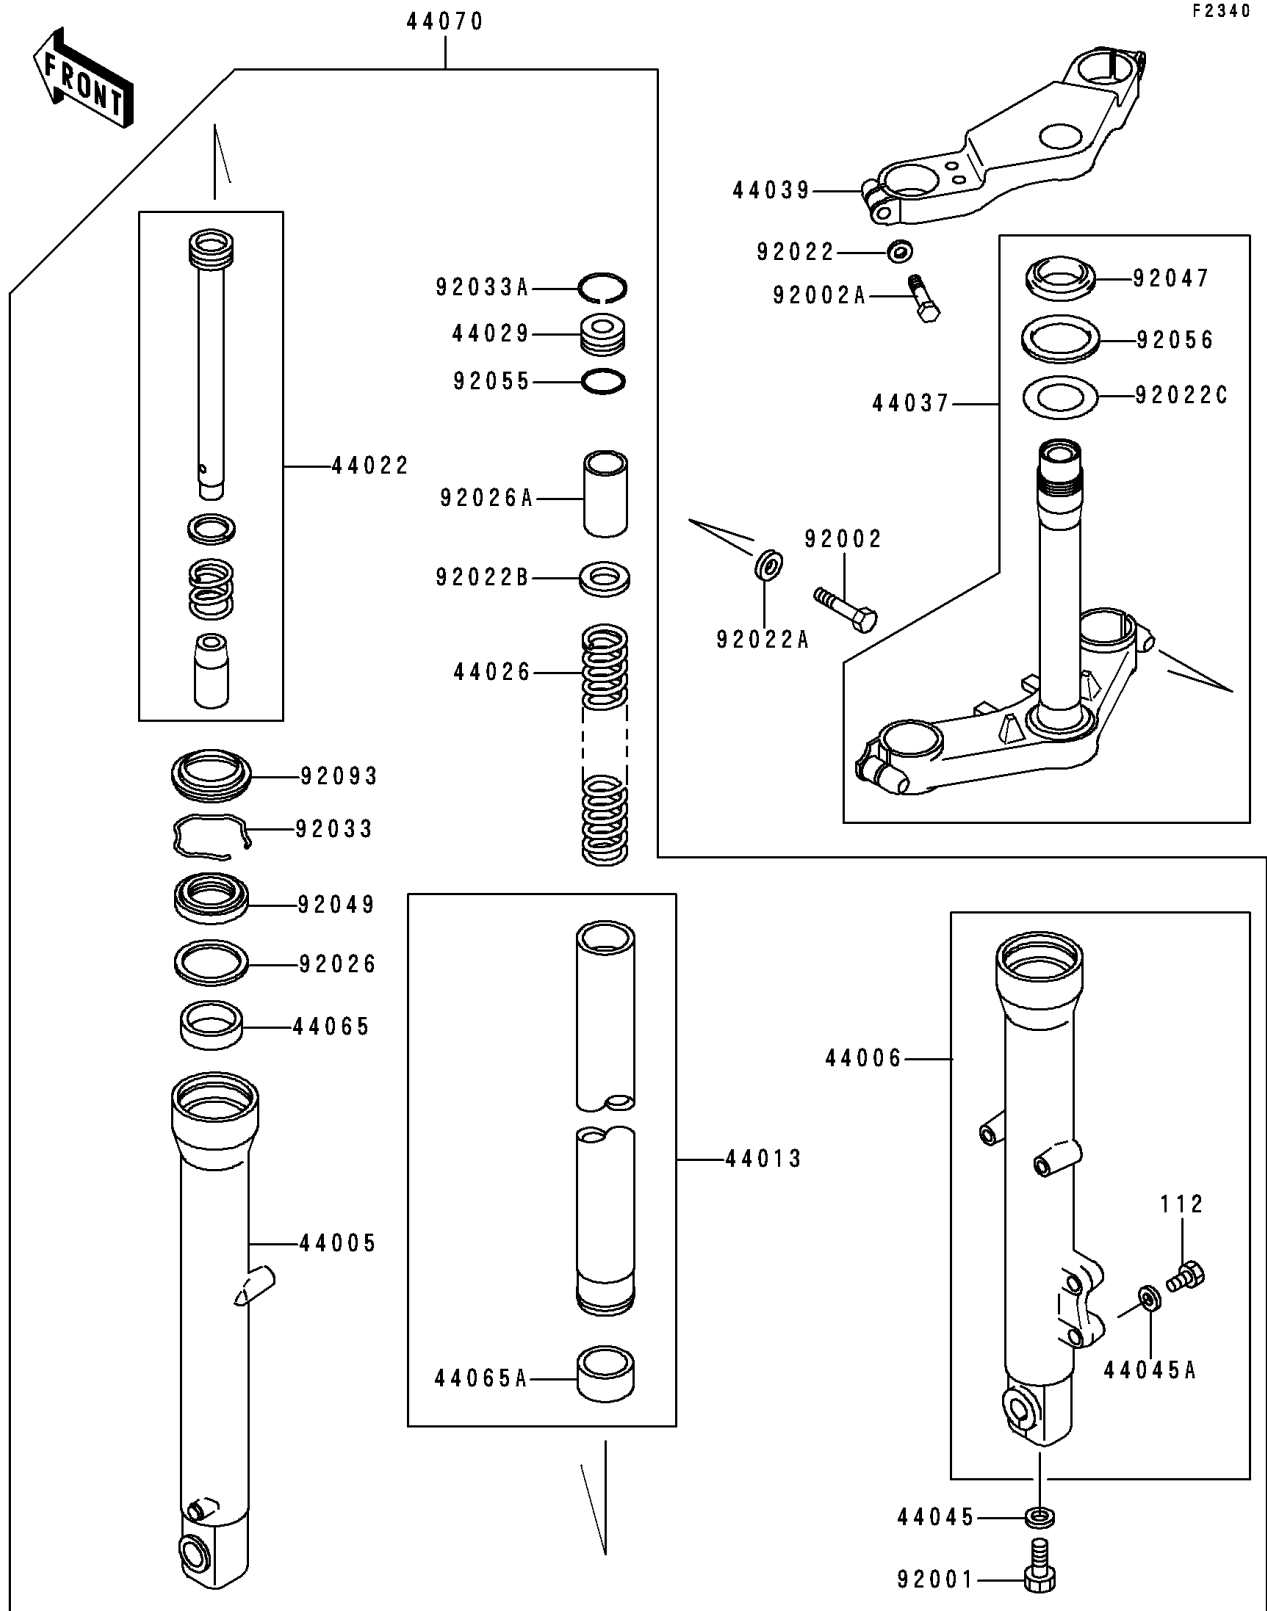

1993 Ninja® 250R PARTS DIAGRAM

Front Fork

1993 Ninja® 250R PARTS LIST

Front Fork

ITEM NAME	PART NUMBER	QUANTITY
BOLT-UPSET (Ref # 112)	112B0608	2
PIPE-LEFT FORK OUTER (Ref # 44005)	44005-1258	1
PIPE-RIGHT FORK OUTER (Ref # 44006)	44006-1255	1
PIPE-FORK INNER (Ref # 44013)	44013-1273	2
CYLINDER-FORK (Ref # 44022)	44022-1206	2
SPRING-FRONT FORK (Ref # 44026)	44026-1362	2
SEAT-FORK SPRING (Ref # 44029)	44029-1127	2
HOLDER-FORK UNDER (Ref # 44037)	44037-1217	1
HOLDER-FORK UPPER (Ref # 44039)	44039-1163	1
GASKET,FORK CYLINDER BOLT (Ref # 44045)	44045-051	2
GASKET,DRAIN PLUG (Ref # 44045A)	44045-052	2
BUSHING-FRONT FORK (Ref # 44065)	44065-1068	2
BUSHING-FRONT FORK (Ref # 44065A)	44065-1082	2
DAMPER-ASSY,FORK (Ref # 44070)	44070-5026	1
BOLT,FORK CYLINDER (Ref # 92001)	92001-1464	2
BOLT,10X32 (Ref # 92002)	92002-1811	2
BOLT (Ref # 92002A)	92002-1959	2
WASHER,SPRING,8MM (Ref # 92022)	92022-1552	2
WASHER,SPRING,10MM (Ref # 92022A)	92022-1704	2
WASHER (Ref # 92022B)	92022-1879	2
WASHER,30.5X50X0.6 (Ref # 92022C)	92022-231	1
SPACER,FORK (Ref # 92026)	92026-1038	2
SPACER (Ref # 92026A)	92026-1291	2
RING-SNAP,FORK (Ref # 92033)	92033-1219	2
RING-SNAP (Ref # 92033A)	92033-1236	2
RACE,STEERING STEM BEARING (Ref # 92047)	92047-012	1
SEAL-OIL,FORK (Ref # 92049)	92049-1226	2
RING-O,FORK SPRING SEAT (Ref # 92055)	92055-1384	2
SEAL-OIL,STEERING STEM (Ref # 92056)	92056-003	1

1993 Ninja® 250R PARTS LIST

Front Fork

ITEM NAME	PART NUMBER	QUANTITY
SEAL,FORK (Ref # 92093)	92093-1196	2