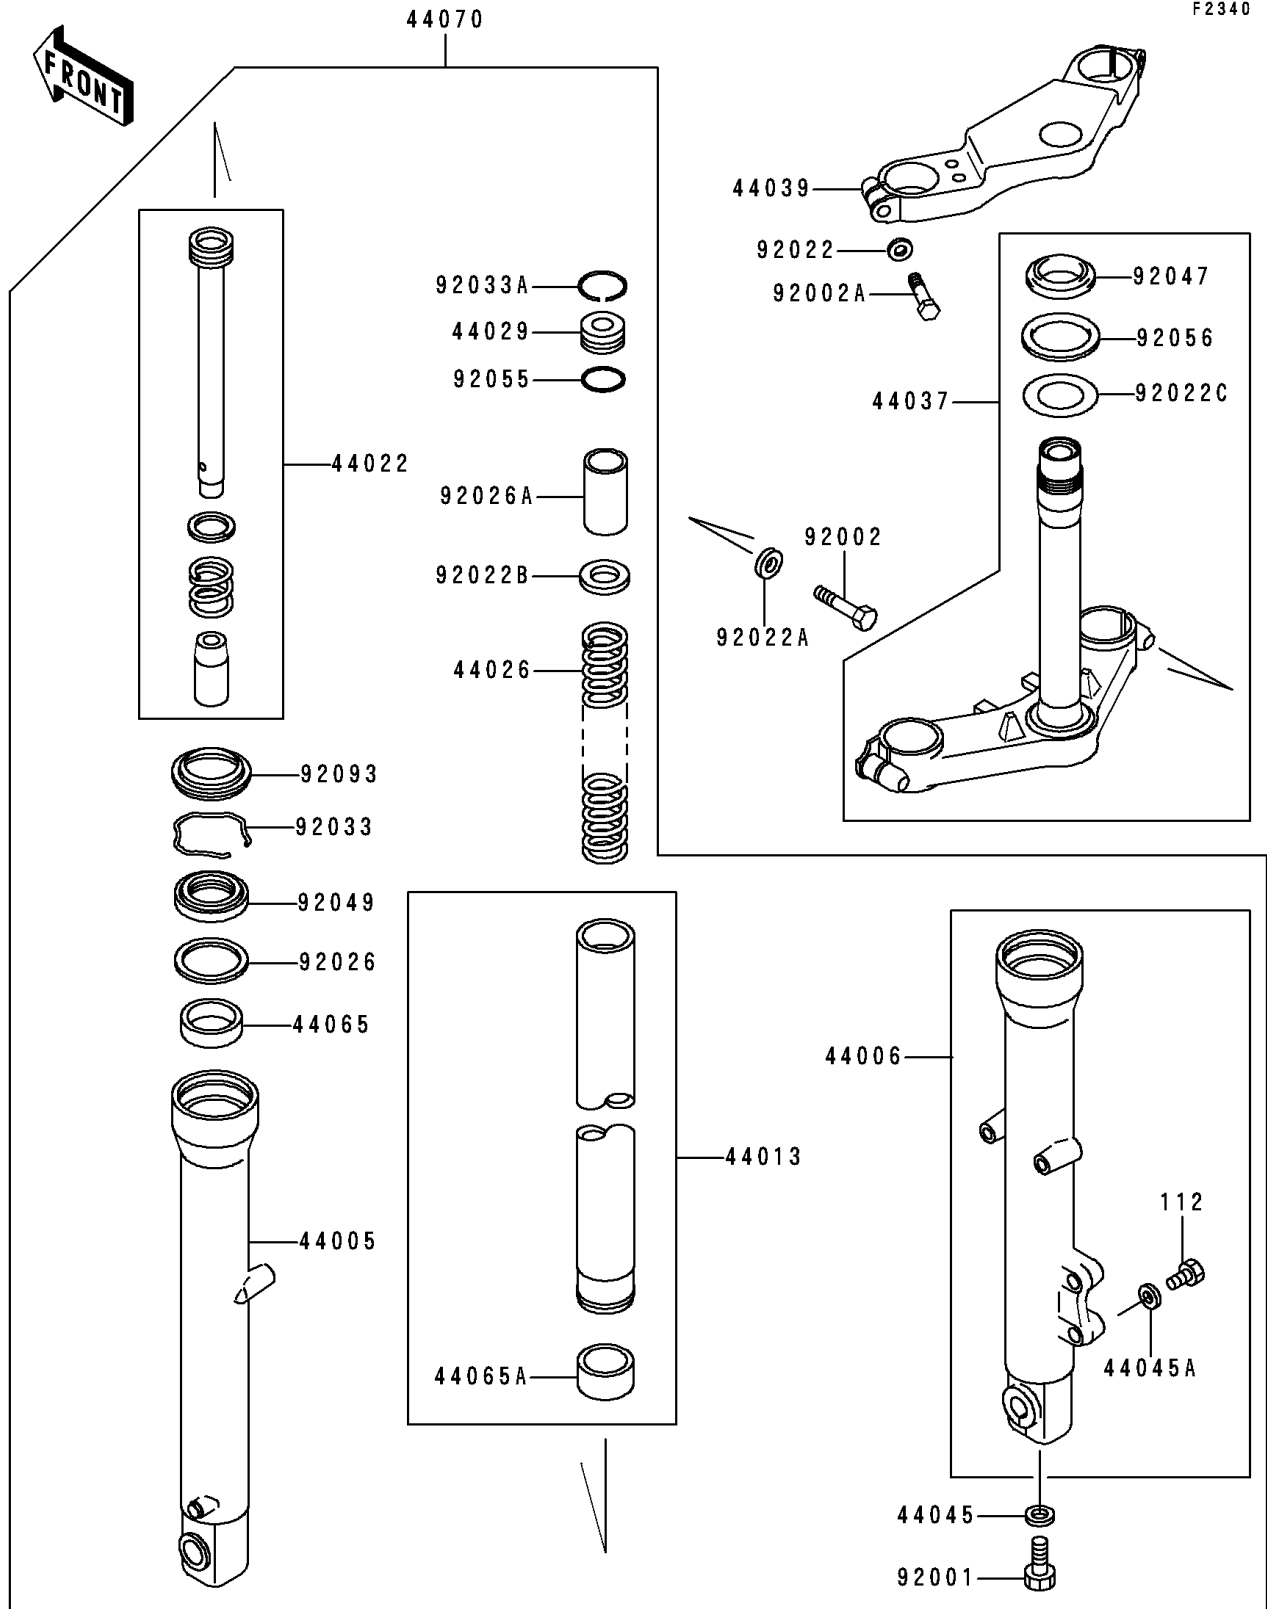

# 1995 Ninja® 250R PARTS DIAGRAM

Front Fork

# 1995 Ninja® 250R PARTS LIST

## Front Fork

ITEM NAME	PART NUMBER	QUANTITY
BOLT-UPSET (Ref # 112)	112B0608	2
PIPE-LEFT FORK OUTER (Ref # 44005)	44005-1258	1
PIPE-RIGHT FORK OUTER (Ref # 44006)	44006-1255	1
PIPE-FORK INNER (Ref # 44013)	44013-1273	2
CYLINDER-FORK (Ref # 44022)	44022-1206	2
SPRING-FRONT FORK (Ref # 44026)	44026-1362	2
SEAT-FORK SPRING (Ref # 44029)	44029-1127	2
HOLDER-FORK UNDER (Ref # 44037)	44037-1217	1
HOLDER-FORK UPPER (Ref # 44039)	44039-1163	1
GASKET,FORK CYLINDER BOLT (Ref # 44045)	44045-051	2
GASKET,DRAIN PLUG (Ref # 44045A)	44045-052	2
BUSHING-FRONT FORK (Ref # 44065)	44065-1068	2
BUSHING-FRONT FORK (Ref # 44065A)	44065-1082	2
DAMPER-ASSY,FORK (Ref # 44070)	44070-5026	1
BOLT,FORK CYLINDER (Ref # 92001)	92001-1464	2
BOLT,10X32 (Ref # 92002)	92002-1811	2
BOLT (Ref # 92002A)	92002-1959	2
WASHER,SPRING,8MM (Ref # 92022)	92022-1552	2
WASHER,SPRING,10MM (Ref # 92022A)	92022-1704	2
WASHER (Ref # 92022B)	92022-1879	2
WASHER,30.5X50X0.6 (Ref # 92022C)	92022-231	1
SPACER,FORK (Ref # 92026)	92026-1038	2
SPACER (Ref # 92026A)	92026-1291	2
RING-SNAP,FORK (Ref # 92033)	92033-1219	2
RING-SNAP (Ref # 92033A)	92033-1236	2
RACE,STEERING STEM BEARING (Ref # 92047)	92047-012	1
SEAL-OIL,FORK (Ref # 92049)	92049-1226	2
RING-O,FORK SPRING SEAT (Ref # 92055)	92055-1384	2
SEAL-OIL,STEERING STEM (Ref # 92056)	92056-003	1

## Front Fork

ITEM NAME	PART NUMBER	QUANTITY
SEAL,FORK (Ref # 92093)	92093-1196	2