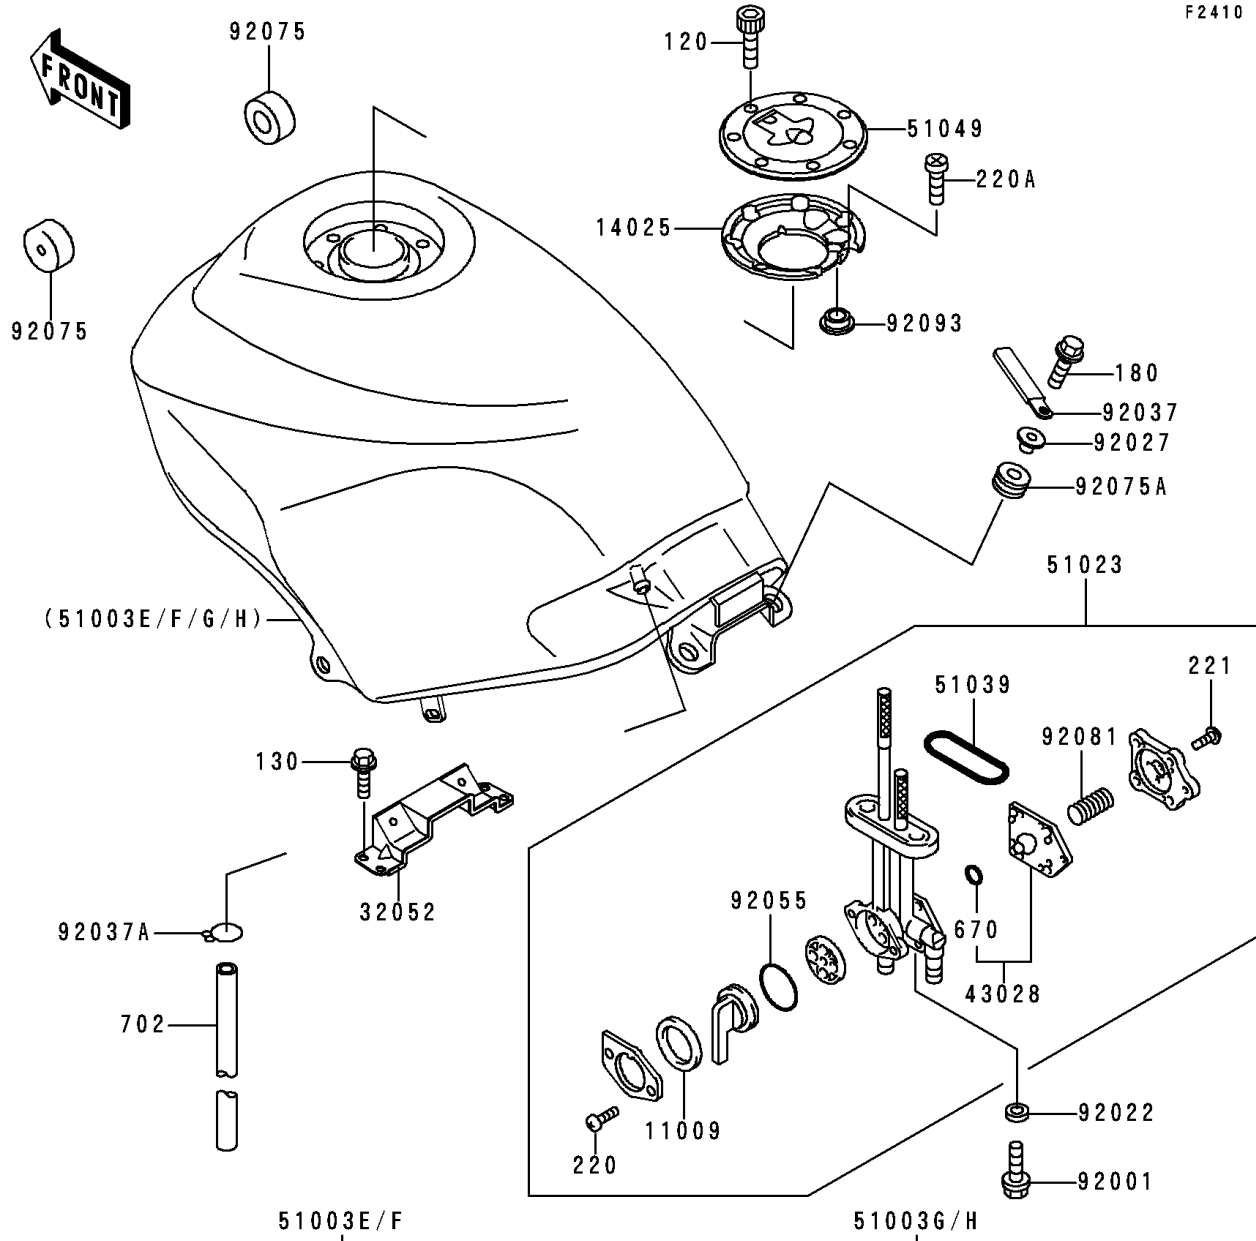

1994 Ninja® 250R PARTS DIAGRAM

Fuel Tank

F2410

1994 Ninja® 250R PARTS LIST

Fuel Tank

ITEM NAME	PART NUMBER	QUANTITY
GASKET,TAP VALVE (Ref # 11009)	11009-1188	1
COVER,TANK CAP (Ref # 14025)	14025-1913	1
BRACKET-TANK,RR (Ref # 32052)	32052-1254	1
DIAPHRAGM,TAP (Ref # 43028)	43028-1068	1
TAP-ASSY,FUEL (Ref # 51023)	51023-1139	1
BOLT-SOCKET (Ref # 120)	120S0512	7
BOLT-FLANGED,6X10 (Ref # 130)	130G0610	4
BOLT-UPSET-WS,6X25 (Ref # 180)	180D0625	2
SCREW-PAN-CROS (Ref # 220)	220C0308	2
SCREW-PAN-CROS (Ref # 220A)	220C0508	1
SCREW-CSK-CROS,4X14 (Ref # 221)	221B0414	5
O RING,4MM (Ref # 670)	670B1504	1
TUBE-RUBBER,7X10X1000 (Ref # 702)	702A071000	1
RING,TAP FLANGED (Ref # 51039)	51039-003	1
CAP-TANK,FUEL (Ref # 51049)	51049-1079	1
BOLT,6X20 (Ref # 92001)	92001-1091	2
WASHER,6.2X11X1.5 (Ref # 92022)	92022-183	2
COLLAR,L=13.1 (Ref # 92027)	92027-251	2
CLAMP,WIRING HARNESS (Ref # 92037)	92037-1069	1
CLAMP (Ref # 92037A)	92037-1712	1
RING-O,TAP LEVER (Ref # 92055)	92055-1085	1
DAMPER,FUEL TANK,FR (Ref # 92075)	92075-1115	2
DAMPER (Ref # 92075A)	92075-1690	2
SPRING,TAP DIAPHRAGM (Ref # 92081)	92081-1240	1
TANK-COMP-FUEL,EBONY (Ref # 51003G)	51003-5480-H8	1
TANK-COMP-FUEL,EBONY (Ref # 51003H)	51003-5481-H8	1
SEAL,FUEL TANK CAP (Ref # 92093)	92093-1030	1