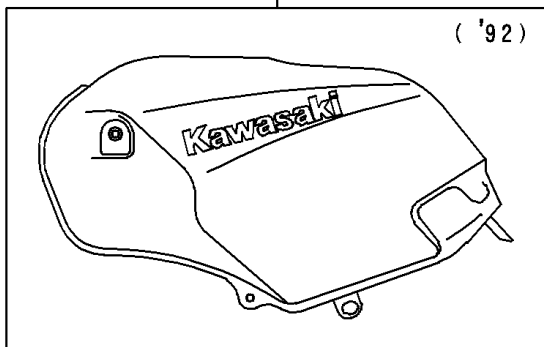

1994 Ninja® 250R PARTS DIAGRAM

Fuel Tank

F2410

1994 Ninja® 250R PARTS LIST

Fuel Tank

ITEM NAME	PART NUMBER	QUANTITY
GASKET,TAP VALVE (Ref # 11009)	11009-1188	1
COVER,TANK CAP (Ref # 14025)	14025-1913	1
BRACKET-TANK,RR (Ref # 32052)	32052-1254	1
DIAPHRAGM,TAP (Ref # 43028)	43028-1068	1
TAP-ASSY,FUEL (Ref # 51023)	51023-1139	1
BOLT-SOCKET (Ref # 120)	120S0512	7
BOLT-FLANGED,6X10 (Ref # 130)	130G0610	4
BOLT-UPSET-WS,6X25 (Ref # 180)	180D0625	2
SCREW-PAN-CROS (Ref # 220)	220C0308	2
SCREW-PAN-CROS (Ref # 220A)	220C0508	1
SCREW-CSK-CROS,4X14 (Ref # 221)	221B0414	5
O RING,4MM (Ref # 670)	670B1504	1
TUBE-RUBBER,7X10X1000 (Ref # 702)	702A071000	1
RING,TAP FLANGED (Ref # 51039)	51039-003	1
CAP-TANK,FUEL (Ref # 51049)	51049-1079	1
BOLT,6X20 (Ref # 92001)	92001-1091	2
WASHER,6.2X11X1.5 (Ref # 92022)	92022-183	2
COLLAR,L=13.1 (Ref # 92027)	92027-251	2
CLAMP,WIRING HARNESS (Ref # 92037)	92037-1069	1
CLAMP (Ref # 92037A)	92037-1712	1
RING-O,TAP LEVER (Ref # 92055)	92055-1085	1
DAMPER,FUEL TANK,FR (Ref # 92075)	92075-1115	2
DAMPER (Ref # 92075A)	92075-1690	2
SPRING,TAP DIAPHRAGM (Ref # 92081)	92081-1240	1
TANK-COMP-FUEL,EBONY (Ref # 51003G)	51003-5480-H8	1
TANK-COMP-FUEL,EBONY (Ref # 51003H)	51003-5481-H8	1
SEAL,FUEL TANK CAP (Ref # 92093)	92093-1030	1