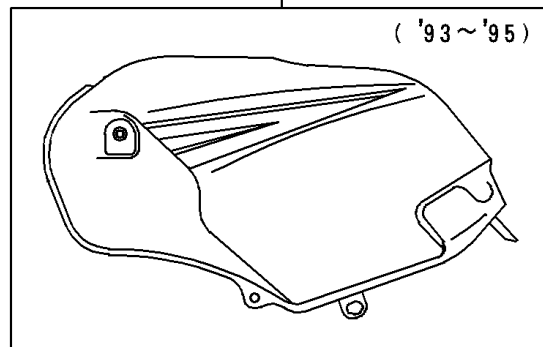

1994 Ninja® 250R PARTS DIAGRAM

Fuel Tank

F2410

1994 Ninja® 250R PARTS LIST

Fuel Tank

ITEM NAME	PART NUMBER	QUANTITY
GASKET,TAP VALVE (Ref # 11009)	11009-1188	1
COVER,TANK CAP (Ref # 14025)	14025-1913	1
BRACKET-TANK,RR (Ref # 32052)	32052-1254	1
DIAPHRAGM,TAP (Ref # 43028)	43028-1068	1
TAP-ASSY,FUEL (Ref # 51023)	51023-1139	1
BOLT-SOCKET (Ref # 120)	120S0512	7
BOLT-FLANGED,6X10 (Ref # 130)	130G0610	4
BOLT-UPSET-WS,6X25 (Ref # 180)	180D0625	2
SCREW-PAN-CROS (Ref # 220)	220C0308	2
SCREW-PAN-CROS (Ref # 220A)	220C0508	1
SCREW-CSK-CROS,4X14 (Ref # 221)	221B0414	5
O RING,4MM (Ref # 670)	670B1504	1
TUBE-RUBBER,7X10X1000 (Ref # 702)	702A071000	1
RING,TAP FLANGED (Ref # 51039)	51039-003	1
CAP-TANK,FUEL (Ref # 51049)	51049-1079	1
BOLT,6X20 (Ref # 92001)	92001-1091	2
WASHER,6.2X11X1.5 (Ref # 92022)	92022-183	2
COLLAR,L=13.1 (Ref # 92027)	92027-251	2
CLAMP,WIRING HARNESS (Ref # 92037)	92037-1069	1
CLAMP (Ref # 92037A)	92037-1712	1
RING-O,TAP LEVER (Ref # 92055)	92055-1085	1
DAMPER,FUEL TANK,FR (Ref # 92075)	92075-1115	2
DAMPER (Ref # 92075A)	92075-1690	2
SPRING,TAP DIAPHRAGM (Ref # 92081)	92081-1240	1
TANK-COMP-FUEL,EBONY (Ref # 51003G)	51003-5480-H8	1
TANK-COMP-FUEL,EBONY (Ref # 51003H)	51003-5481-H8	1
SEAL,FUEL TANK CAP (Ref # 92093)	92093-1030	1