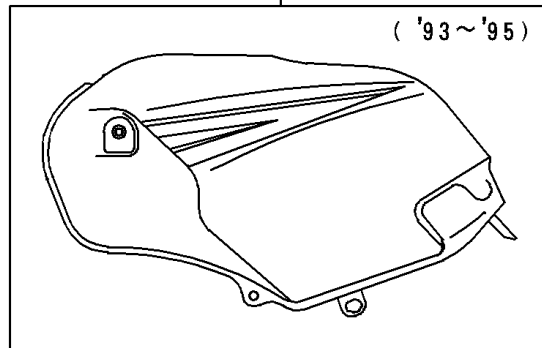

1995 Ninja® 250R PARTS DIAGRAM

Fuel Tank

F2410

1995 Ninja® 250R PARTS LIST

Fuel Tank

ITEM NAME	PART NUMBER	QUANTITY
GASKET,TAP VALVE (Ref # 11009)	11009-1188	1
COVER,TANK CAP (Ref # 14025)	14025-1913	1
BRACKET-TANK,RR (Ref # 32052)	32052-1254	1
DIAPHRAGM,TAP (Ref # 43028)	43028-1068	1
TAP-ASSY,FUEL (Ref # 51023)	51023-1139	1
BOLT-SOCKET (Ref # 120)	120S0512	7
BOLT-FLANGED,6X10 (Ref # 130)	130G0610	4
BOLT-UPSET-WS,6X25 (Ref # 180)	180D0625	2
SCREW-PAN-CROS (Ref # 220)	220C0308	2
SCREW-PAN-CROS (Ref # 220A)	220C0508	1
SCREW-CSK-CROS,4X14 (Ref # 221)	221B0414	5
O RING,4MM (Ref # 670)	670B1504	1
TUBE-RUBBER,7X10X1000 (Ref # 702)	702A071000	1
RING,TAP FLANGED (Ref # 51039)	51039-003	1
CAP-TANK,FUEL (Ref # 51049)	51049-1079	1
BOLT,6X20 (Ref # 92001)	92001-1091	2
WASHER,6.2X11X1.5 (Ref # 92022)	92022-183	2
COLLAR,L=13.1 (Ref # 92027)	92027-251	2
CLAMP,WIRING HARNESS (Ref # 92037)	92037-1069	1
CLAMP (Ref # 92037A)	92037-1712	1
RING-O,TAP LEVER (Ref # 92055)	92055-1085	1
DAMPER,FUEL TANK,FR (Ref # 92075)	92075-1115	2
DAMPER (Ref # 92075A)	92075-1690	2
SPRING,TAP DIAPHRAGM (Ref # 92081)	92081-1240	1
TANK-COMP-FUEL,EBONY (Ref # 51003G)	51003-5480-H8	1
TANK-COMP-FUEL,EBONY (Ref # 51003H)	51003-5481-H8	1
SEAL,FUEL TANK CAP (Ref # 92093)	92093-1030	1