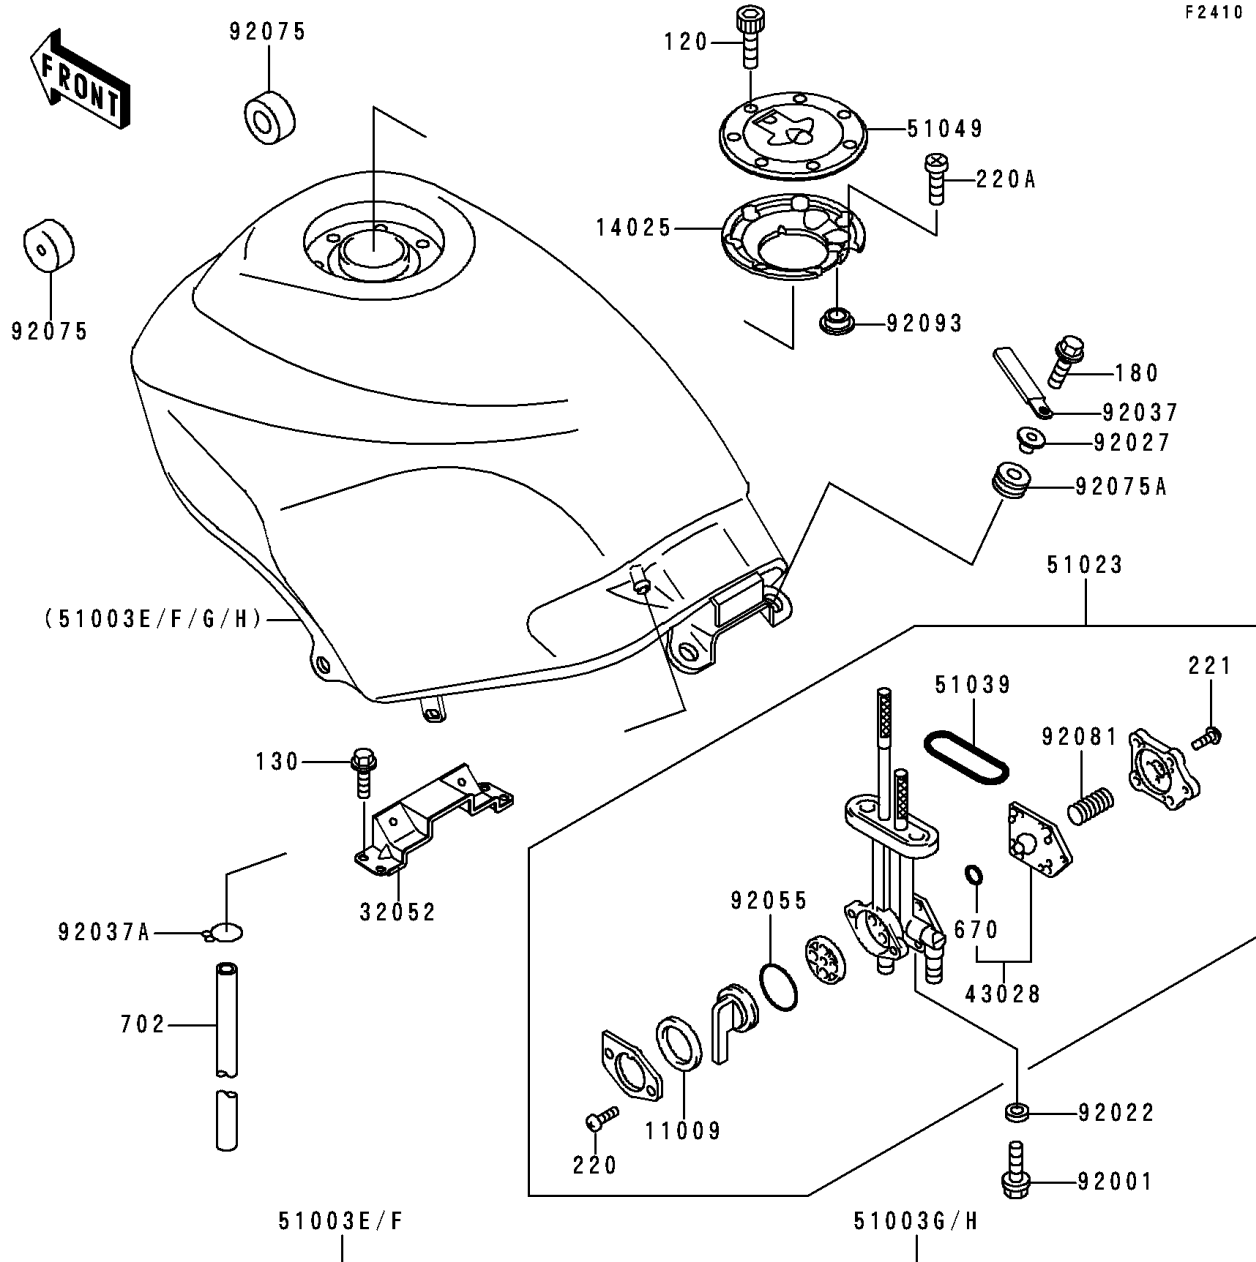

1995 Ninja® 250R PARTS DIAGRAM

Fuel Tank

F2410

1995 Ninja® 250R PARTS LIST

Fuel Tank

ITEM NAME	PART NUMBER	QUANTITY
GASKET,TAP VALVE (Ref # 11009)	11009-1188	1
COVER,TANK CAP (Ref # 14025)	14025-1913	1
BRACKET-TANK,RR (Ref # 32052)	32052-1254	1
DIAPHRAGM,TAP (Ref # 43028)	43028-1068	1
TAP-ASSY,FUEL (Ref # 51023)	51023-1139	1
BOLT-SOCKET (Ref # 120)	120S0512	7
BOLT-FLANGED,6X10 (Ref # 130)	130G0610	4
BOLT-UPSET-WS,6X25 (Ref # 180)	180D0625	2
SCREW-PAN-CROS (Ref # 220)	220C0308	2
SCREW-PAN-CROS (Ref # 220A)	220C0508	1
SCREW-CSK-CROS,4X14 (Ref # 221)	221B0414	5
O RING,4MM (Ref # 670)	670B1504	1
TUBE-RUBBER,7X10X1000 (Ref # 702)	702A071000	1
RING,TAP FLANGED (Ref # 51039)	51039-003	1
CAP-TANK,FUEL (Ref # 51049)	51049-1079	1
BOLT,6X20 (Ref # 92001)	92001-1091	2
WASHER,6.2X11X1.5 (Ref # 92022)	92022-183	2
COLLAR,L=13.1 (Ref # 92027)	92027-251	2
CLAMP,WIRING HARNESS (Ref # 92037)	92037-1069	1
CLAMP (Ref # 92037A)	92037-1712	1
RING-O,TAP LEVER (Ref # 92055)	92055-1085	1
DAMPER,FUEL TANK,FR (Ref # 92075)	92075-1115	2
DAMPER (Ref # 92075A)	92075-1690	2
SPRING,TAP DIAPHRAGM (Ref # 92081)	92081-1240	1
TANK-COMP-FUEL,EBONY (Ref # 51003G)	51003-5480-H8	1
TANK-COMP-FUEL,EBONY (Ref # 51003H)	51003-5481-H8	1
SEAL,FUEL TANK CAP (Ref # 92093)	92093-1030	1