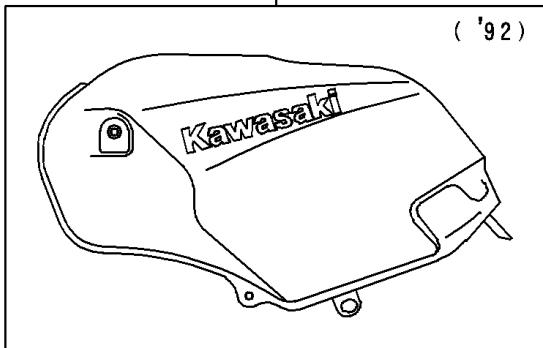

1995 Ninja® 250R PARTS DIAGRAM

Fuel Tank

F2410

1995 Ninja® 250R PARTS LIST

Fuel Tank

ITEM NAME	PART NUMBER	QUANTITY
GASKET,TAP VALVE (Ref # 11009)	11009-1188	1
COVER,TANK CAP (Ref # 14025)	14025-1913	1
BRACKET-TANK,RR (Ref # 32052)	32052-1254	1
DIAPHRAGM,TAP (Ref # 43028)	43028-1068	1
TAP-ASSY,FUEL (Ref # 51023)	51023-1139	1
BOLT-SOCKET (Ref # 120)	120S0512	7
BOLT-FLANGED,6X10 (Ref # 130)	130G0610	4
BOLT-UPSET-WS,6X25 (Ref # 180)	180D0625	2
SCREW-PAN-CROS (Ref # 220)	220C0308	2
SCREW-PAN-CROS (Ref # 220A)	220C0508	1
SCREW-CSK-CROS,4X14 (Ref # 221)	221B0414	5
O RING,4MM (Ref # 670)	670B1504	1
TUBE-RUBBER,7X10X1000 (Ref # 702)	702A071000	1
RING,TAP FLANGED (Ref # 51039)	51039-003	1
CAP-TANK,FUEL (Ref # 51049)	51049-1079	1
BOLT,6X20 (Ref # 92001)	92001-1091	2
WASHER,6.2X11X1.5 (Ref # 92022)	92022-183	2
COLLAR,L=13.1 (Ref # 92027)	92027-251	2
CLAMP,WIRING HARNESS (Ref # 92037)	92037-1069	1
CLAMP (Ref # 92037A)	92037-1712	1
RING-O,TAP LEVER (Ref # 92055)	92055-1085	1
DAMPER,FUEL TANK,FR (Ref # 92075)	92075-1115	2
DAMPER (Ref # 92075A)	92075-1690	2
SPRING,TAP DIAPHRAGM (Ref # 92081)	92081-1240	1
TANK-COMP-FUEL,EBONY (Ref # 51003G)	51003-5480-H8	1
TANK-COMP-FUEL,EBONY (Ref # 51003H)	51003-5481-H8	1
SEAL,FUEL TANK CAP (Ref # 92093)	92093-1030	1