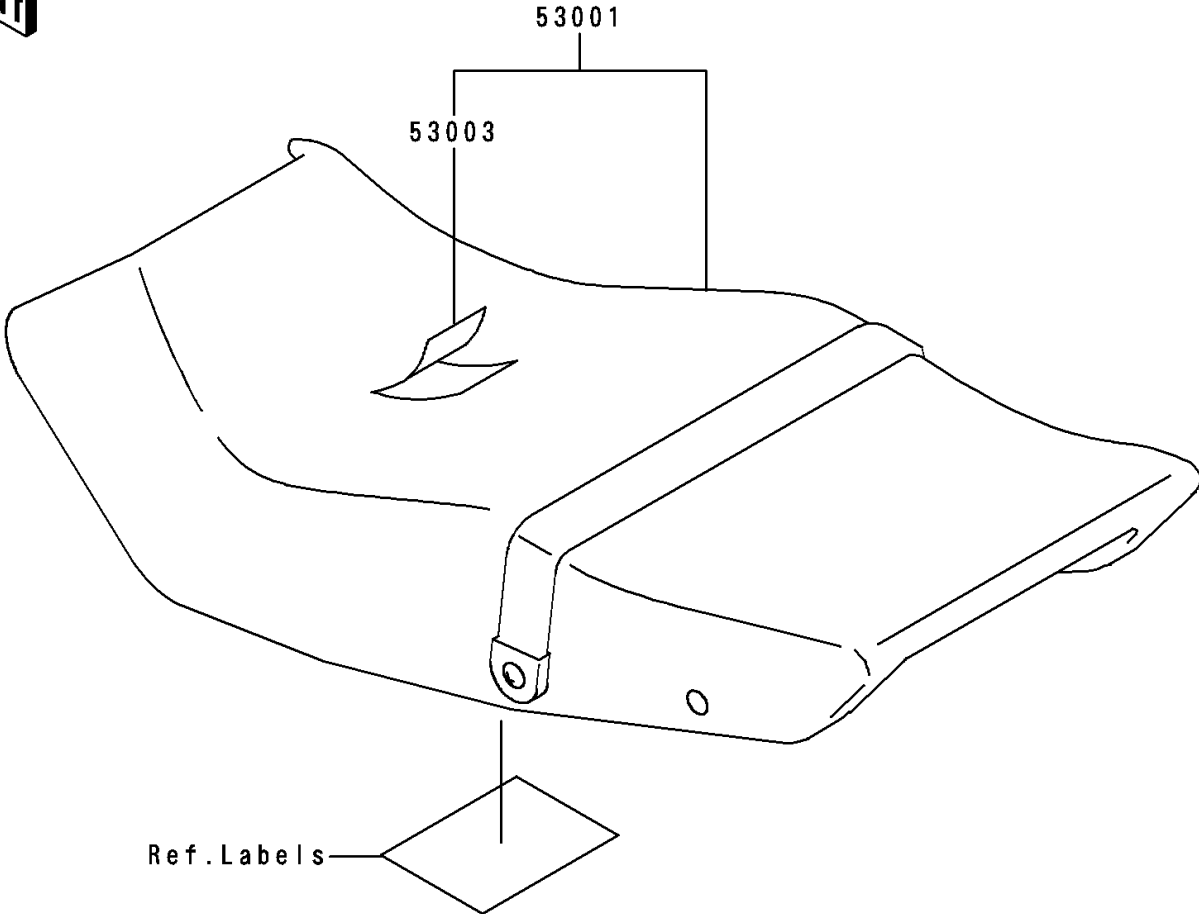

# 1994 Ninja® 250R PARTS DIAGRAM

Seat

F 25 10

# 1994 Ninja® 250R PARTS LIST

## Seat

ITEM NAME	PART NUMBER	QUANTITY
LATCH,SEAT (Ref # 49031)	49031-1056	1
SEAT-ASSY,DUAL,BLACK (Ref # 53001)	53001-1547-MA	1
LEATHER,SEAT,BLACK (Ref # 53003)	53003-1192-MA	1
BOLT,SOCKET,6MM (Ref # 92002)	92002-1616	2
SPRING,HOOK RETURN (Ref # 92081)	92081-1580	2