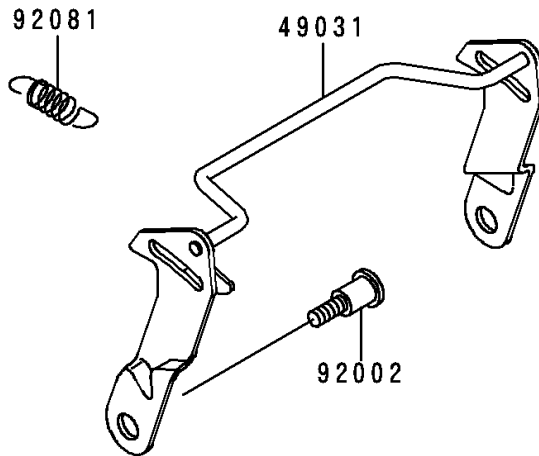

# 1994 Ninja® 250R PARTS DIAGRAM

Seat

F 25 10

# 1994 Ninja® 250R PARTS LIST

## Seat

ITEM NAME	PART NUMBER	QUANTITY
LATCH,SEAT (Ref # 49031)	49031-1056	1
SEAT-ASSY,DUAL,BLACK (Ref # 53001)	53001-1547-MA	1
LEATHER,SEAT,BLACK (Ref # 53003)	53003-1192-MA	1
BOLT,SOCKET,6MM (Ref # 92002)	92002-1616	2
SPRING,HOOK RETURN (Ref # 92081)	92081-1580	2