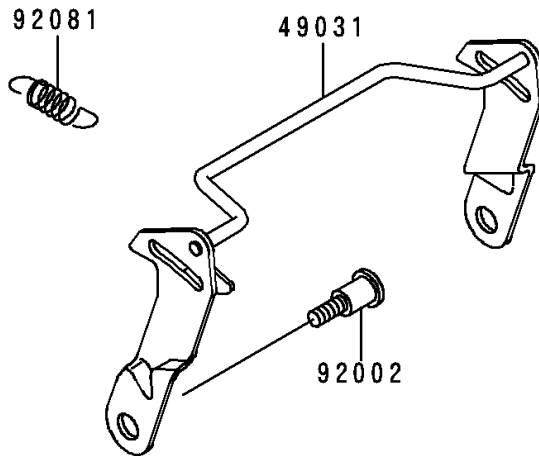

# 1995 Ninja® 250R PARTS DIAGRAM

Seat

F 25 10

# 1995 Ninja® 250R PARTS LIST

## Seat

ITEM NAME	PART NUMBER	QUANTITY
LATCH,SEAT (Ref # 49031)	49031-1056	1
SEAT-ASSY,DUAL,BLACK (Ref # 53001)	53001-1547-MA	1
LEATHER,SEAT,BLACK (Ref # 53003)	53003-1192-MA	1
BOLT,SOCKET,6MM (Ref # 92002)	92002-1616	2
SPRING,HOOK RETURN (Ref # 92081)	92081-1580	2