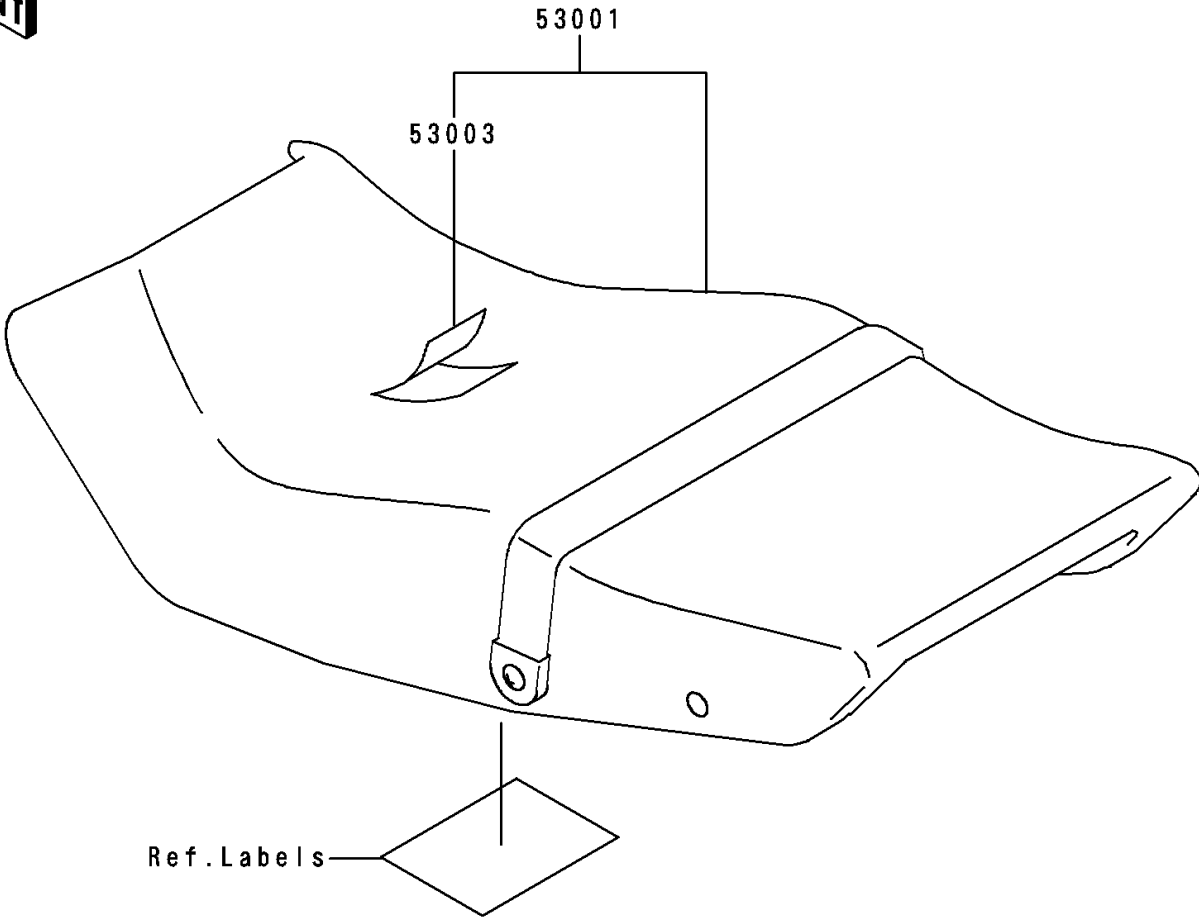

# 1995 Ninja® 250R PARTS DIAGRAM

Seat

F 25 10

# 1995 Ninja® 250R PARTS LIST

## Seat

ITEM NAME	PART NUMBER	QUANTITY
LATCH,SEAT (Ref # 49031)	49031-1056	1
SEAT-ASSY,DUAL,BLACK (Ref # 53001)	53001-1547-MA	1
LEATHER,SEAT,BLACK (Ref # 53003)	53003-1192-MA	1
BOLT,SOCKET,6MM (Ref # 92002)	92002-1616	2
SPRING,HOOK RETURN (Ref # 92081)	92081-1580	2