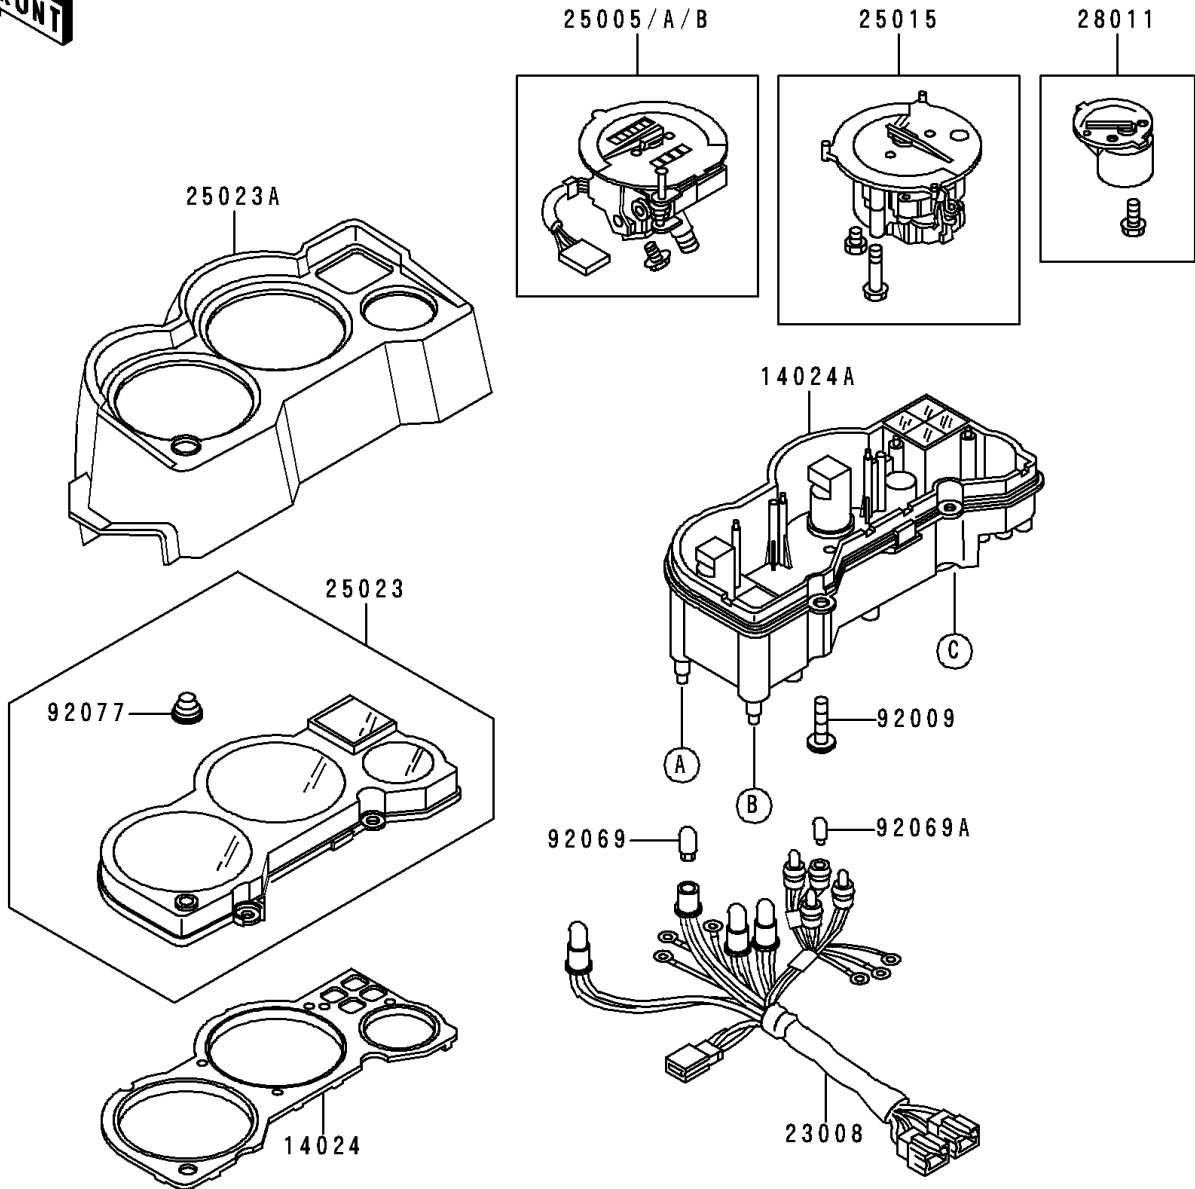

1993 Ninja® 250R PARTS DIAGRAM

Meter(s)

F2530

- | | | |
|-------|-------|-------|
| (A) | (B) | (C) |
| | | |
| 92075 | 92075 | 92075 |
| | | |
| 25009 | 25009 | 25009 |
| | | |
| 92015 | 92015 | 92015 |

1993 Ninja® 250R PARTS LIST

Meter(s)

ITEM NAME	PART NUMBER	QUANTITY
COVER,METER (Ref # 14024)	14024-1463	1
COVER,METER HOUSING (Ref # 14024A)	14024-1664	1
SOCKET-ASSY,METER (Ref # 23008)	23008-1367	1
WASHER,5.2X16X1.2 (Ref # 25009)	25009-004	3
TACHOMETER,X1000R/MIN (Ref # 25015)	25015-1275	1
COVER-METER CASE,UPP (Ref # 25023)	25023-1158	1
COVER-METER CASE (Ref # 25023A)	25023-1159	1
METER,TEMP (Ref # 28011)	28011-1100	1
SCREW,TAPPING,4X16 (Ref # 92009)	92009-1163	4
NUT,FLANGED,5MM (Ref # 92015)	92015-1259	3
BULB,12V 3.4W (Ref # 92069)	92069-1007	3
BULB,12V 3W (Ref # 92069A)	92069-1068	4
DAMPER,METER BRACKET (Ref # 92075)	92075-1385	3
BOOT,TRIP RESET KNOB (Ref # 92077)	92077-1061	1
SPEEDOMETER,MPH (Ref # 25005)	25005-1378	1
SPEEDOMETER,KPH (Ref # 25005A)	25005-1379	1