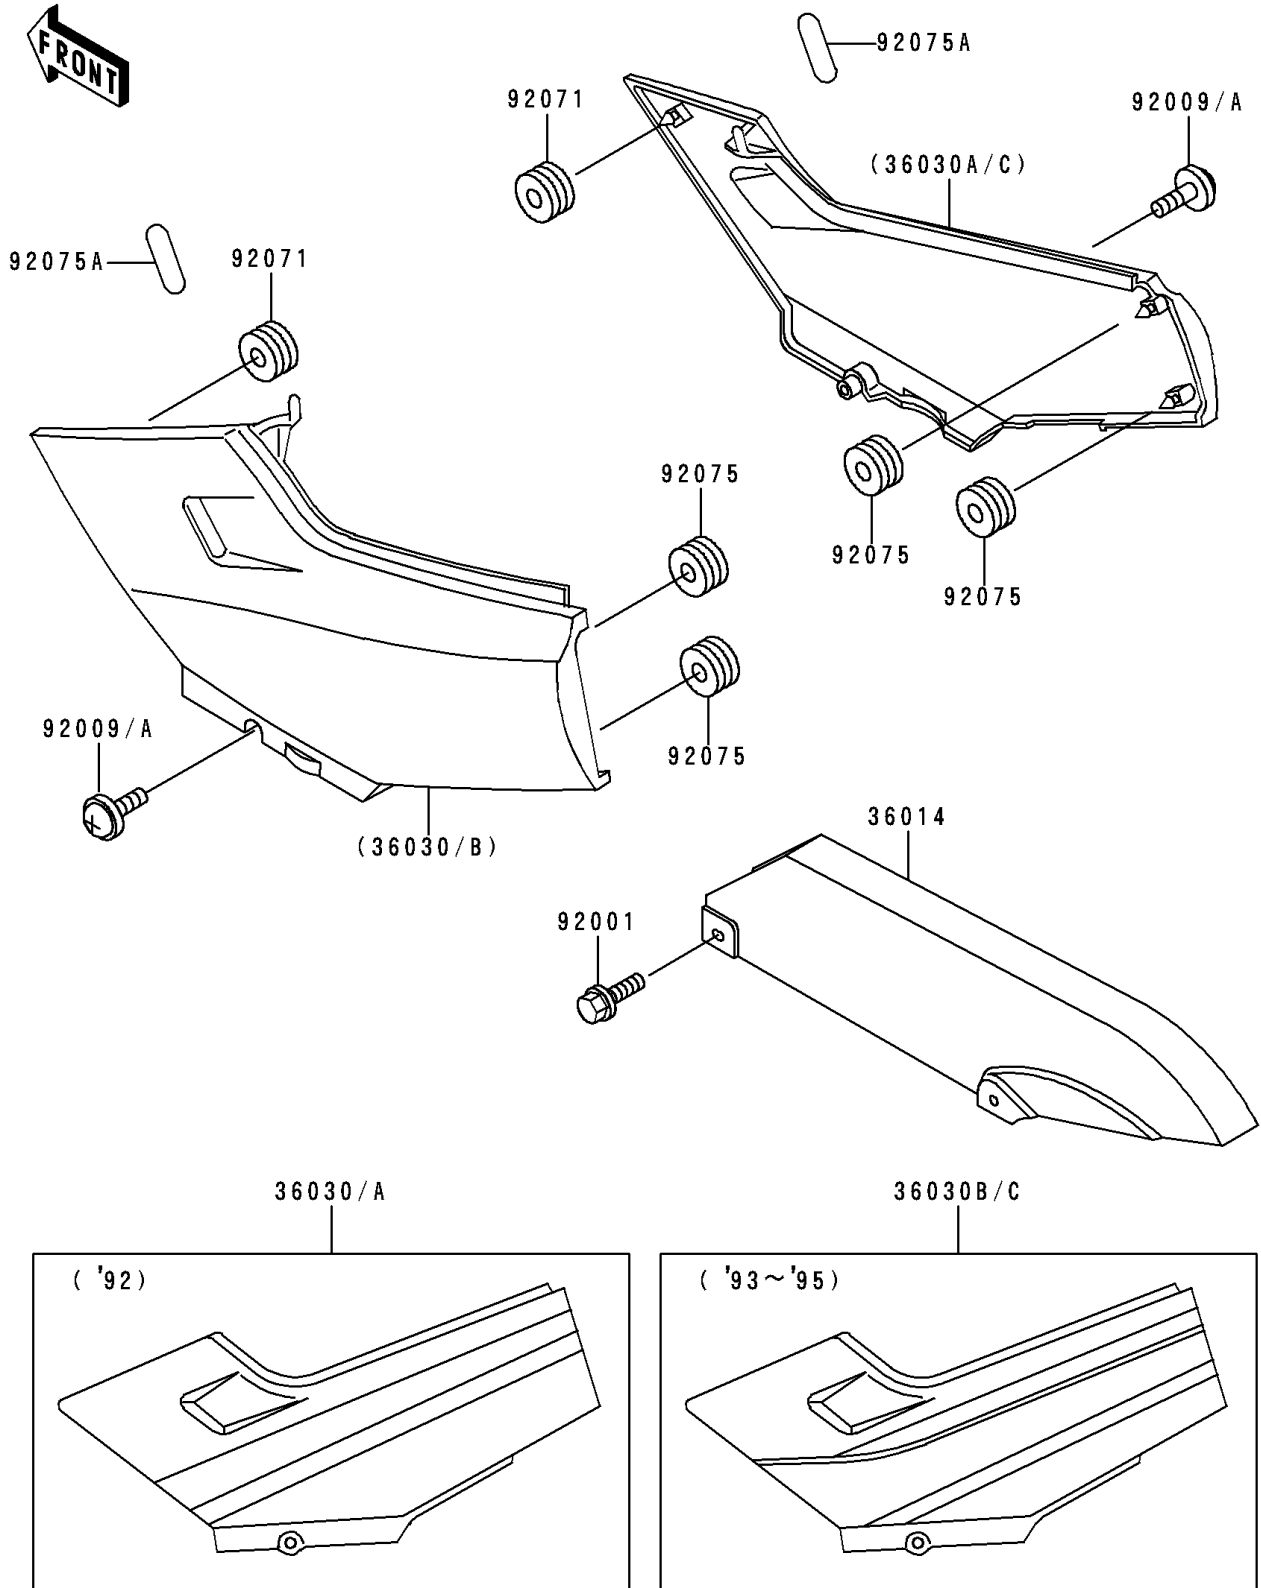

1992 Ninja® 250R PARTS DIAGRAM

Side Covers/Chain Cover

F2610

1992 Ninja® 250R PARTS LIST

Side Covers/Chain Cover

ITEM NAME	PART NUMBER	QUANTITY
CASE-CHAIN (Ref # 36014)	36014-1147	1
COVER-SIDE,LH,EBONY/GRAY (Ref # 36030)	36030-5031-FG	1
COVER-SIDE,RH,EBONY/GRAY (Ref # 36030A)	36030-5032-FG	1
BOLT,6X14,BLACK (Ref # 92001)	92001-1847	2
SCREW,6X28,WHITE (Ref # 92009)	92009-1342	2
SCREW,6X28,BLACK (Ref # 92009A)	92009-1400	2
GROMMET (Ref # 92071)	92071-1043	2
DAMPER (Ref # 92075)	92075-1067	4
DAMPER,SIDE COVER (Ref # 92075A)	92075-1964	2