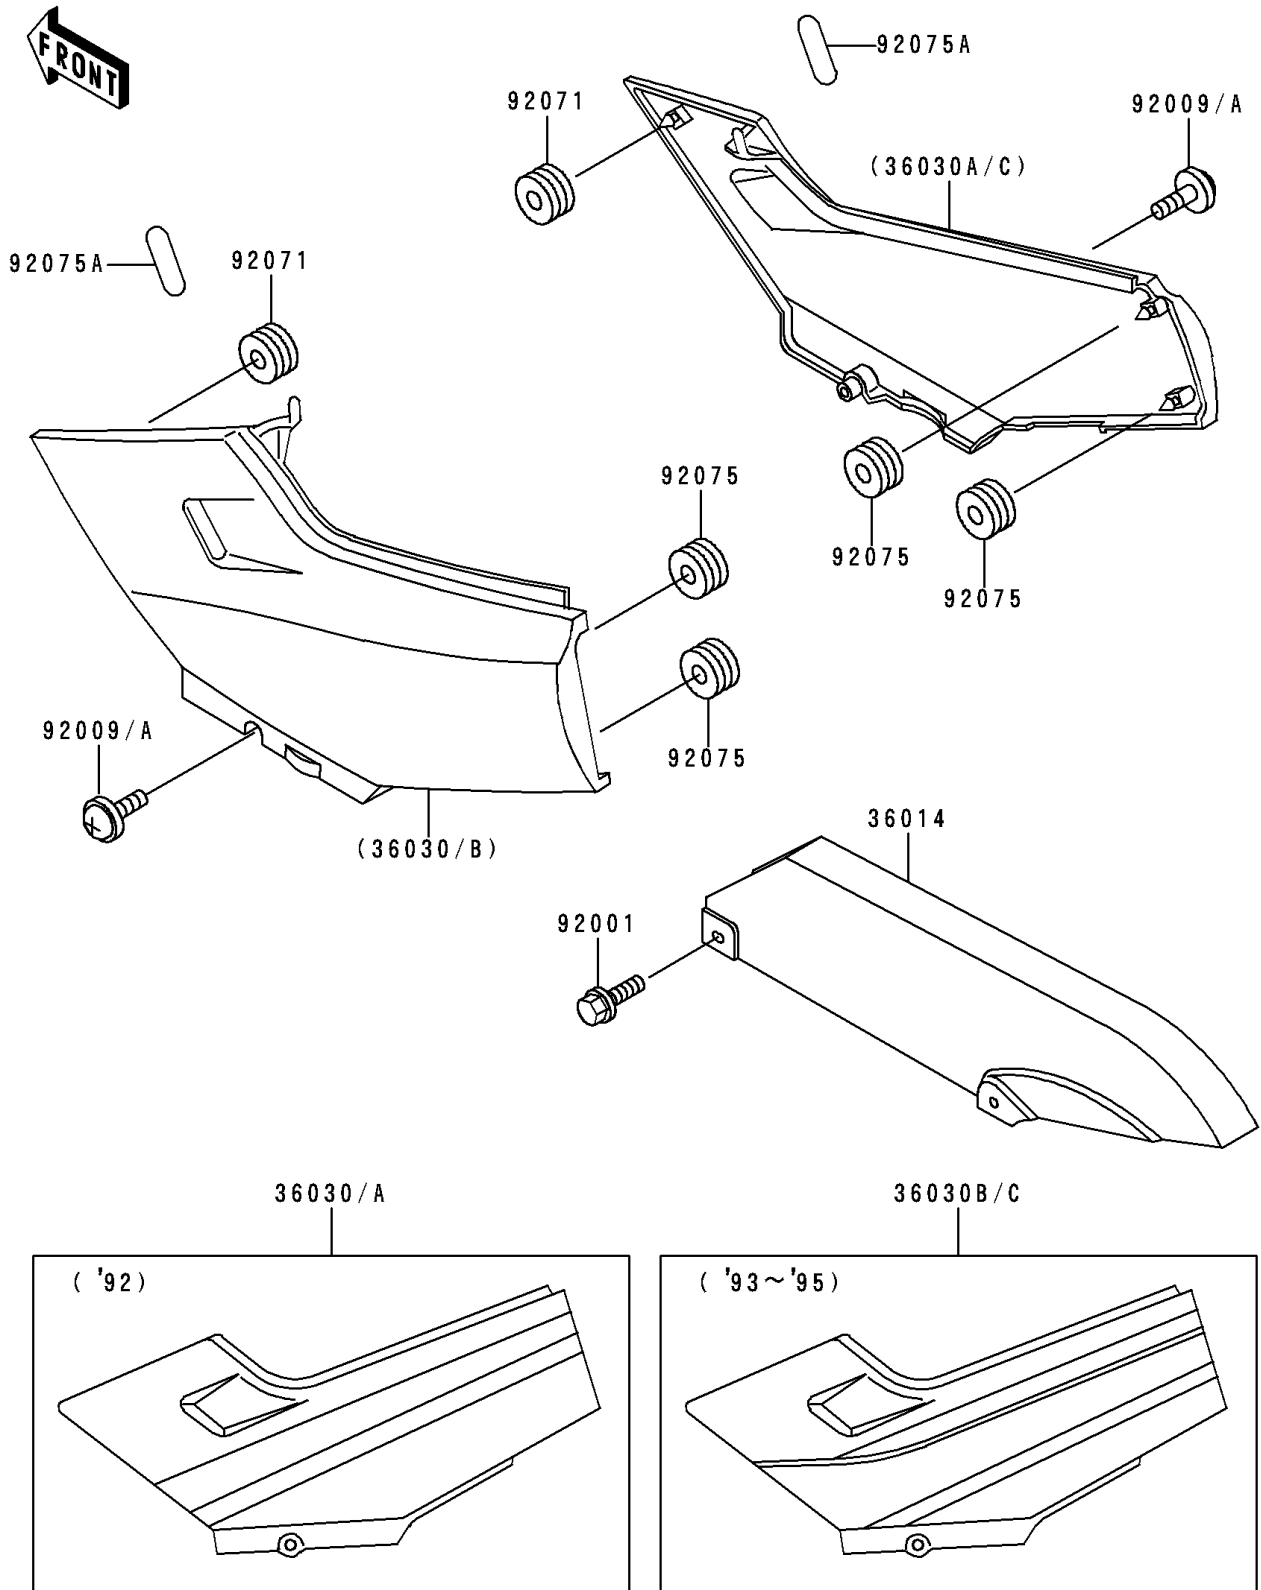

# 1993 Ninja® 250R PARTS DIAGRAM

Side Covers/Chain Cover

F2610

# 1993 Ninja® 250R PARTS LIST

## Side Covers/Chain Cover

ITEM NAME	PART NUMBER	QUANTITY
CASE-CHAIN (Ref # 36014)	36014-1147	1
COVER-SIDE,LH,EBONY (Ref # 36030B)	36030-5139-H8	1
COVER-SIDE,RH,EBONY (Ref # 36030C)	36030-5140-H8	1
BOLT,6X14,BLACK (Ref # 92001)	92001-1847	2
SCREW,6X28,WHITE (Ref # 92009)	92009-1342	2
SCREW,6X28,BLACK (Ref # 92009A)	92009-1400	2
GROMMET (Ref # 92071)	92071-1043	2
DAMPER (Ref # 92075)	92075-1067	4
DAMPER,SIDE COVER (Ref # 92075A)	92075-1964	2