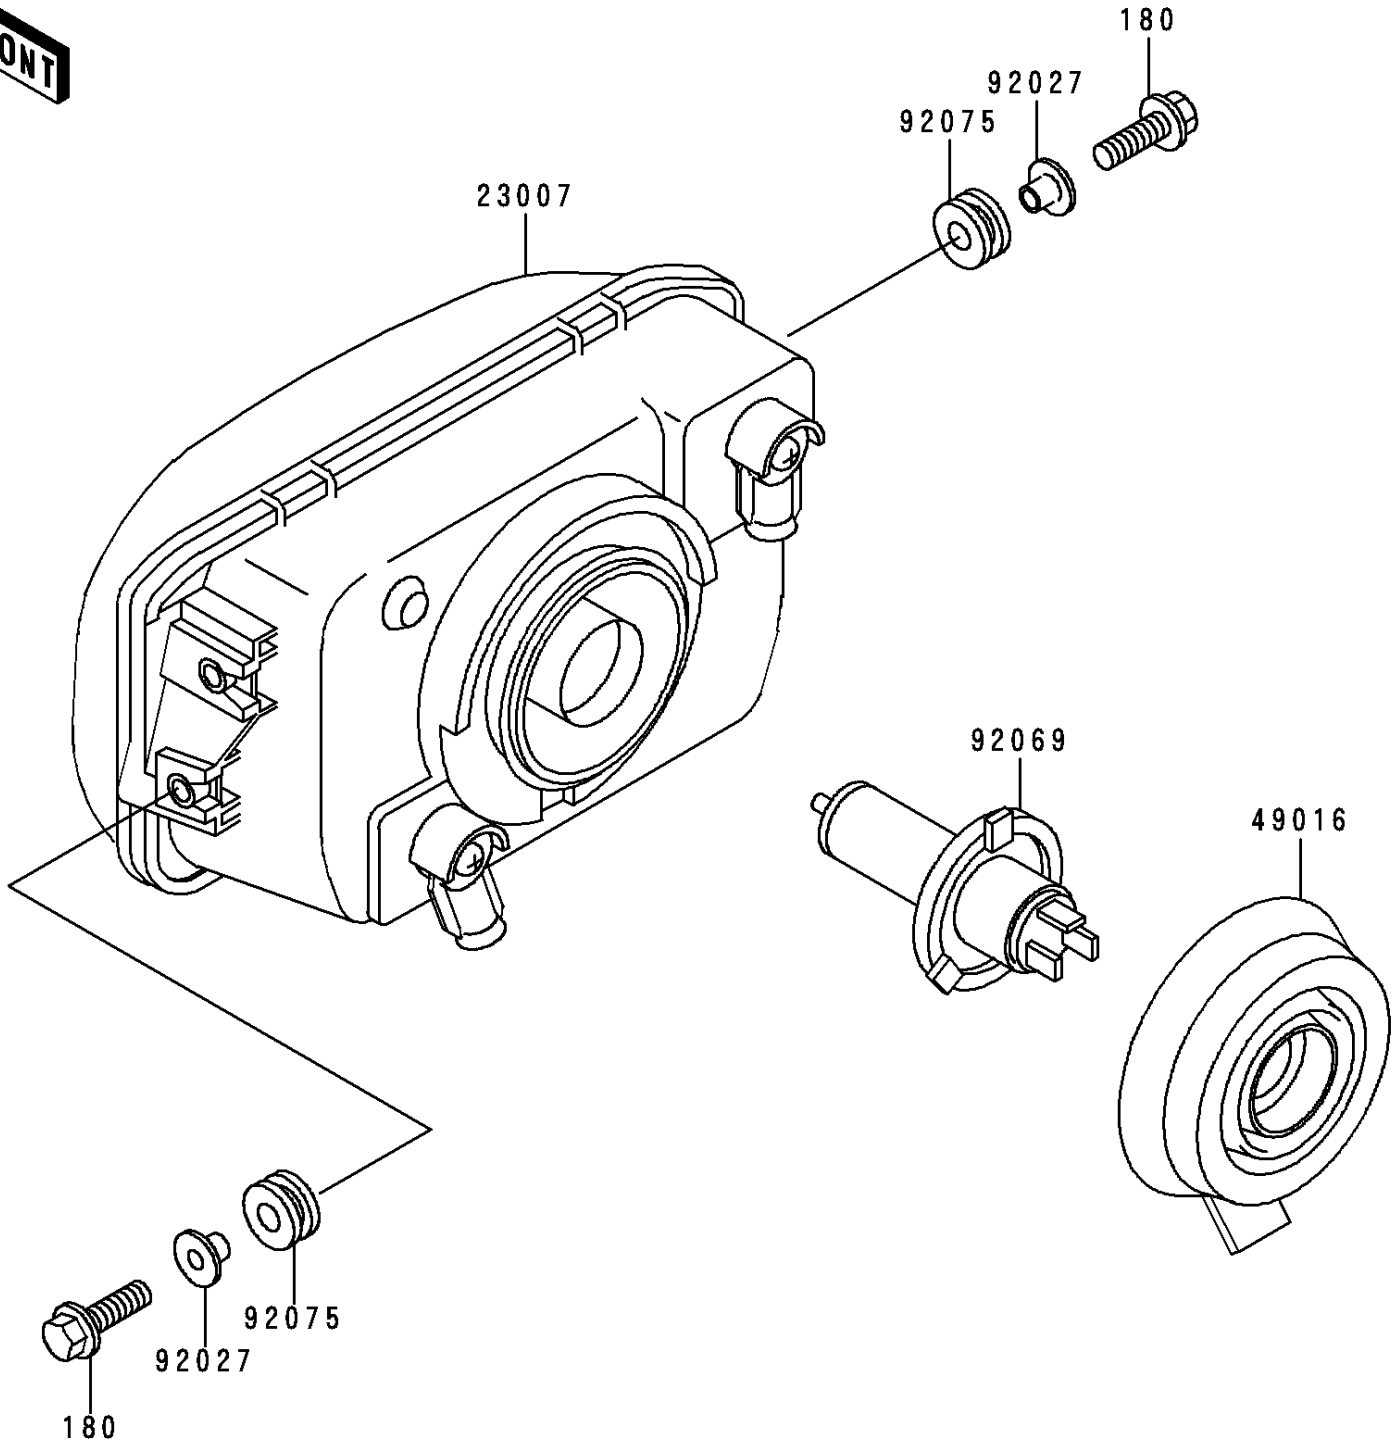

1993 Ninja® 250R PARTS DIAGRAM

Headlight(s)

F2710

1993 Ninja® 250R PARTS LIST

Headlight(s)

| ITEM NAME | PART NUMBER | QUANTITY |
|------------------------------------|-------------|----------|
| BOLT-UPSET-WS,6X25 (Ref # 180) | 180D0625 | 4 |
| LENS-COMP,HEAD LAMP (Ref # 23007) | 23007-1194 | 1 |
| COVER-SEAL,HEAD LAMP (Ref # 49016) | 49016-1108 | 1 |
| COLLAR,L=13.1 (Ref # 92027) | 92027-251 | 4 |
| BULB,12V 60/55W,H4 (Ref # 92069) | 92069-1002 | 1 |
| DAMPER (Ref # 92075) | 92075-1690 | 4 |