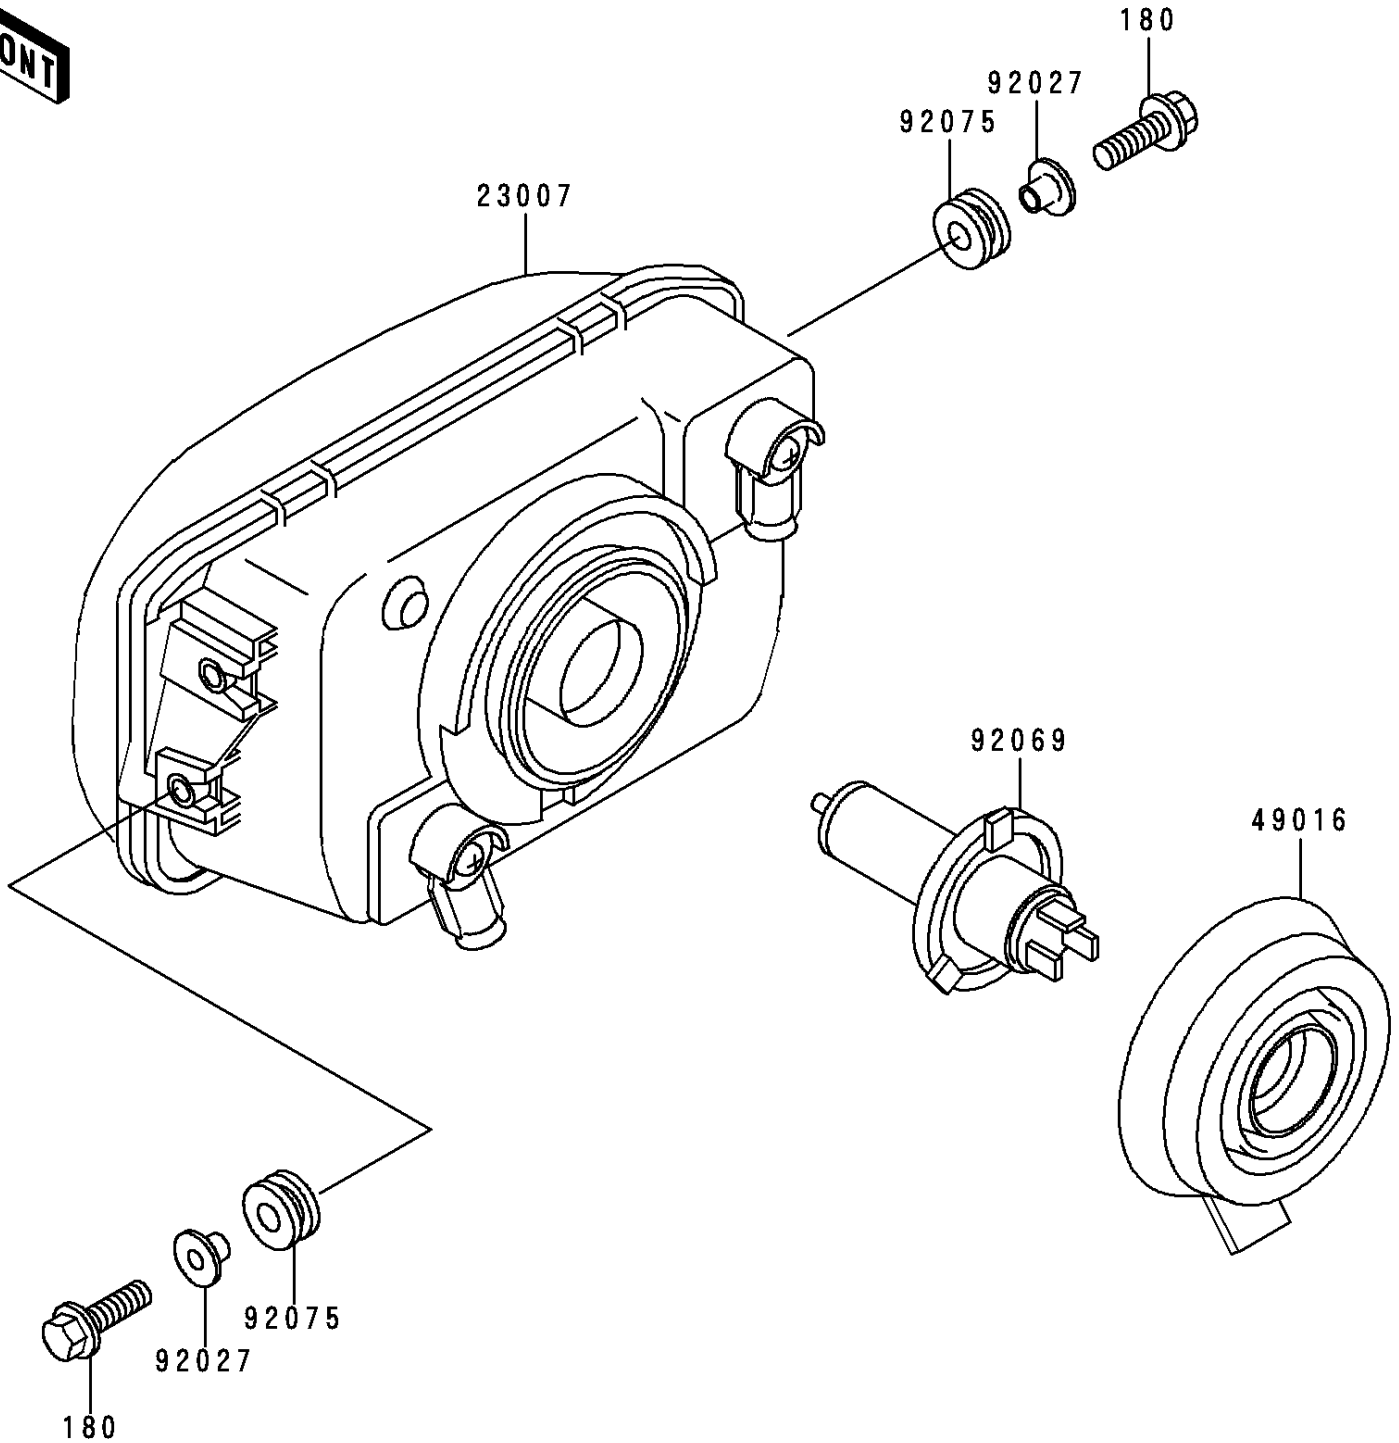

1994 Ninja® 250R PARTS DIAGRAM

Headlight(s)

F2710

1994 Ninja® 250R PARTS LIST

Headlight(s)

ITEM NAME	PART NUMBER	QUANTITY
BOLT-UPSET-WS,6X25 (Ref # 180)	180D0625	4
LENS-COMP,HEAD LAMP (Ref # 23007)	23007-1194	1
COVER-SEAL,HEAD LAMP (Ref # 49016)	49016-1108	1
COLLAR,L=13.1 (Ref # 92027)	92027-251	4
BULB,12V 60/55W,H4 (Ref # 92069)	92069-1002	1
DAMPER (Ref # 92075)	92075-1690	4